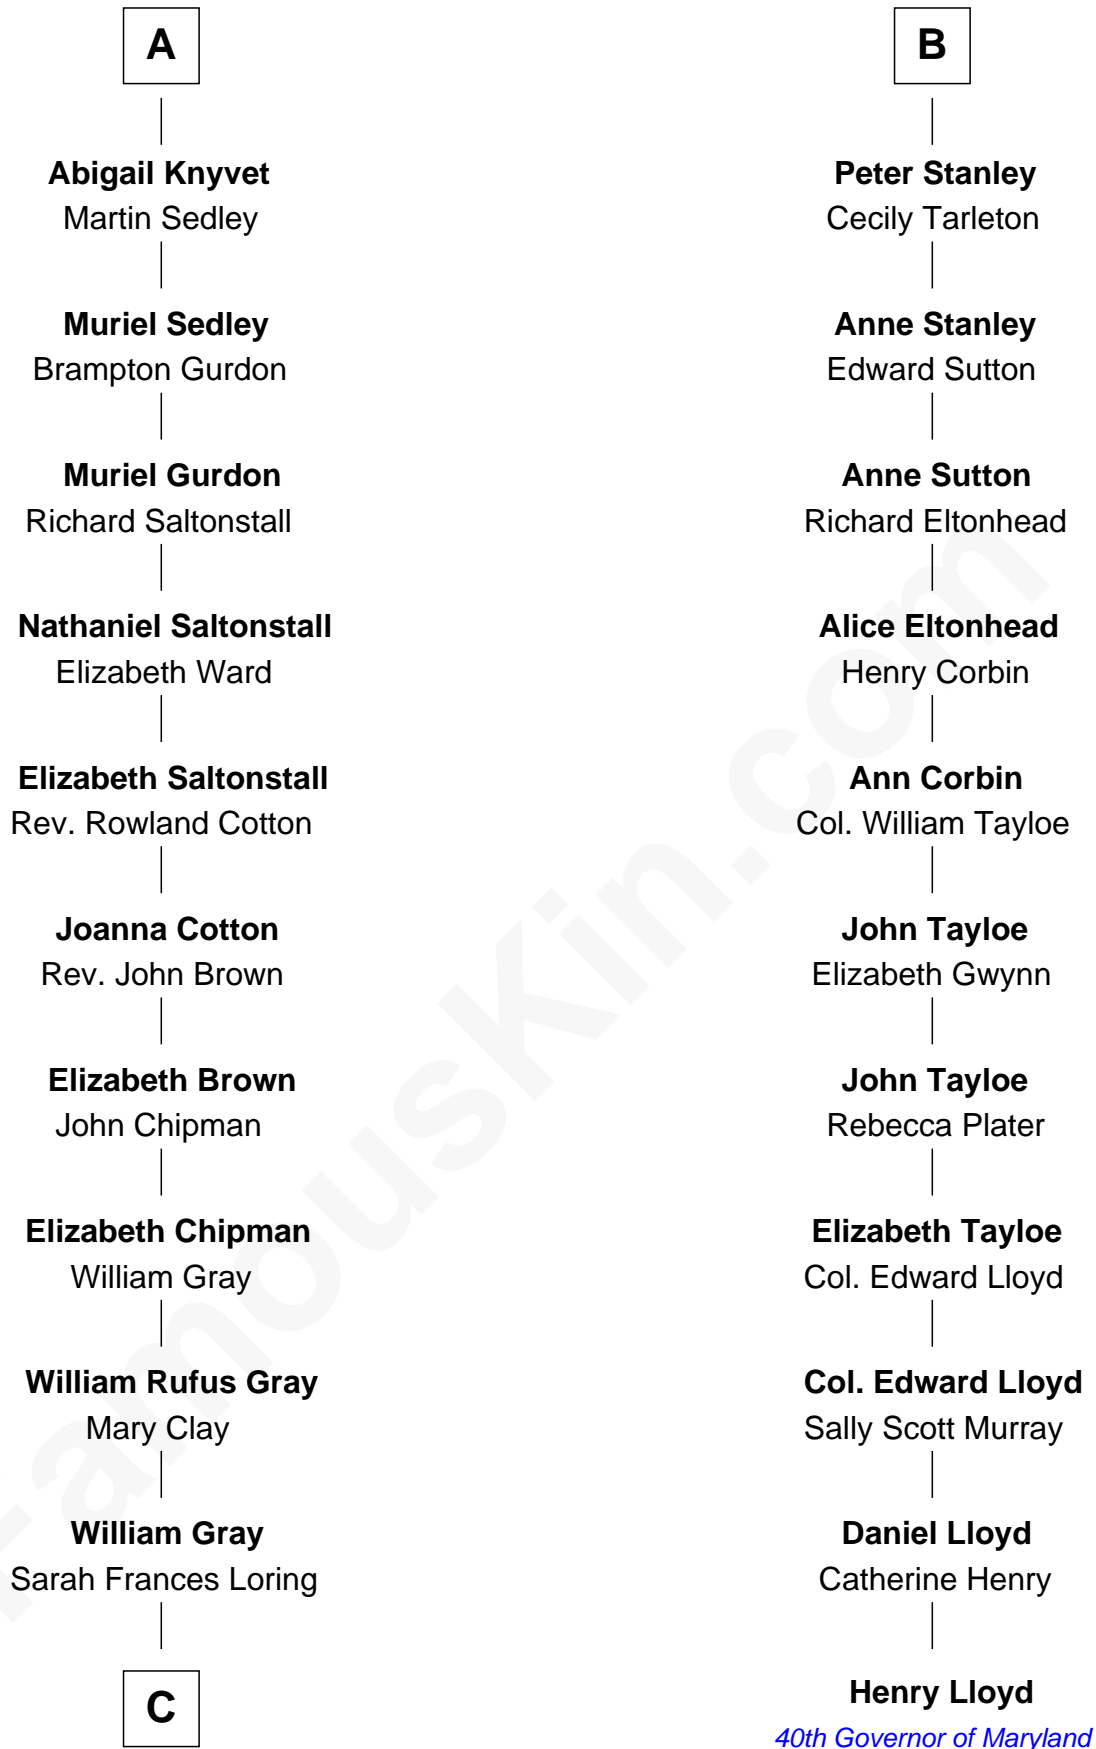

**FamousKin.com**  
**Relationship Chart of**  
**Story Musgrave**  
*NASA Astronaut*

**17th cousin 3 times removed of**  
**Henry Lloyd**  
*40th Governor of Maryland*

**C**

—  
**Edward Gray**  
Elizabeth Gray Story

—  
**Marguerite Gray**  
John Butler Swann

—  
**Marguerite Swann**  
Percy Musgrave

—  
**Story Musgrave**  
*NASA Astronaut*

FamousKin.com