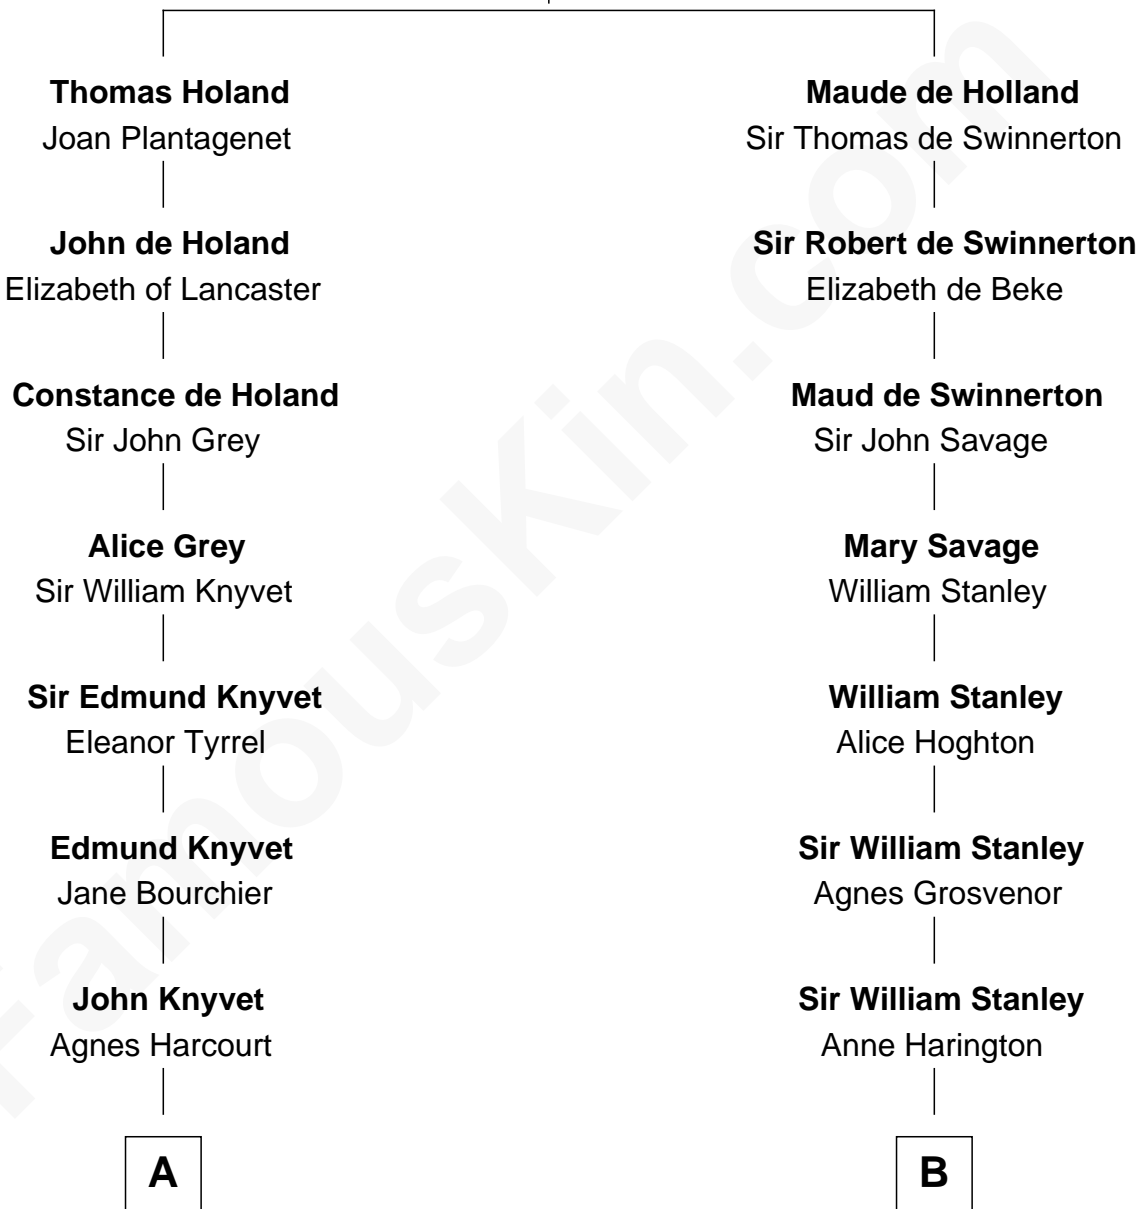

FamousKin.com
Relationship Chart of
Story Musgrave
NASA Astronaut

17th cousin 3 times removed of
Henry Lloyd
40th Governor of Maryland

Sir Robert de Holland
 Maude la Zouche

C

—
Edward Gray
Elizabeth Gray Story

—
Marguerite Gray
John Butler Swann

—
Marguerite Swann
Percy Musgrave

—
Story Musgrave
NASA Astronaut

FamousKin.com