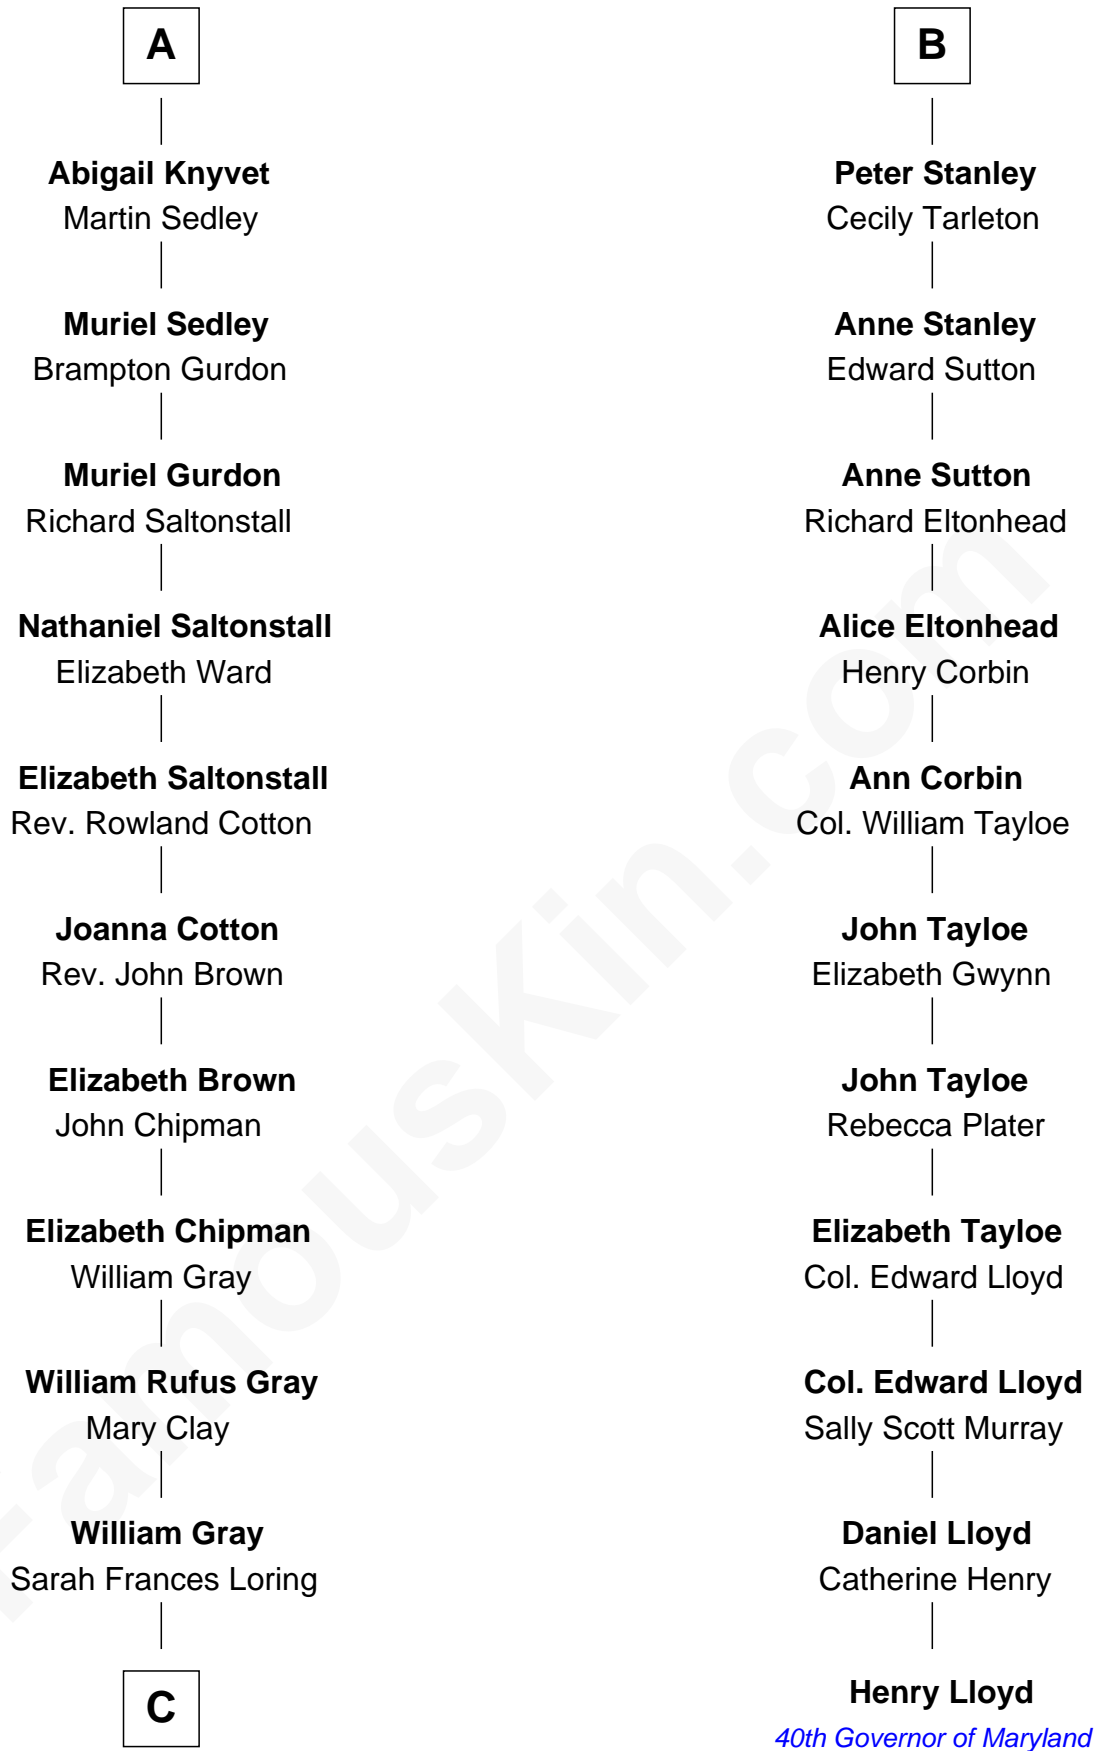

FamousKin.com
Relationship Chart of
Story Musgrave
NASA Astronaut

17th cousin 3 times removed of
Henry Lloyd
40th Governor of Maryland

Sir Robert de Holland
 Maude la Zouche

C

—
Edward Gray
Elizabeth Gray Story

—
Marguerite Gray
John Butler Swann

—
Marguerite Swann
Percy Musgrave

—
Story Musgrave
NASA Astronaut

FamousKin.com