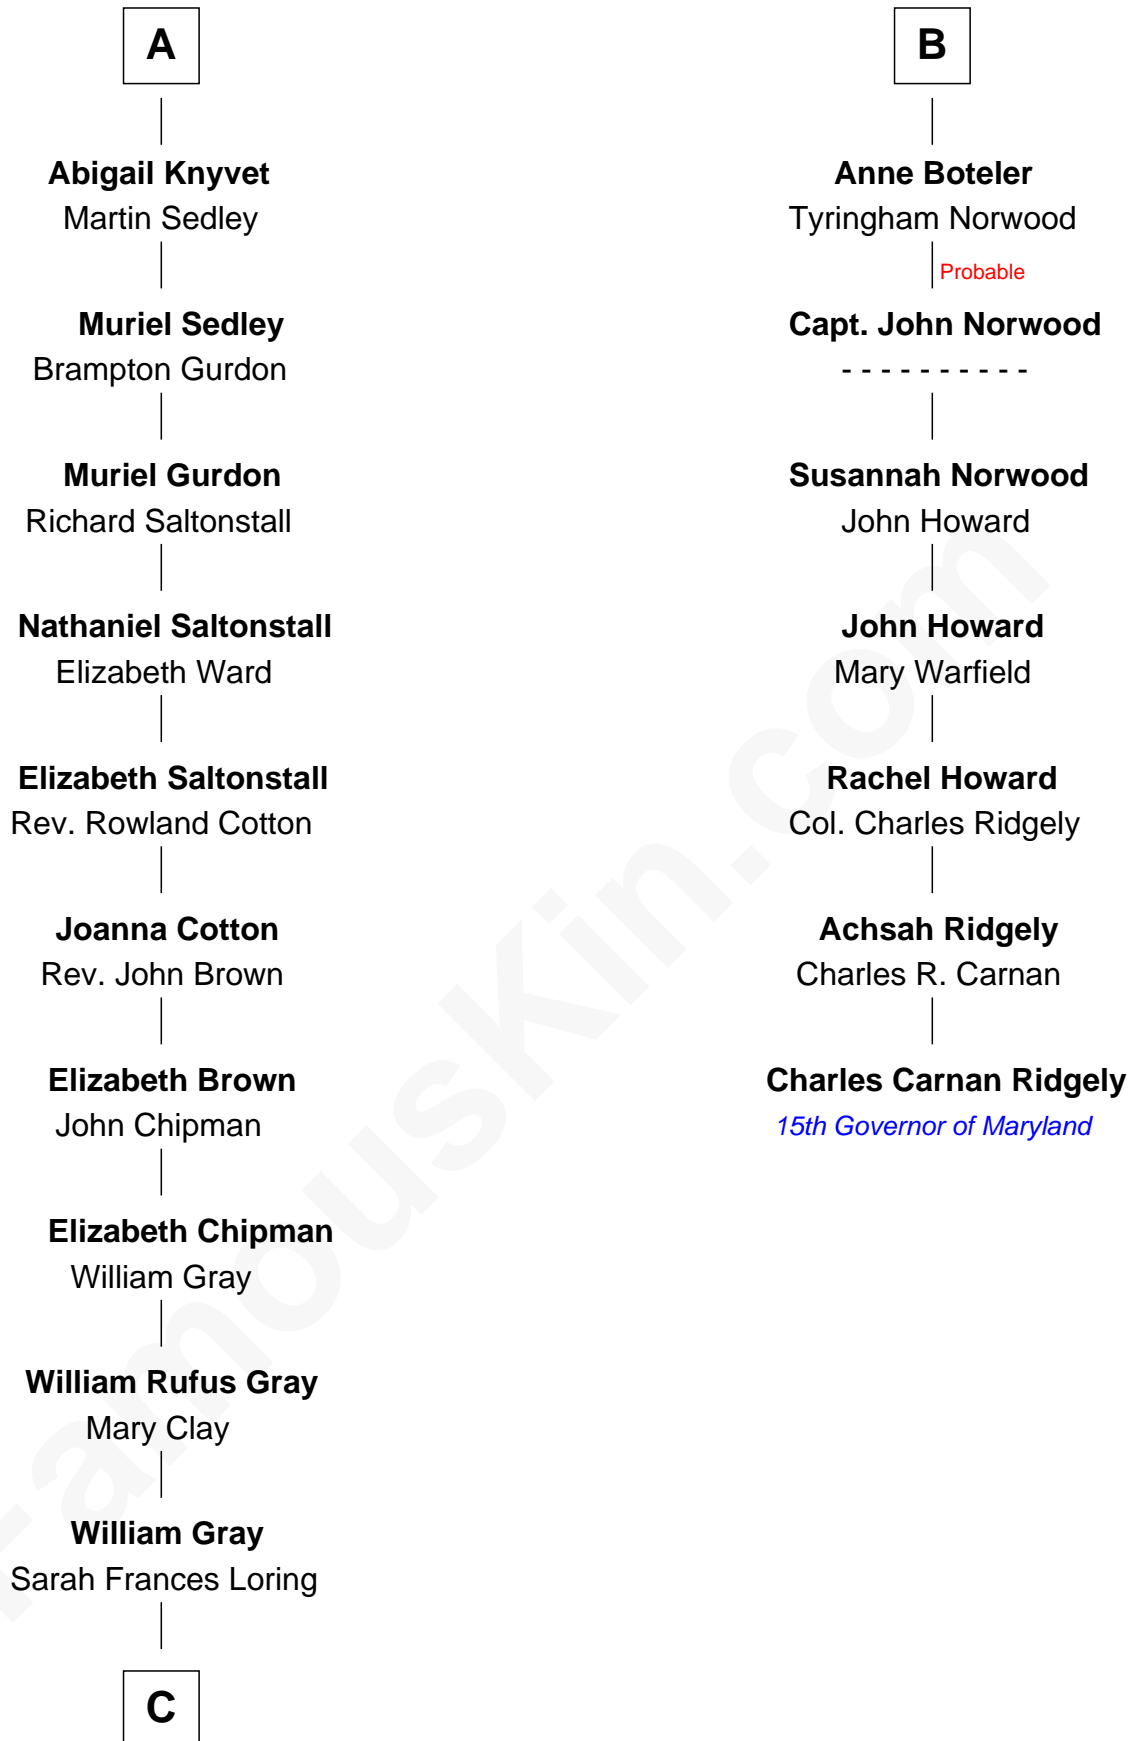

FamousKin.com
Relationship Chart of
Story Musgrave
NASA Astronaut

13th cousin 7 times removed of
Charles Carnan Ridgely
15th Governor of Maryland

C

—
Edward Gray
Elizabeth Gray Story

—
Marguerite Gray
John Butler Swann

—
Marguerite Swann
Percy Musgrave

—
Story Musgrave
NASA Astronaut

FamousKin.com