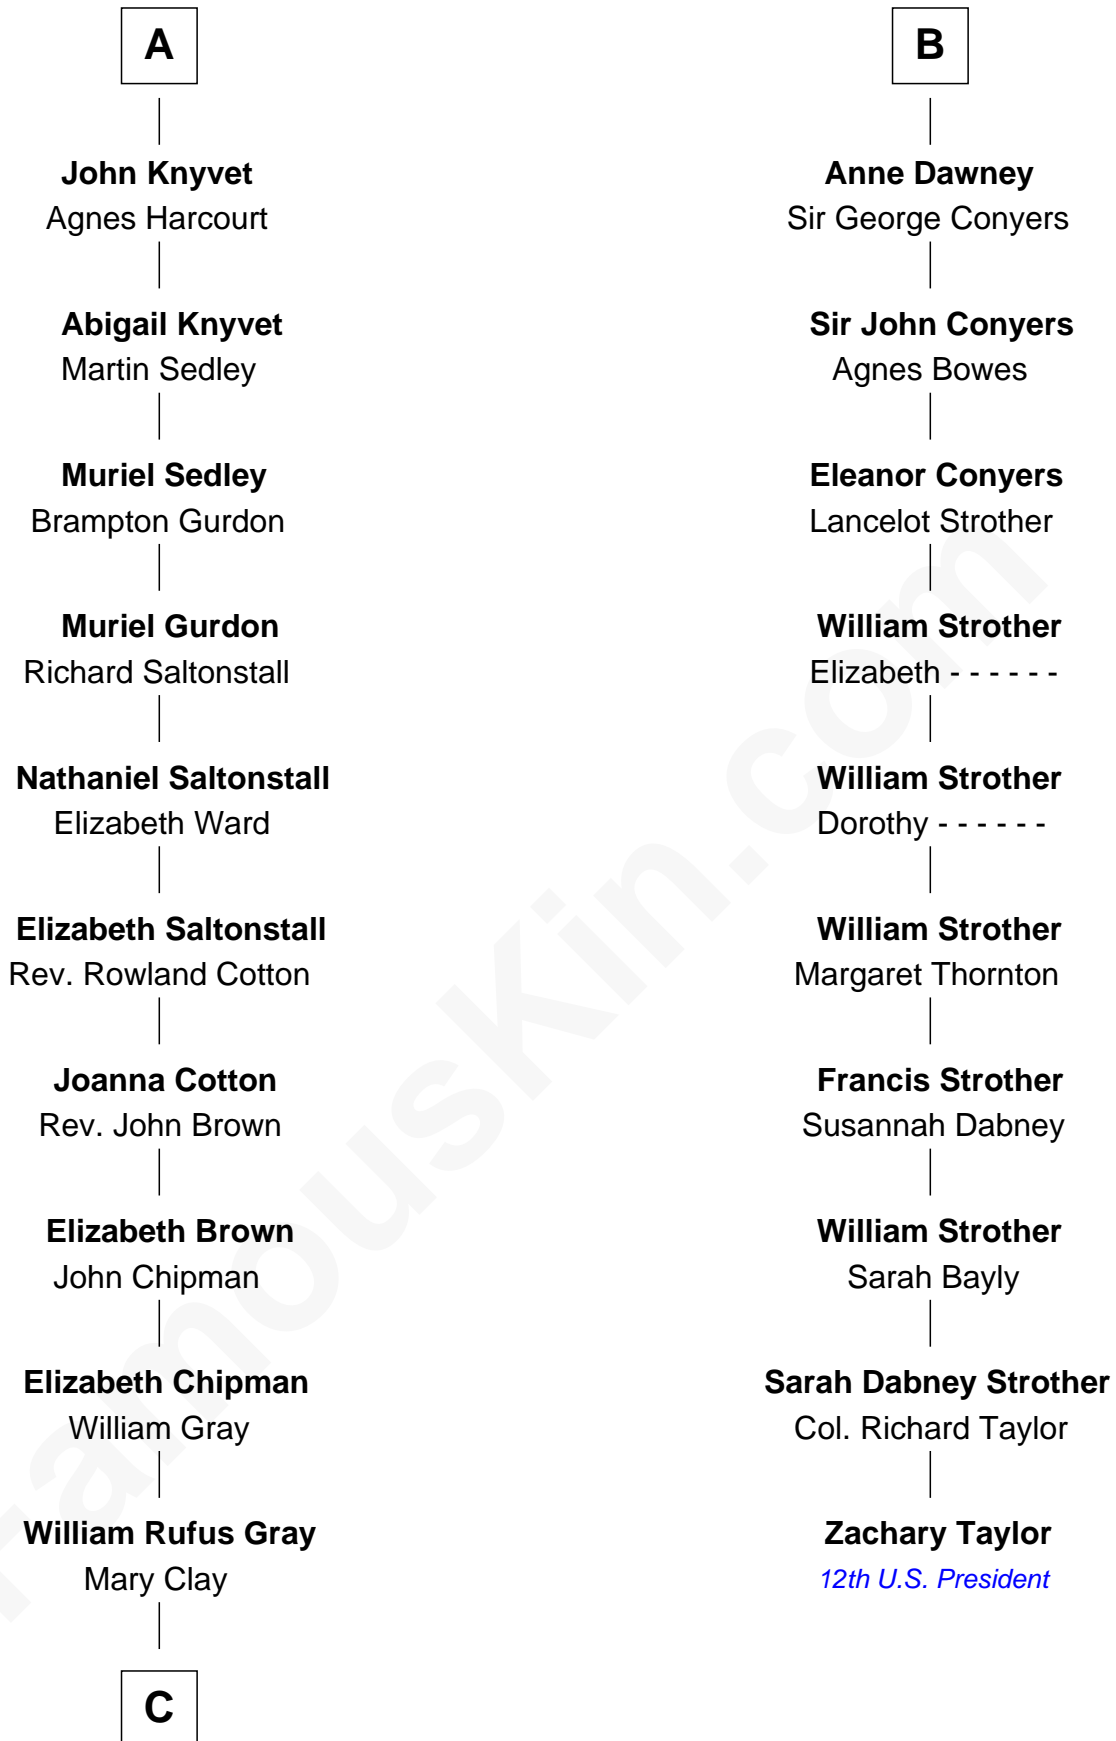

FamousKin.com
Relationship Chart of
Story Musgrave
NASA Astronaut

16th cousin 5 times removed of

Zachary Taylor
12th U.S. President

Sir Ralph Basset
 Joan - - - - -

Eleanor Basset
 Sir John Knyvet

Joan Basset
 Thomas de Aylesbury

Sir William Knyvet
 Alice Grey

Humphrey Stafford
 Katherine Fray

Sir Edmund Knyvet
 Eleanor Tyrrel

Anne Stafford
 Sir Richard Neville

Edmund Knyvet
 Jane Bouchier

Dorothy Neville
 Sir John Dawney

A

B

C

—
William Gray
Sarah Frances Loring

—
Edward Gray
Elizabeth Gray Story

—
Marguerite Gray
John Butler Swann

—
Marguerite Swann
Percy Musgrave

—
Story Musgrave
NASA Astronaut