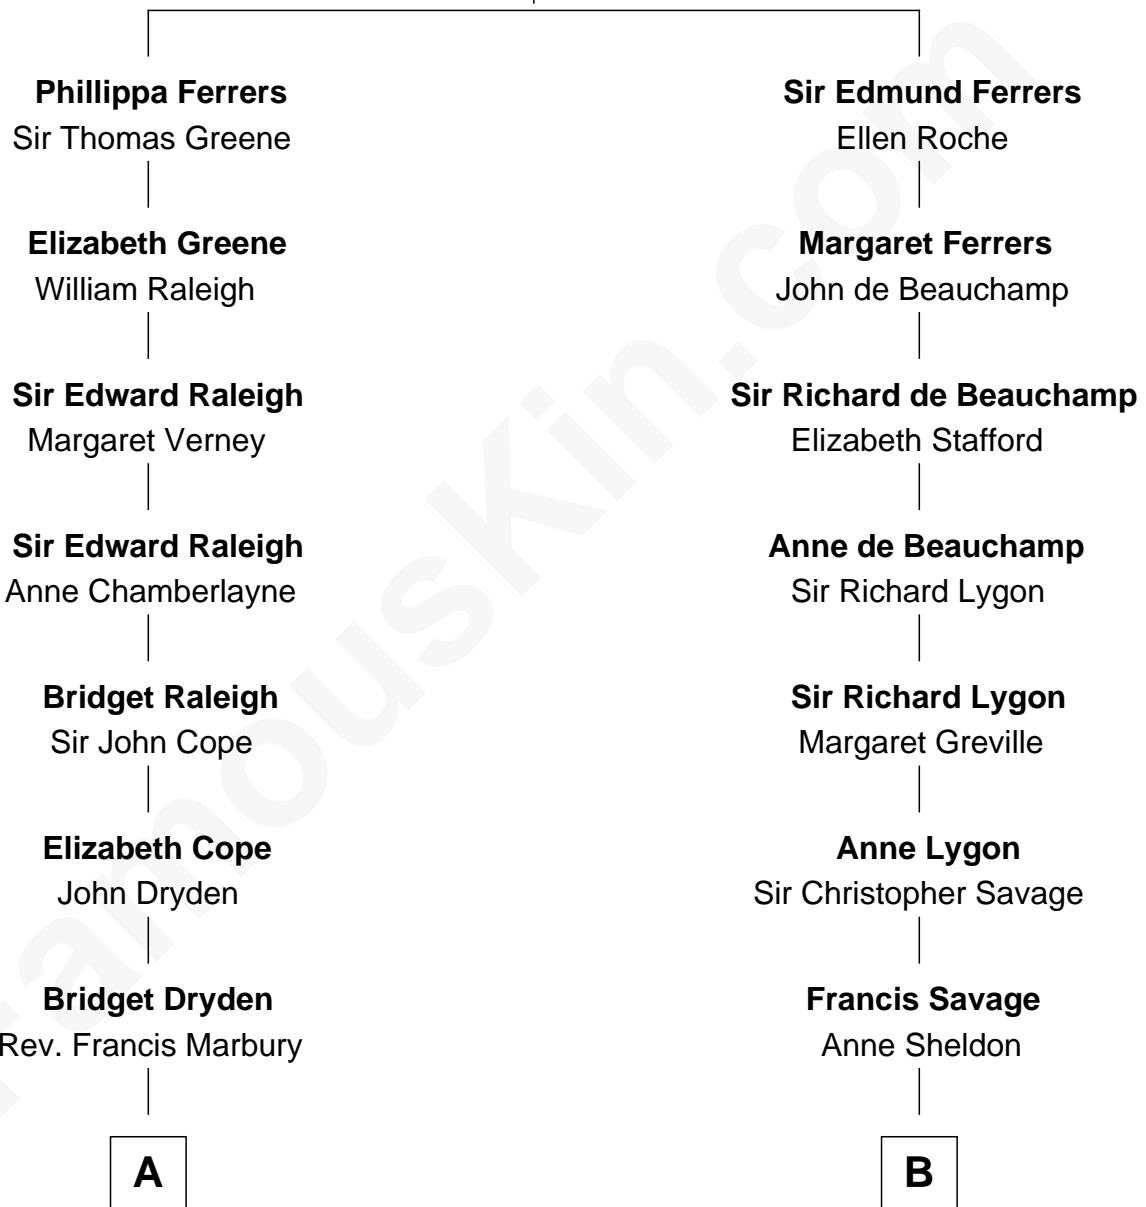

**FamousKin.com**  
**Relationship Chart of**  
**Story Musgrave**  
*NASA Astronaut*

15th cousin 4 times removed of

**Zachary Taylor**  
*12th U.S. President*

**Robert de Ferrers**  
 Margaret Despencer

**C**

—  
**Marguerite Gray**  
John Butler Swann

—  
**Marguerite Swann**  
Percy Musgrave

—  
**Story Musgrave**  
*NASA Astronaut*

FamousKin.com