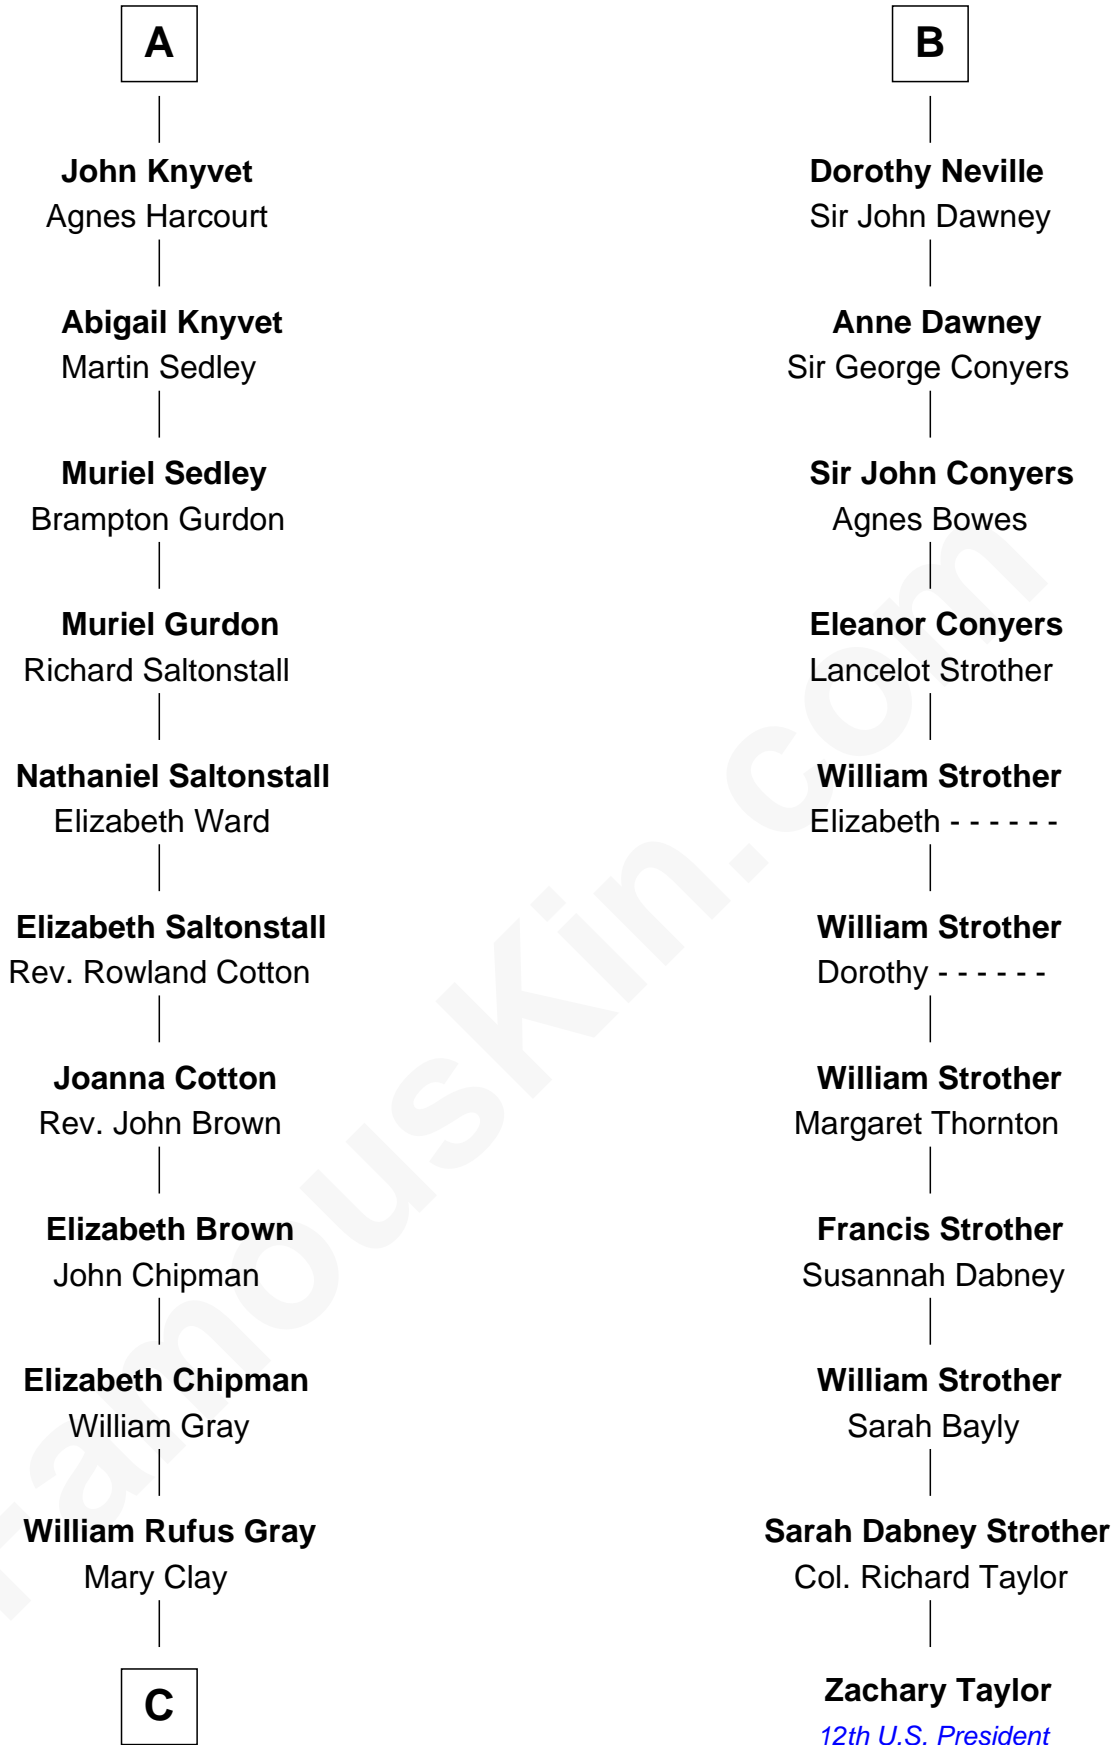

**FamousKin.com**  
**Relationship Chart of**  
**Story Musgrave**  
*NASA Astronaut*

17th cousin 4 times removed of

**Zachary Taylor**  
*12th U.S. President*

**C**

—  
**William Gray**  
Sarah Frances Loring

—  
**Edward Gray**  
Elizabeth Gray Story

—  
**Marguerite Gray**  
John Butler Swann

—  
**Marguerite Swann**  
Percy Musgrave

—  
**Story Musgrave**  
*NASA Astronaut*

FamousKin.com