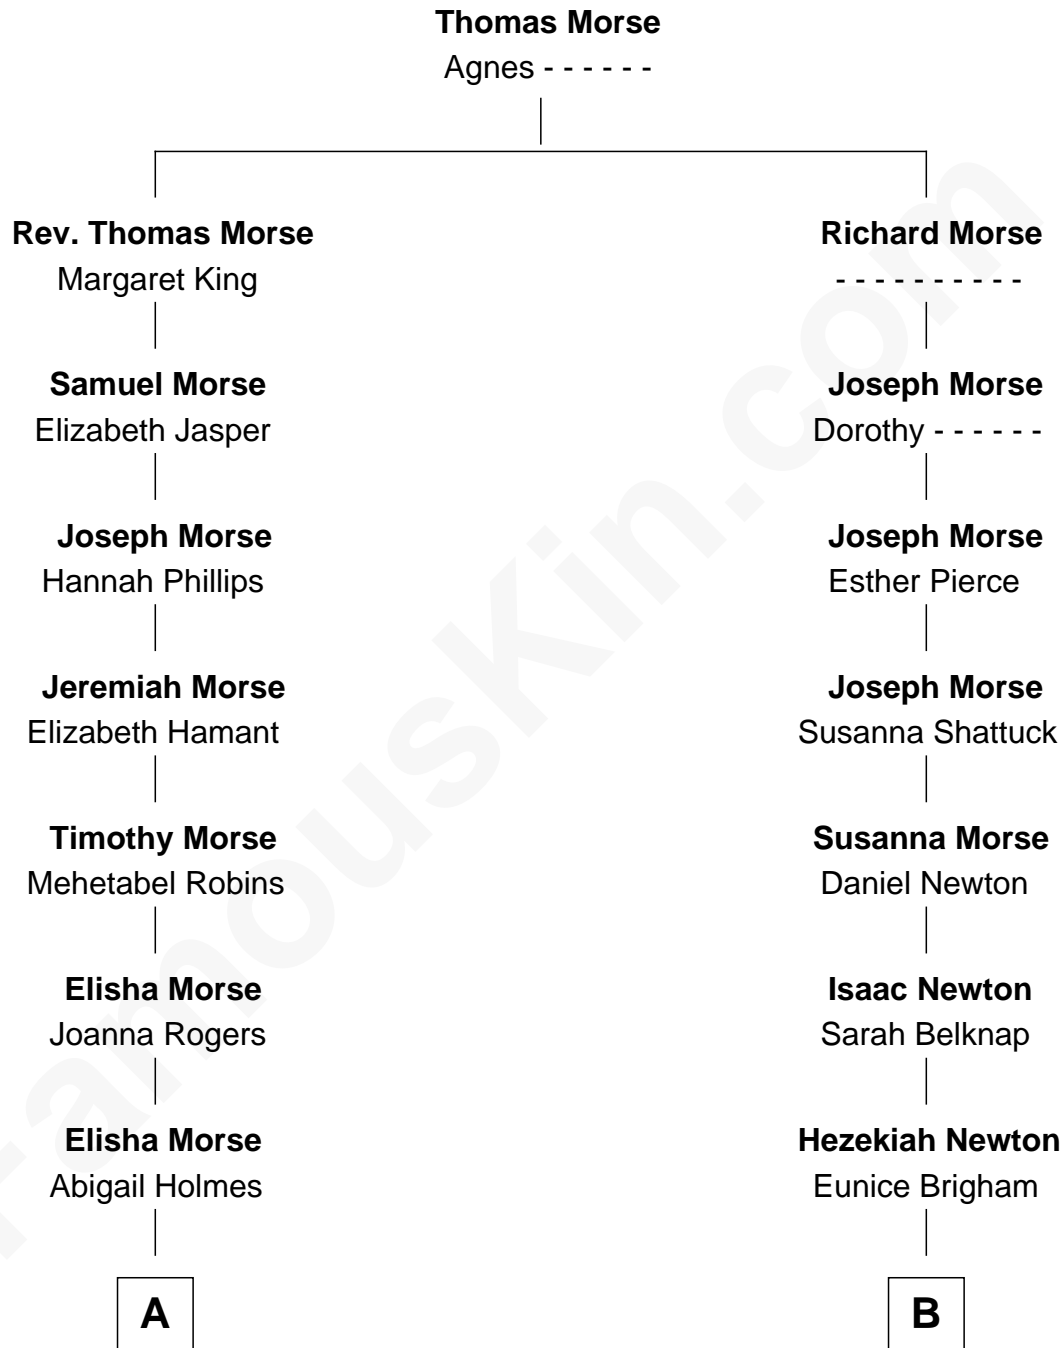

FamousKin.com
Relationship Chart of
Story Musgrave
NASA Astronaut

12th cousin 1 time removed of

Thomas J. Watson, Jr.
President and CEO of I.B.M.

A

Calvin Morse

Keziah Richardson

Harriett Jane Morse

Samuel Parker Allen

Harriett Ann Allen

Dr. Charles Burnham Porter

Edith Elise Porter

Dr. Percy B. Musgrave

Percy Musgrave

Marguerite Swann

Story Musgrave

NASA Astronaut