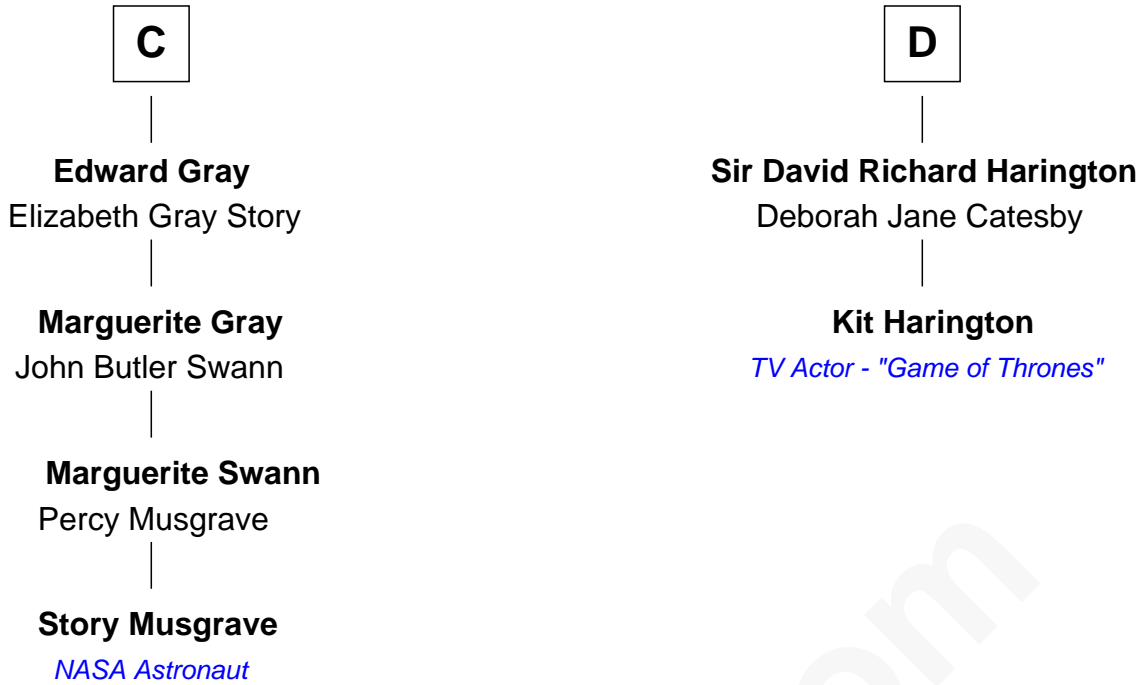

**FamousKin.com**  
**Relationship Chart of**  
**Story Musgrave**  
*NASA Astronaut*

**18th cousin 2 times removed of**  
**Kit Harington**  
*TV Actor - "Game of Thrones"*

FamousKin.com