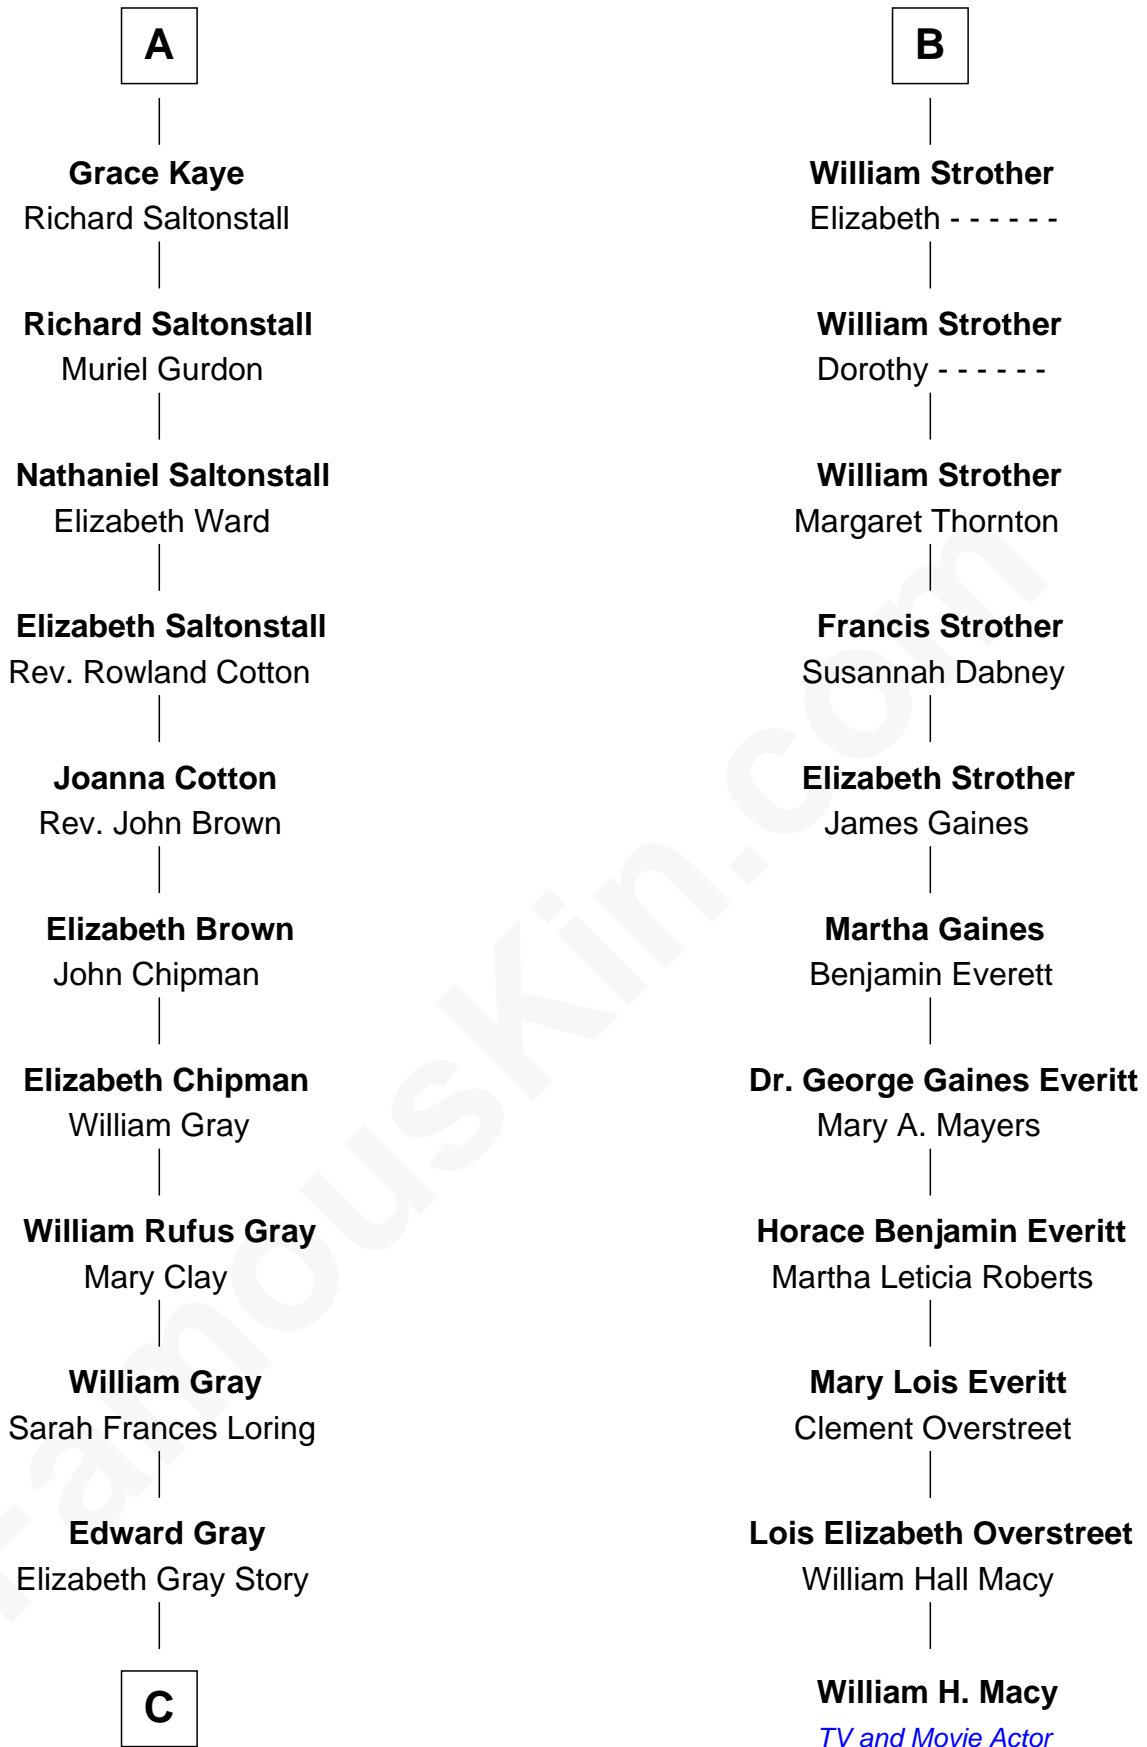

FamousKin.com
Relationship Chart of
Story Musgrave
NASA Astronaut

17th cousin 2 times removed of

William H. Macy
TV and Movie Actor

Sir Thomas Aylesbury
 Katherine Pabenham

Isabel Aylesbury
 Sir Thomas Chaworth

Eleanor Aylesbury
 Sir Humphrey Stafford

Elizabeth Chaworth
 Sir William FitzWilliam

Humphrey Stafford
 Katherine Fray

Isabel FitzWilliam
 Richard Wentworth

Anne Stafford
 Sir Richard Neville

Matthew Wentworth
 Elizabeth Woodruffe

Dorothy Neville
 Sir John Dawney

Beatrice Wentworth
 Arthur Kaye

Anne Dawney
 Sir George Conyers

John Kaye
 Dorothy Mauleverer

Sir John Conyers
 Agnes Bowes

Robert Kaye
 Anne Flower

Eleanor Conyers
 Lancelot Strother

A

B

C

—
Marguerite Gray
John Butler Swann

—
Marguerite Swann
Percy Musgrave

—
Story Musgrave
NASA Astronaut

FamousKin.com