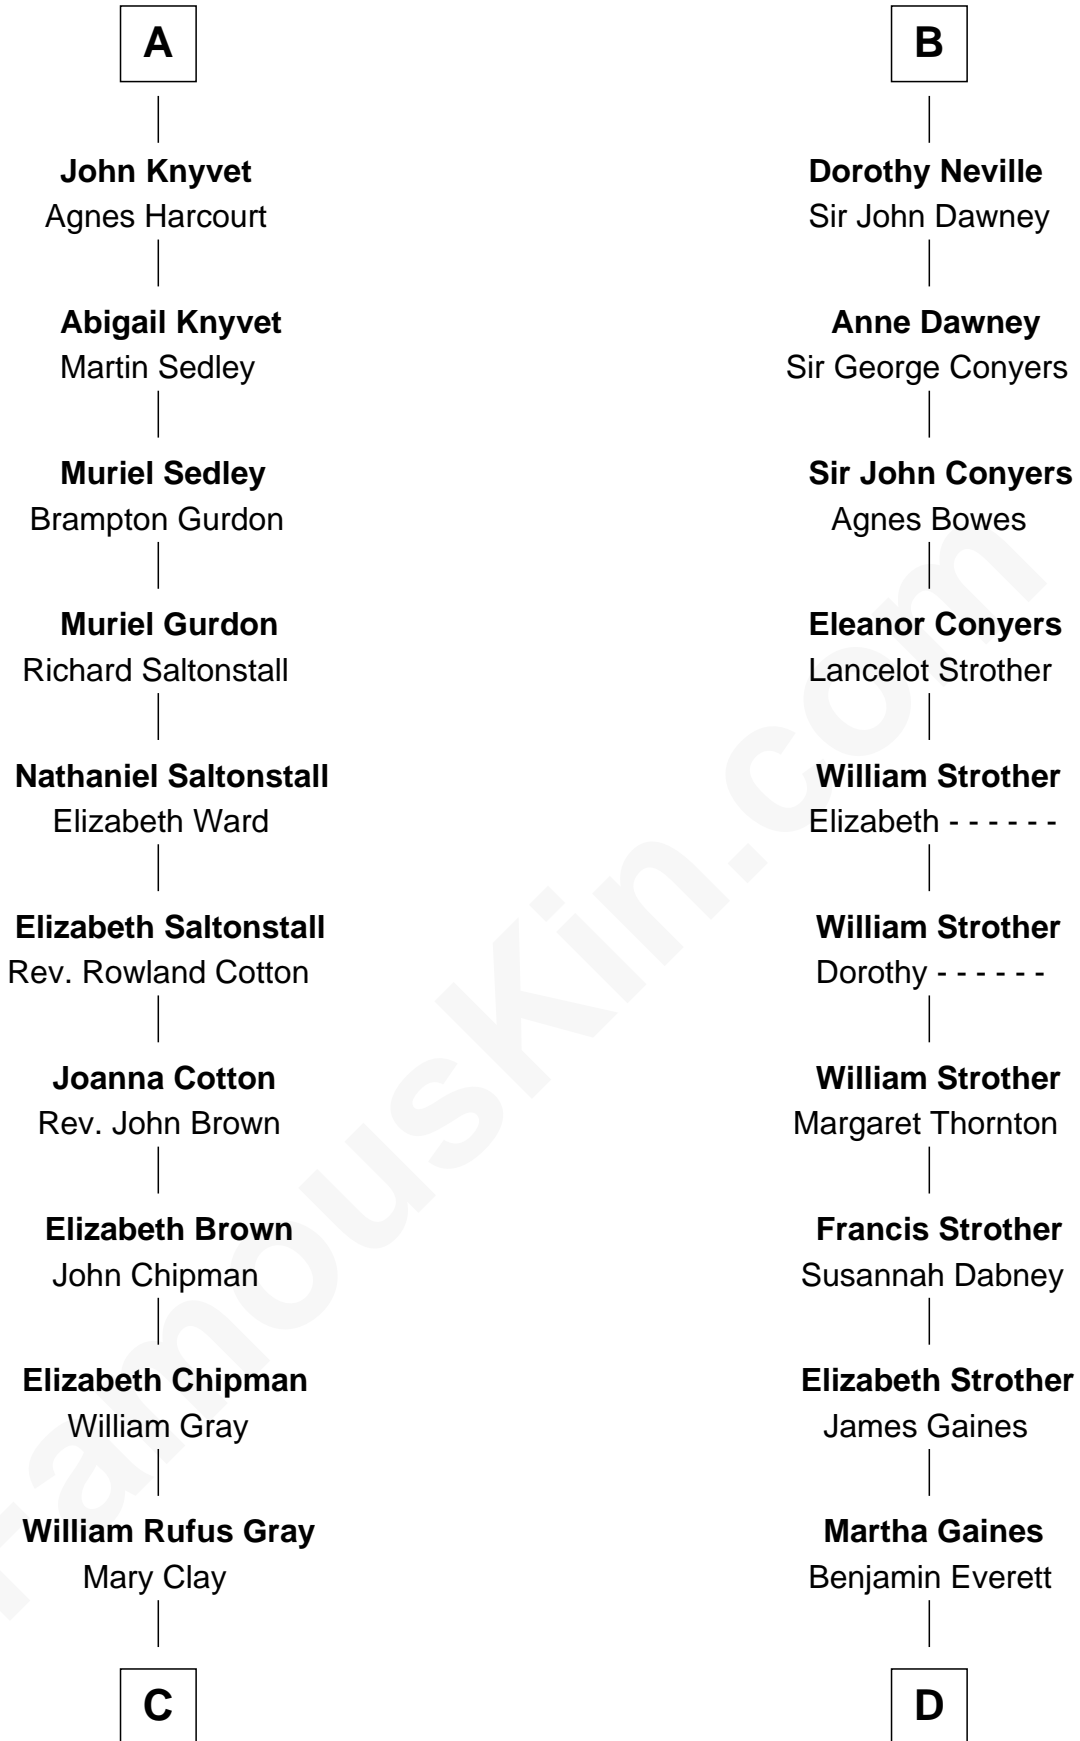

FamousKin.com Relationship Chart of

Story Musgrave

NASA Astronaut

21st cousin of

William H. Macy

TV and Movie Actor

Edmund de Stafford

Margaret Basset

C

William Gray
Sarah Frances Loring

Edward Gray
Elizabeth Gray Story

Marguerite Gray
John Butler Swann

Marguerite Swann
Percy Musgrave

Story Musgrave
NASA Astronaut

D

Dr. George Gaines Everitt
Mary A. Mayers