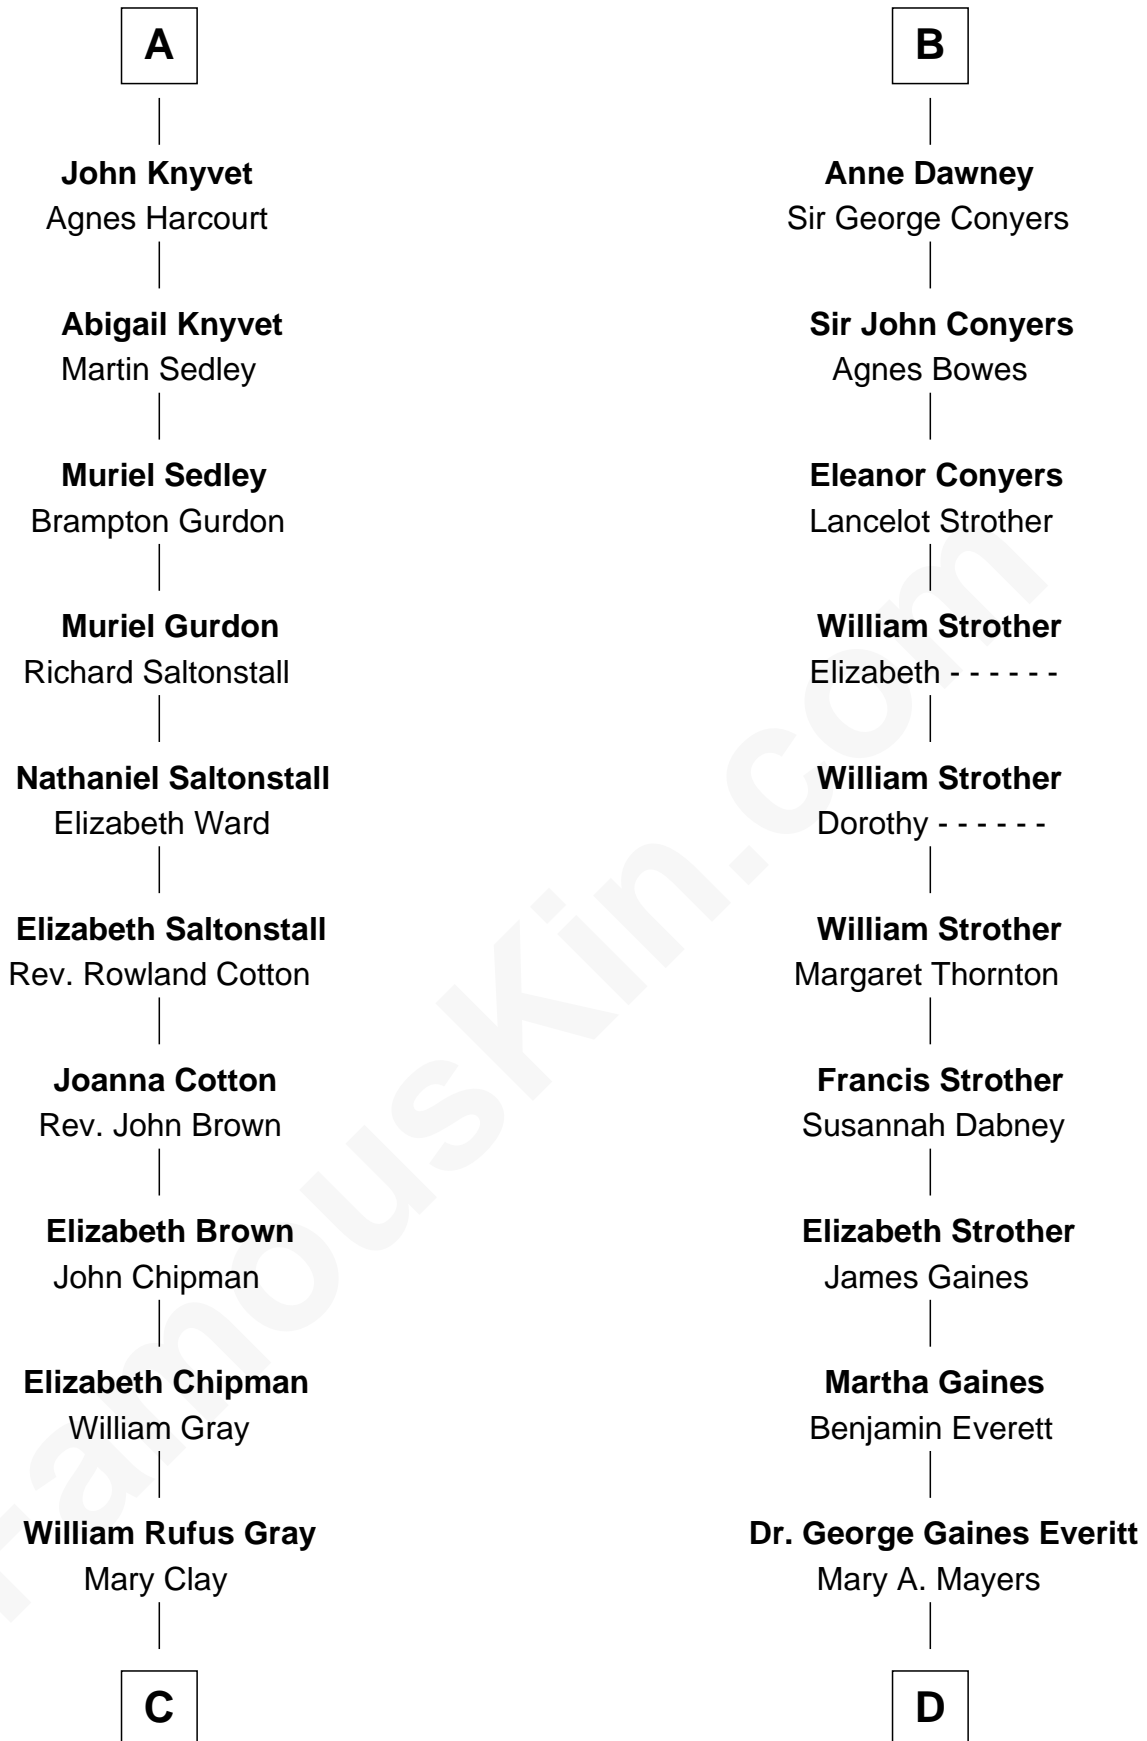

# FamousKin.com Relationship Chart of

**Story Musgrave**

*NASA Astronaut*

20th cousin 1 time removed of

**William H. Macy**

*TV and Movie Actor*

**Sir Ralph Basset**

Joan - - - - -

**C**

**William Gray**  
Sarah Frances Loring

**Edward Gray**  
Elizabeth Gray Story

**Marguerite Gray**  
John Butler Swann

**Marguerite Swann**  
Percy Musgrave

**Story Musgrave**  
*NASA Astronaut*

**D**

**Horace Benjamin Everitt**  
Martha Leticia Roberts

**Mary Lois Everitt**  
Clement Overstreet

**Lois Elizabeth Overstreet**  
William Hall Macy

**William H. Macy**  
*TV and Movie Actor*