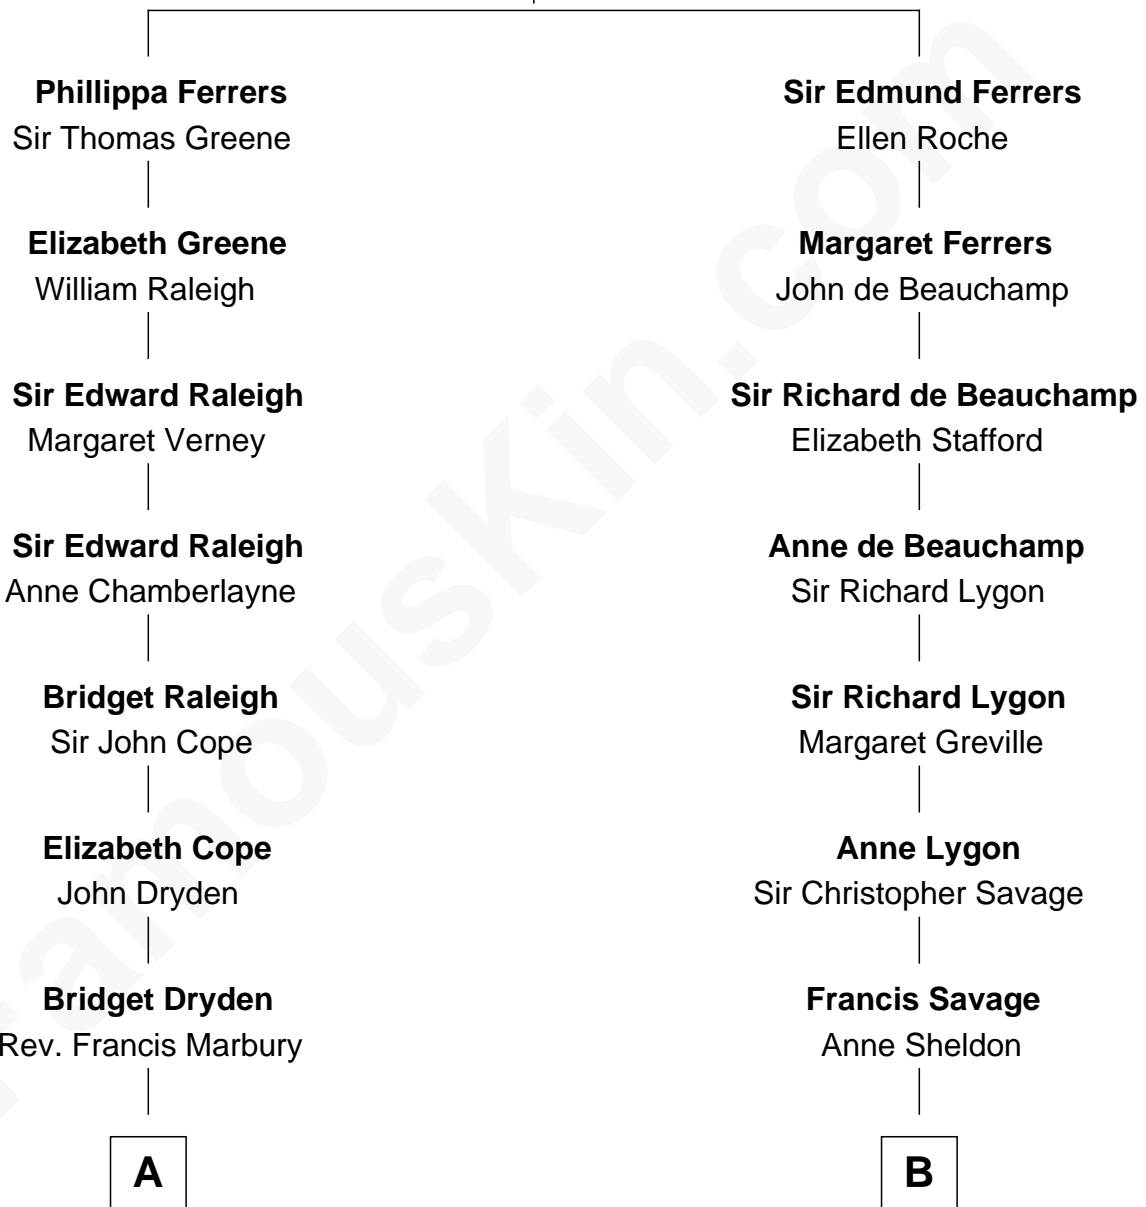

FamousKin.com Relationship Chart of

Story Musgrave

NASA Astronaut

19th cousin of

William H. Macy

TV and Movie Actor

Robert de Ferrers
Margaret Despencer

C

Marguerite Gray
John Butler Swann

Marguerite Swann
Percy Musgrave

Story Musgrave
NASA Astronaut

D

Mary Lois Everitt
Clement Overstreet

Lois Elizabeth Overstreet
William Hall Macy

William H. Macy
TV and Movie Actor