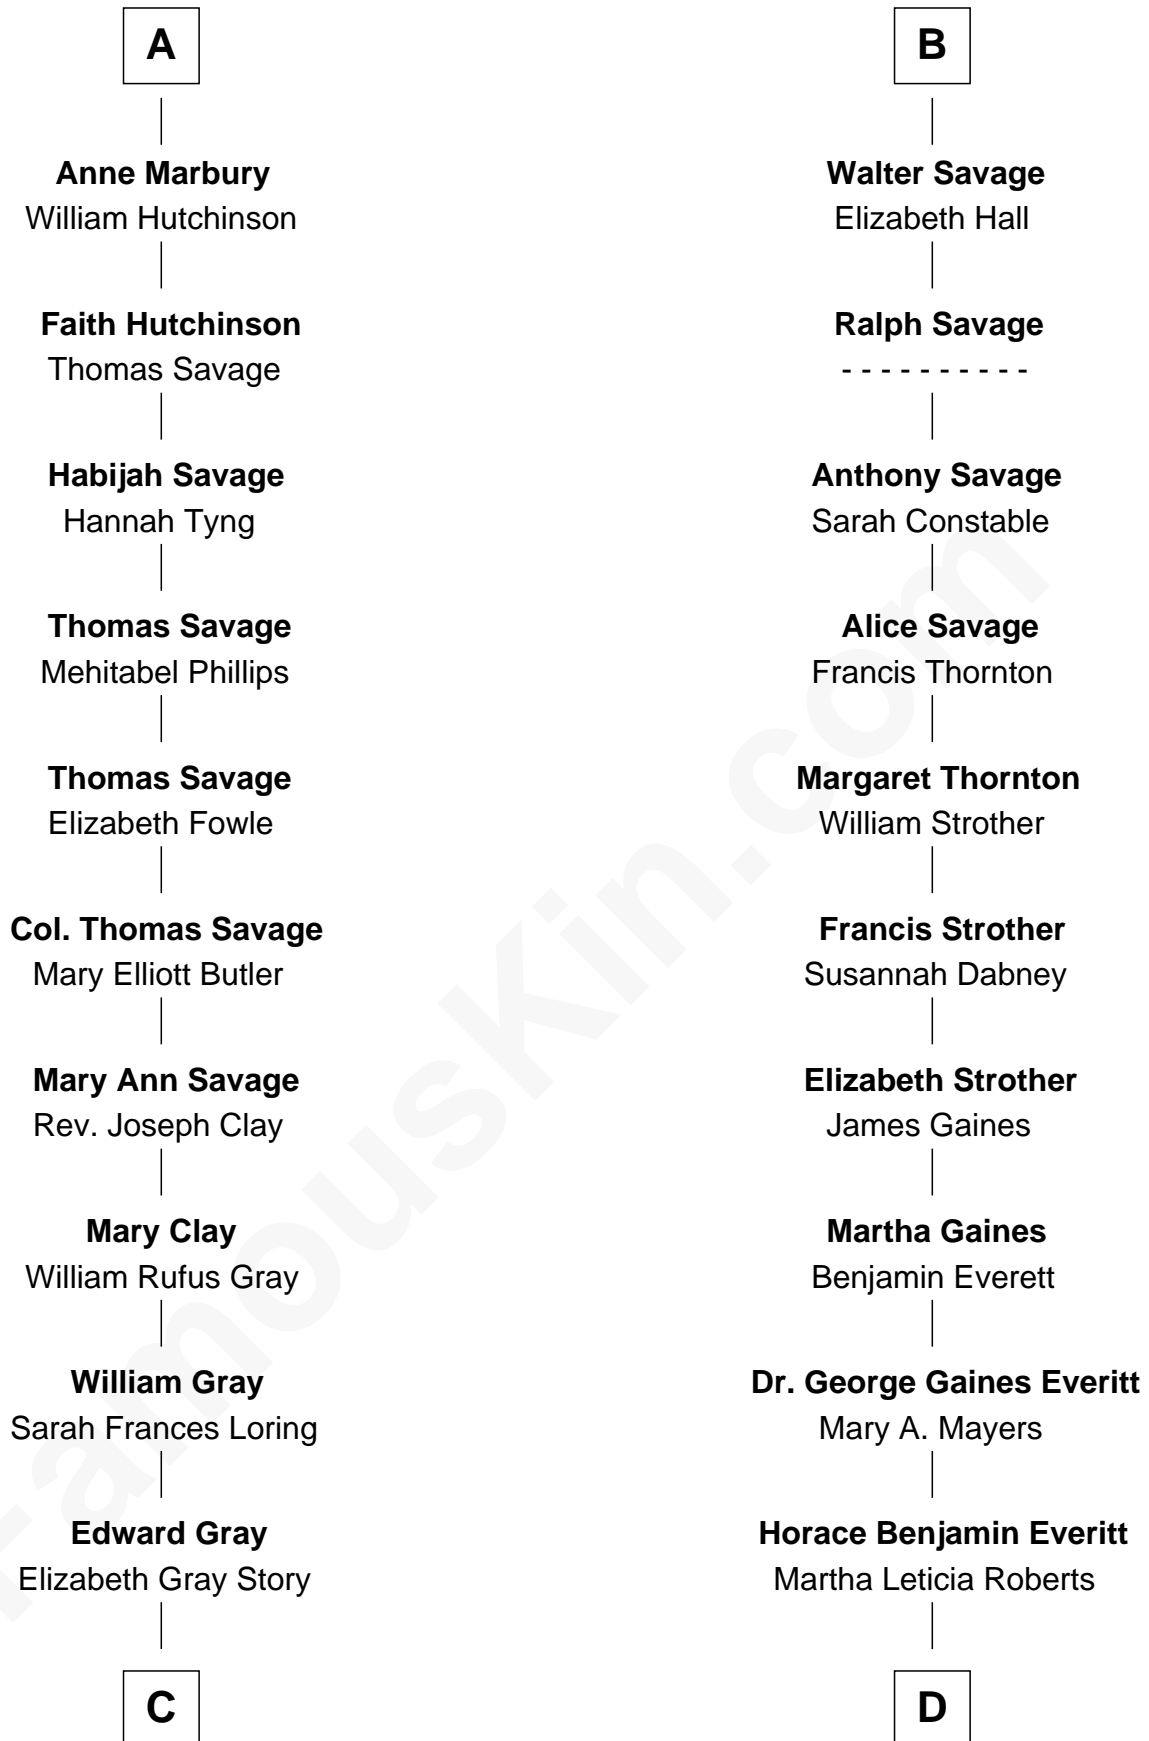

FamousKin.com Relationship Chart of

Story Musgrave

NASA Astronaut

19th cousin of

William H. Macy

TV and Movie Actor

Robert de Ferrers
Margaret Despencer

C

Marguerite Gray
John Butler Swann

Marguerite Swann
Percy Musgrave

Story Musgrave
NASA Astronaut

D

Mary Lois Everitt
Clement Overstreet

Lois Elizabeth Overstreet
William Hall Macy

William H. Macy
TV and Movie Actor