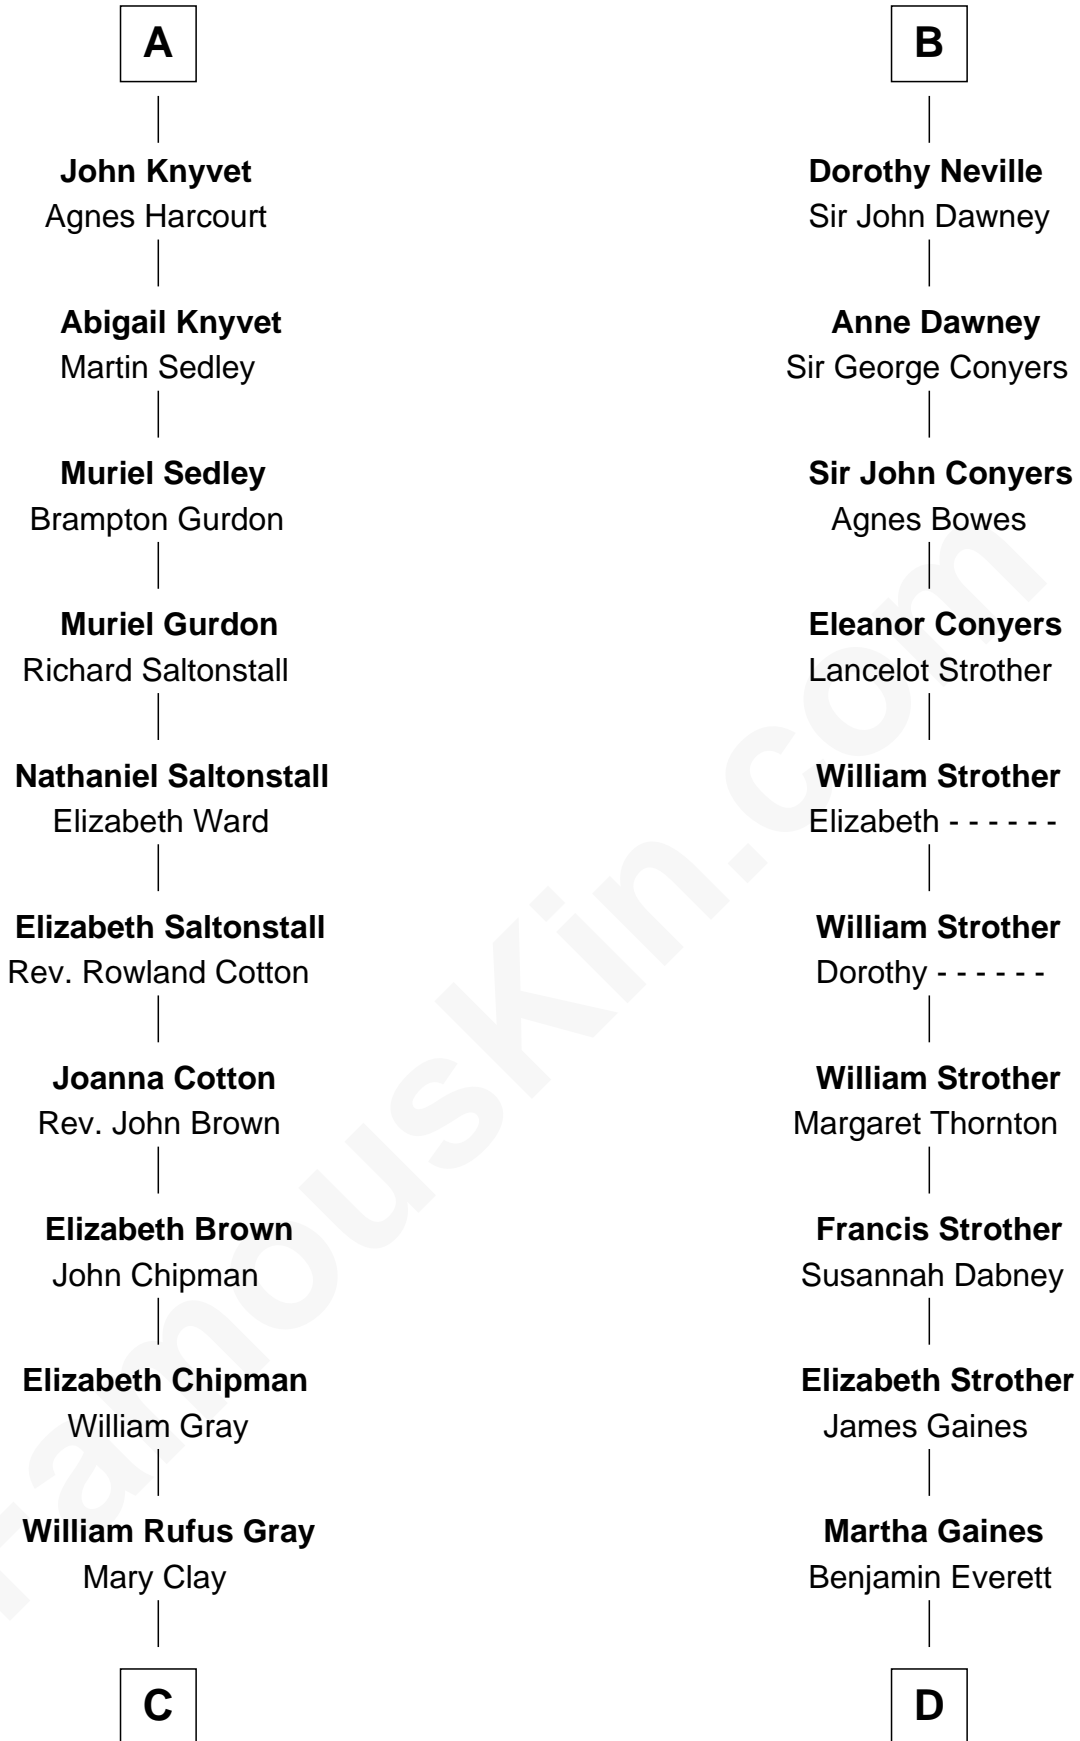

# FamousKin.com Relationship Chart of

**Story Musgrave**

*NASA Astronaut*

21st cousin of

**William H. Macy**

*TV and Movie Actor*

**C**

**William Gray**  
Sarah Frances Loring

**Edward Gray**  
Elizabeth Gray Story

**Marguerite Gray**  
John Butler Swann

**Marguerite Swann**  
Percy Musgrave

**Story Musgrave**  
*NASA Astronaut*

**D**

**Dr. George Gaines Everitt**  
Mary A. Mayers

**Horace Benjamin Everitt**  
Martha Leticia Roberts

**Mary Lois Everitt**  
Clement Overstreet

**Lois Elizabeth Overstreet**  
William Hall Macy

**William H. Macy**  
*TV and Movie Actor*