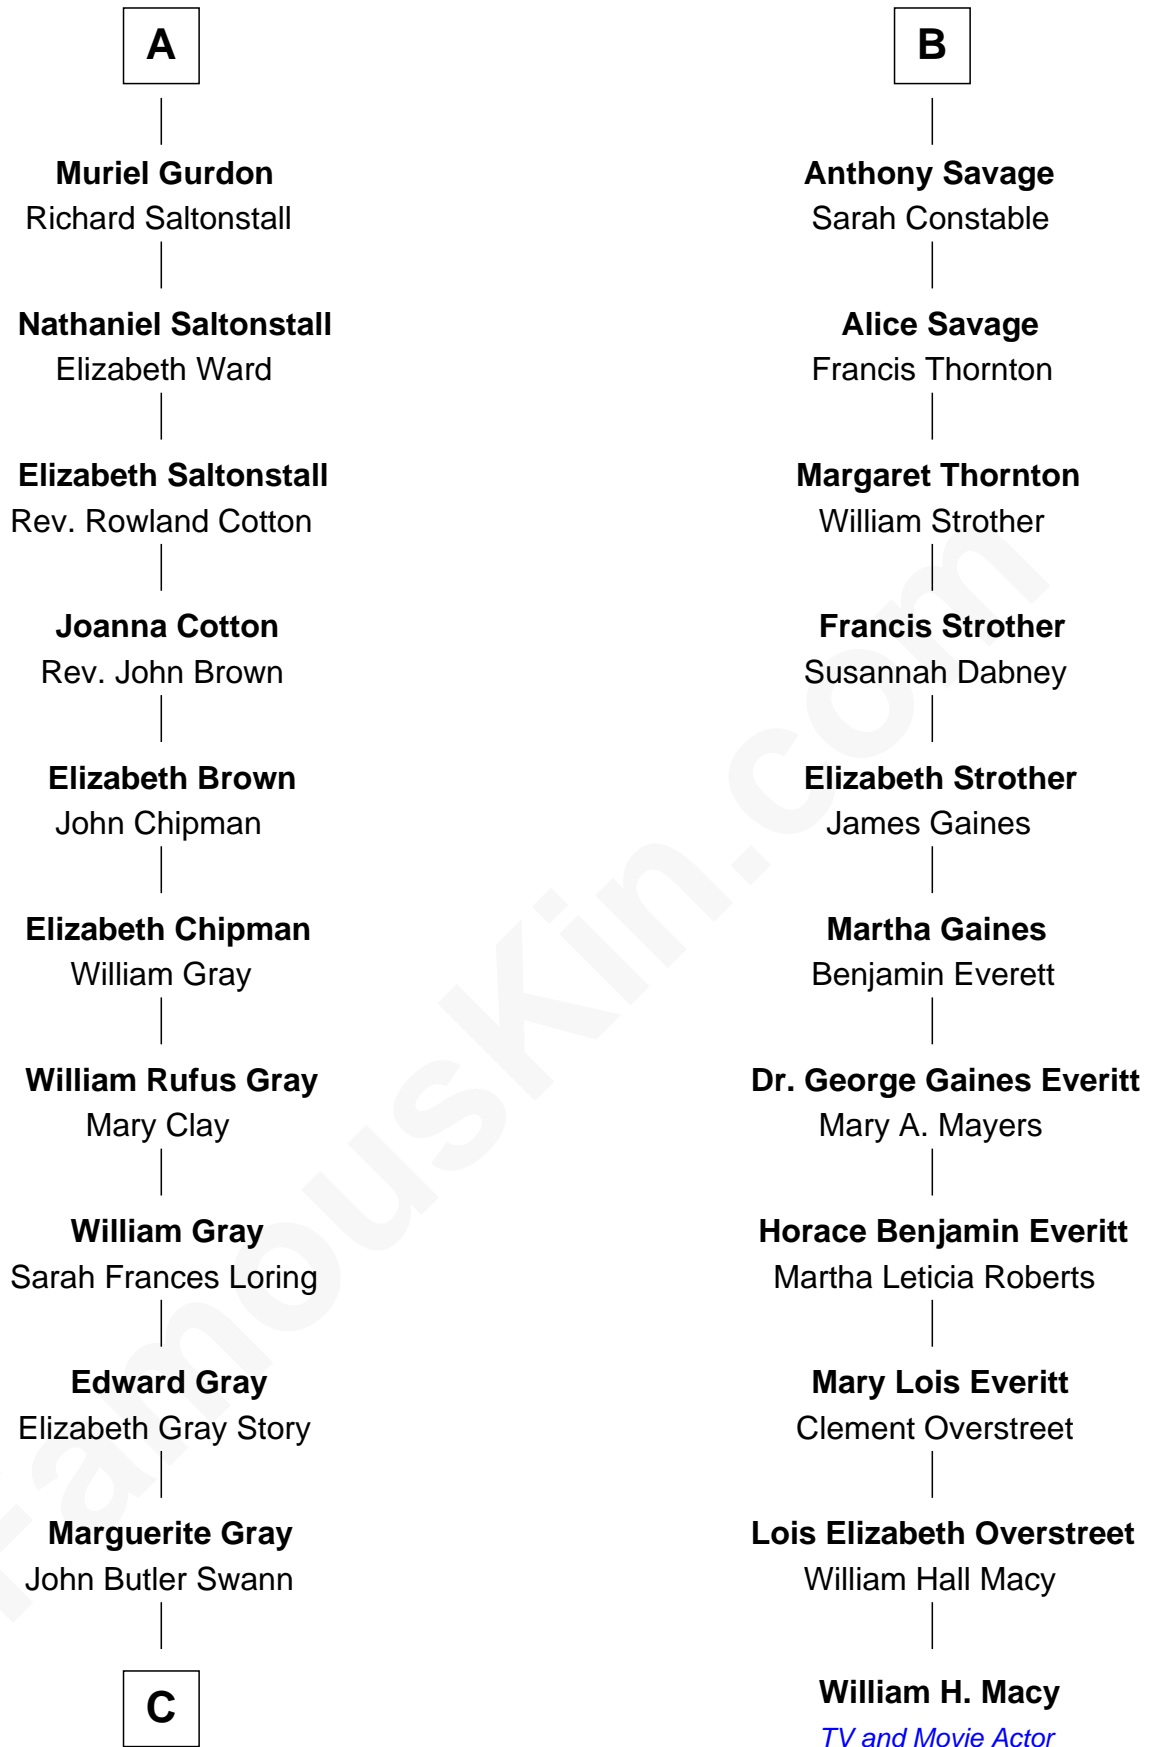

FamousKin.com Relationship Chart of

Story Musgrave

NASA Astronaut

17th cousin 1 time removed of

William H. Macy

TV and Movie Actor

Elizabeth Fitzalan

with husband
Sir Thomas Mowbray

Joan Goushill

Sir Thomas Stanley

Katherine Stanley

Sir John Savage

Sir Christopher Savage

Anne Stanley

Sir Christopher Savage

Anne Lygon

Francis Savage

Anne Sheldon

Walter Savage

Elizabeth Hall

Ralph Savage

B

C

—
Marguerite Swann

Percy Musgrave

—
Story Musgrave

NASA Astronaut

FamousKin.com