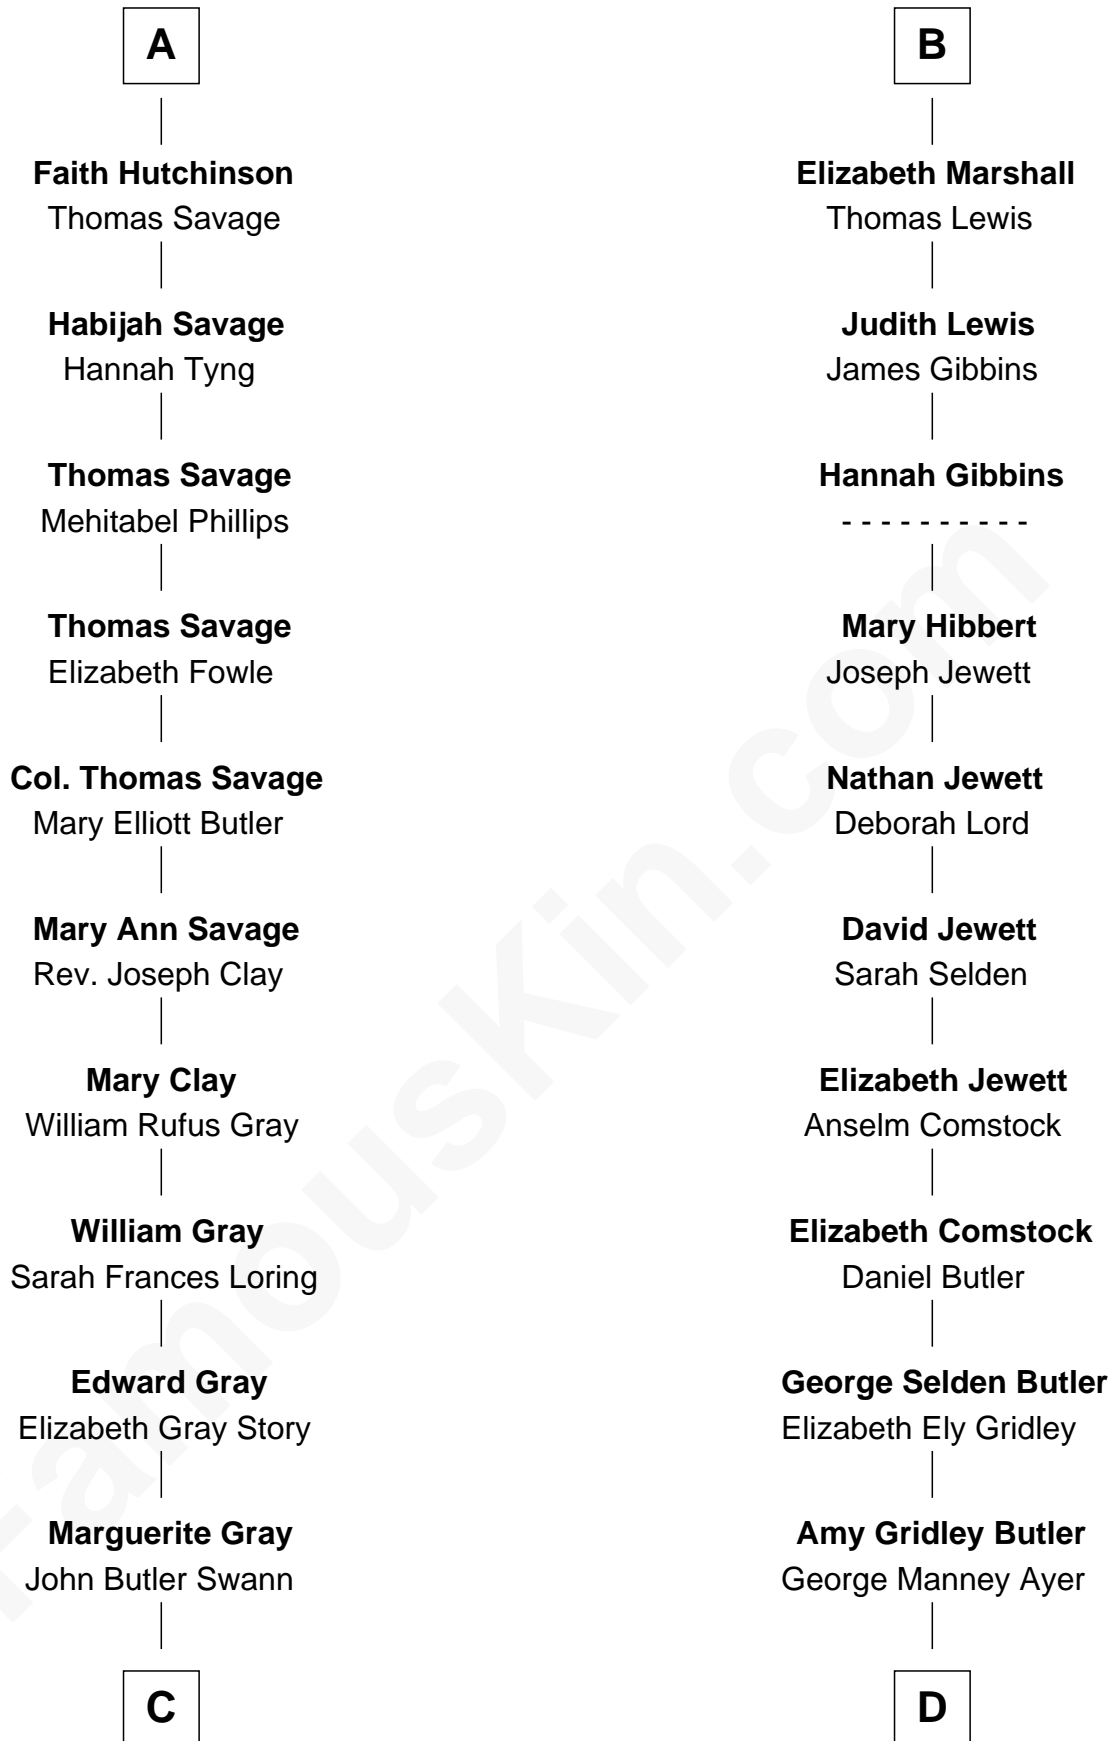

# FamousKin.com Relationship Chart of

**Story Musgrave**

*NASA Astronaut*

18th cousin 1 time removed of

**Gerald Ford**

*38th U.S. President*

**Sir Walter Blount**

*Sancha de Ayala*

**Sir Thomas Blount**

*Margaret de Gresley*

**Sir Thomas Blount**

*Agnes Hawley*

**Anne Blount**

*William Marbury*

**Robert Marbury**

*Katherine Williamson*

*John Harpersfield*

**Edward Harpersfield alias Mytton**

*Anne Skrimshire*

**Katherine Mytton**

*Roger Marshall*

**B**

**C**

**Marguerite Swann**

Percy Musgrave

**Story Musgrave**

*NASA Astronaut*

**D**

**Adele Augusta Ayer**

Levi Addison Gardner

**Dorothy Ayer Gardner**

Leslie Lynch King