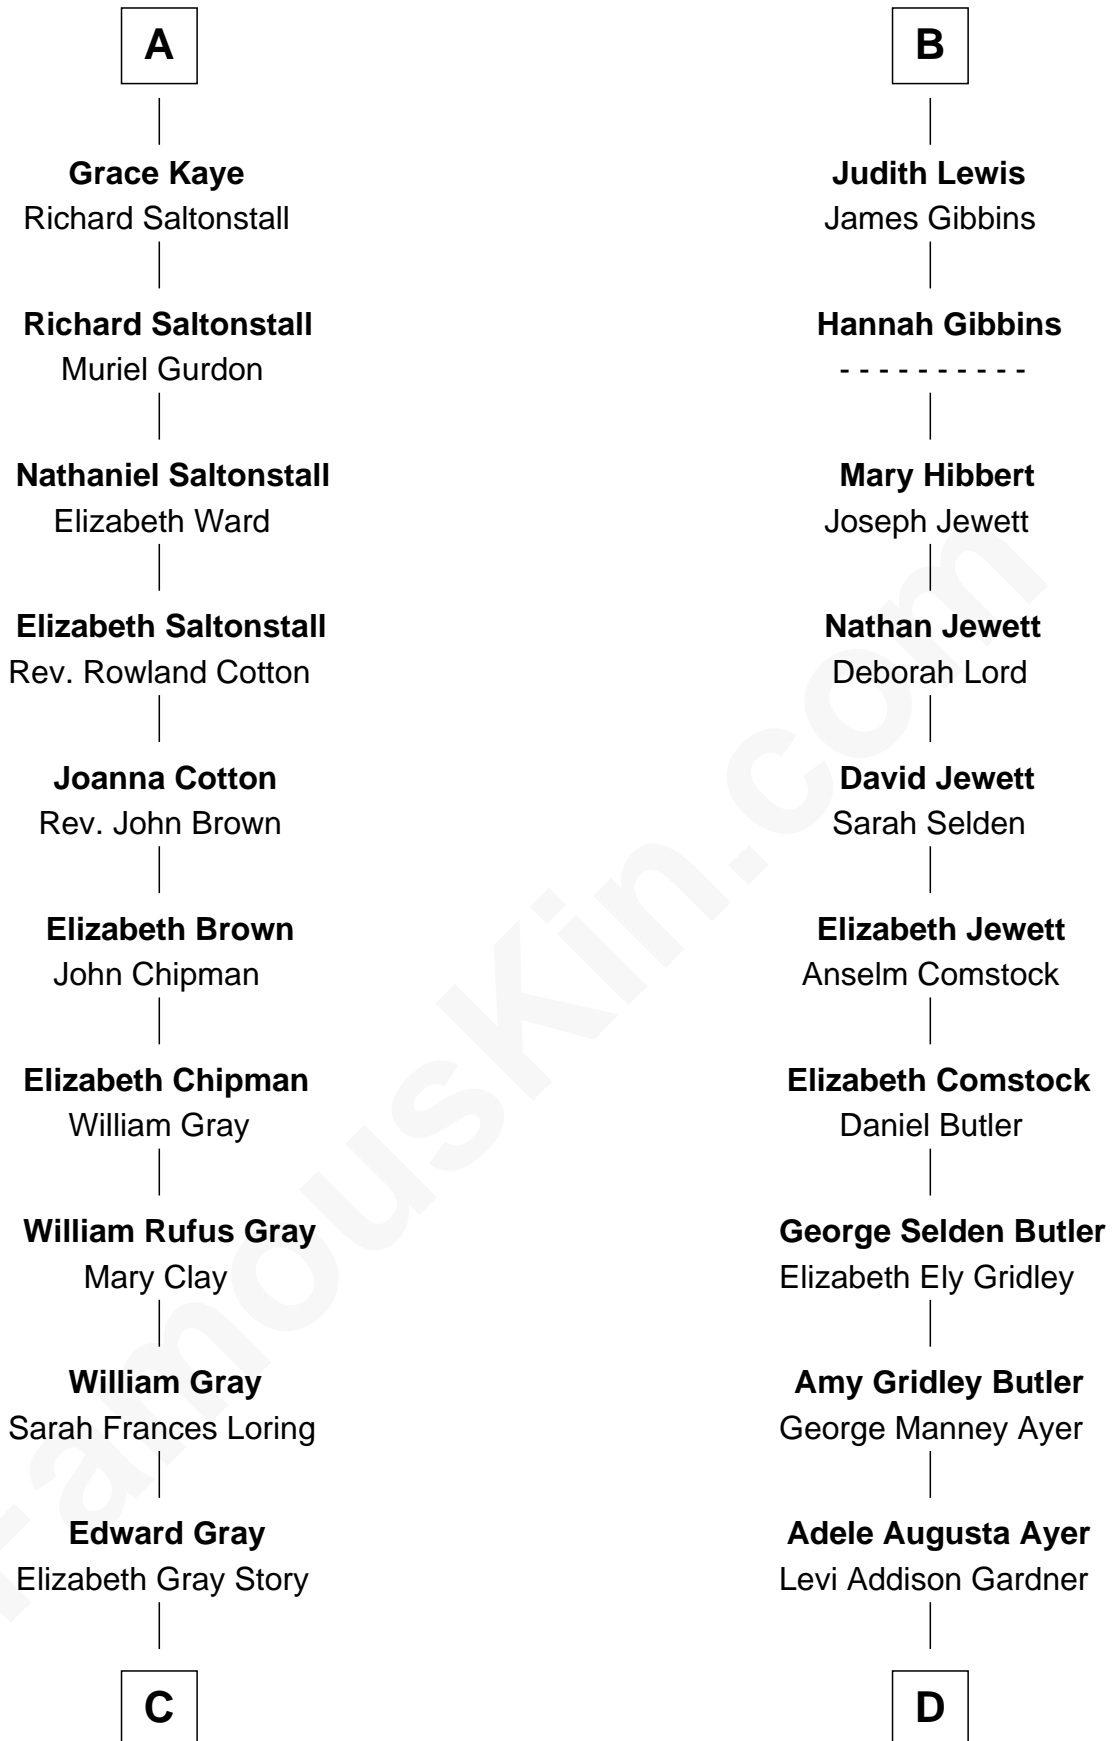

FamousKin.com
Relationship Chart of
Story Musgrave
NASA Astronaut

18th cousin 1 time removed of
Gerald Ford
38th U.S. President

C

Marguerite Gray
John Butler Swann

Marguerite Swann
Percy Musgrave

Story Musgrave
NASA Astronaut

D

Dorothy Ayer Gardner
Leslie Lynch King

Gerald Ford
38th U.S. President

FamousKin.com