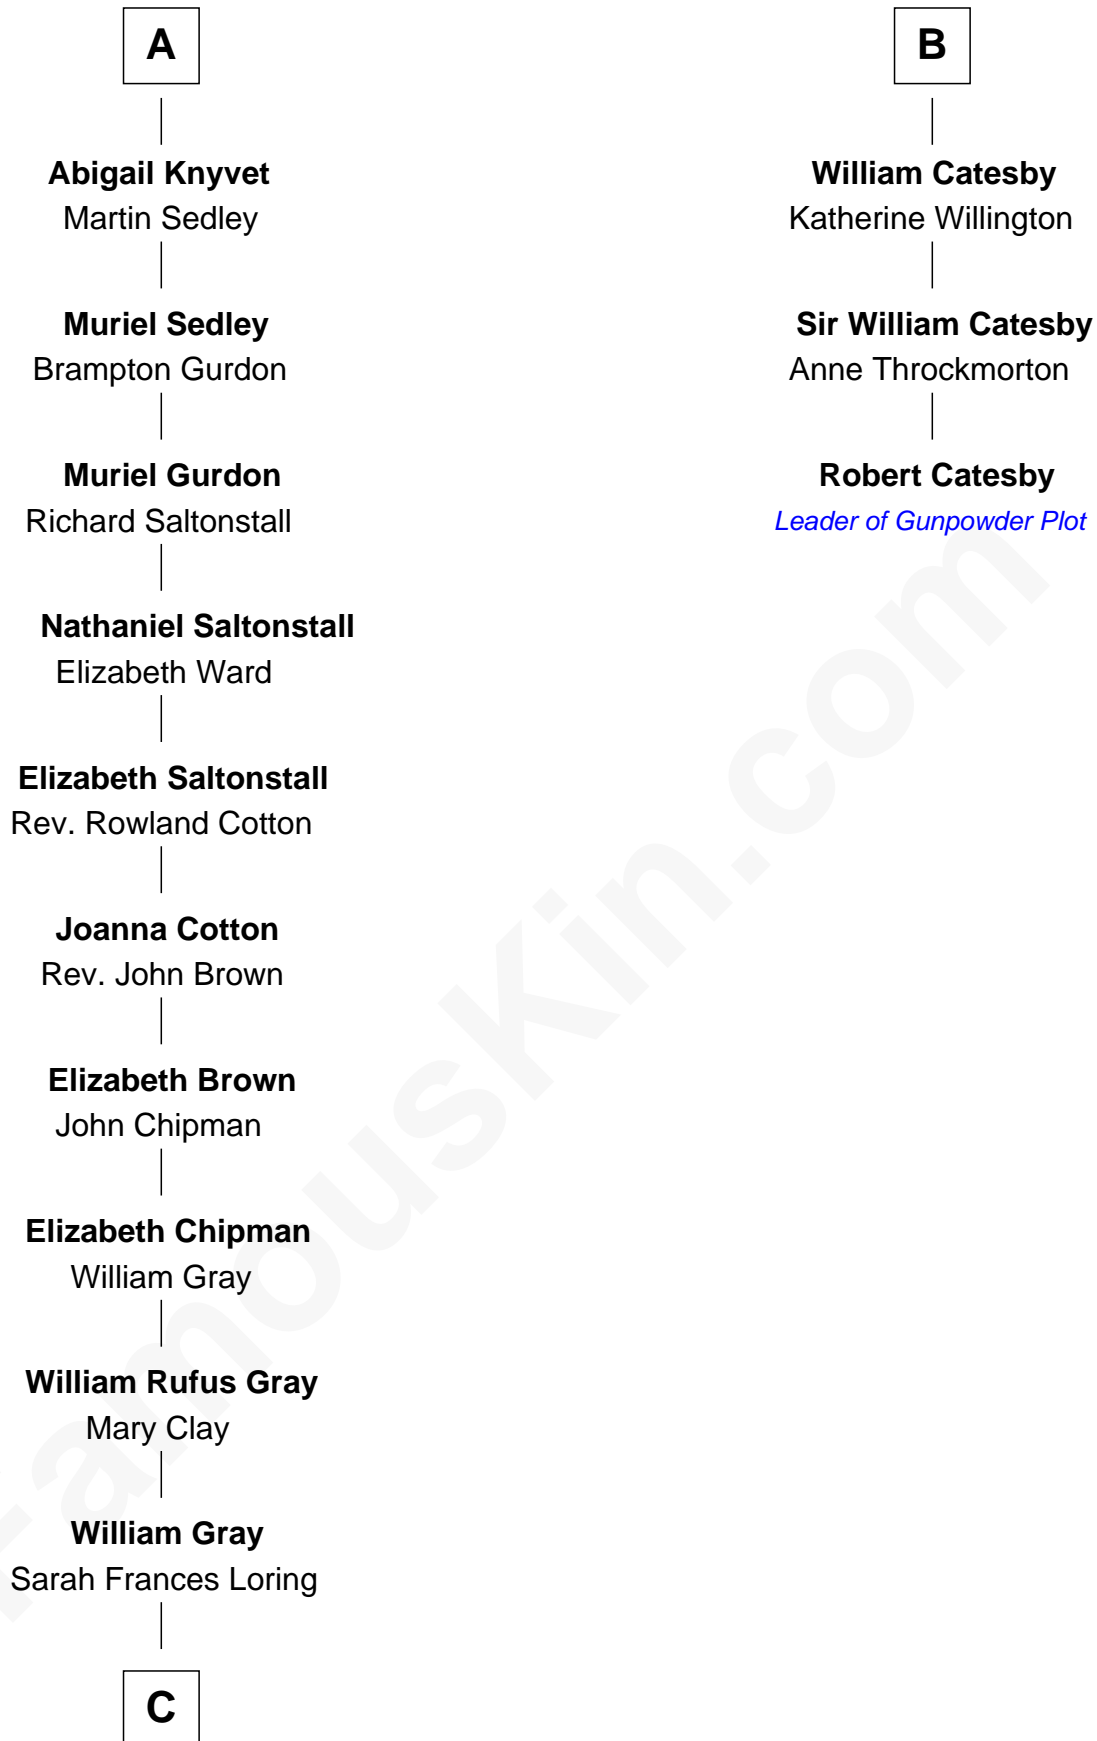

## Relationship Chart of

### Story Musgrave

NASA Astronaut

9th cousin 11 times removed of

### Robert Catesby

Leader of Gunpowder Plot

**C**

—  
**Edward Gray**  
Elizabeth Gray Story

—  
**Marguerite Gray**  
John Butler Swann

—  
**Marguerite Swann**  
Percy Musgrave

—  
**Story Musgrave**  
*NASA Astronaut*