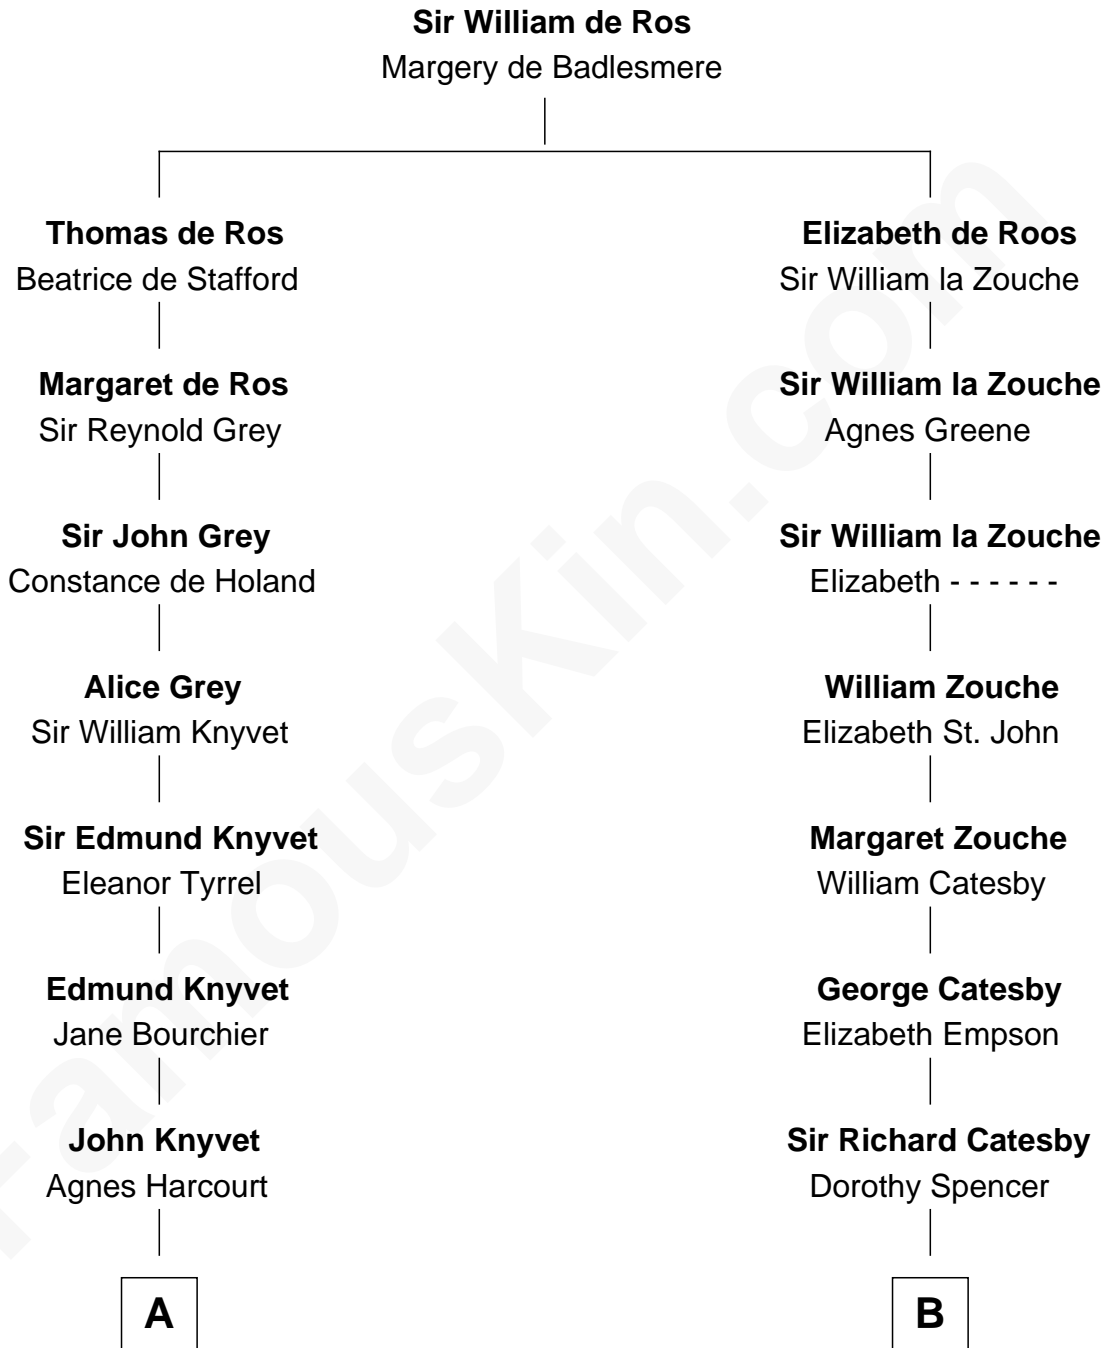

## Relationship Chart of

### Story Musgrave

NASA Astronaut

9th cousin 11 times removed of

### Robert Catesby

Leader of Gunpowder Plot

**C**

—  
**Edward Gray**  
Elizabeth Gray Story

—  
**Marguerite Gray**  
John Butler Swann

—  
**Marguerite Swann**  
Percy Musgrave

—  
**Story Musgrave**  
*NASA Astronaut*