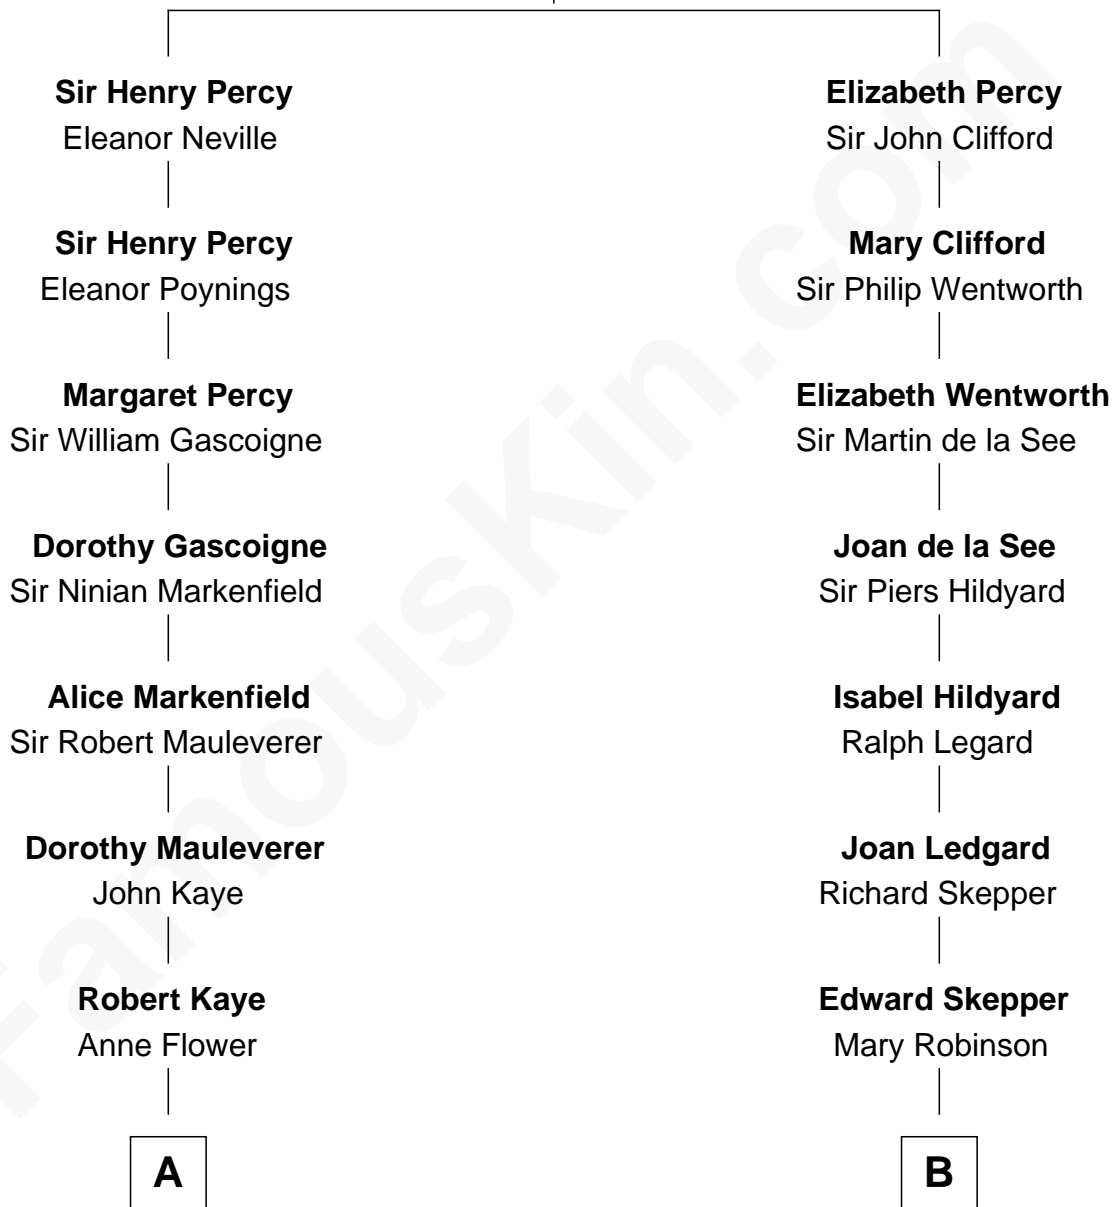

FamousKin.com Relationship Chart of

Story Musgrave

NASA Astronaut

19th cousin of

Meghan Markle

Duchess of Sussex, TV Actress

Sir Henry Percy
Elizabeth Mortimer

C

Marguerite Gray
John Butler Swann

Marguerite Swann
Percy Musgrave

Story Musgrave
NASA Astronaut

D

Doris Mary Rita Sanders
Gordon Arnold Markle

Thomas Wayne Markle
Doria Loyce Ragland

Meghan Markle
Duchess of Sussex, TV Actress