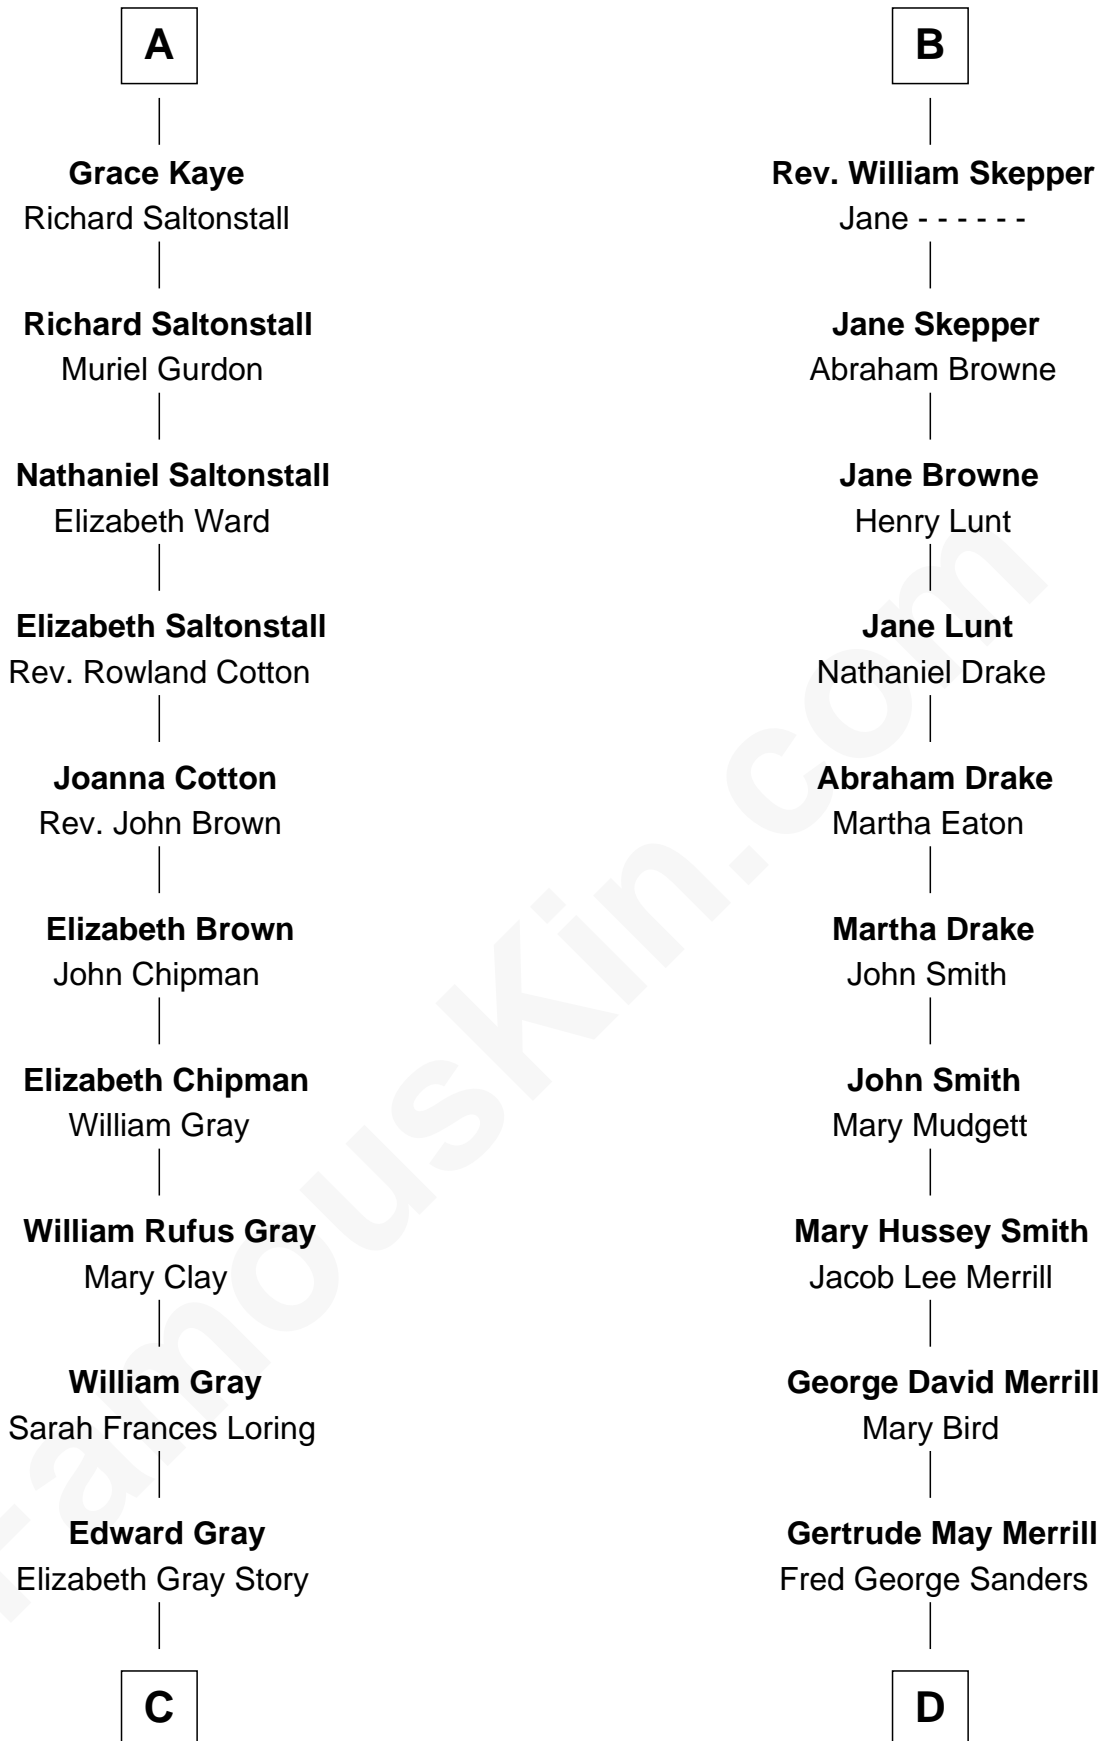

FamousKin.com Relationship Chart of

Story Musgrave

NASA Astronaut

19th cousin of

Meghan Markle

Duchess of Sussex, TV Actress

Sir Henry Percy
Elizabeth Mortimer

C

Marguerite Gray
John Butler Swann

Marguerite Swann
Percy Musgrave

Story Musgrave
NASA Astronaut

D

Doris Mary Rita Sanders
Gordon Arnold Markle

Thomas Wayne Markle
Doria Loyce Ragland

Meghan Markle
Duchess of Sussex, TV Actress