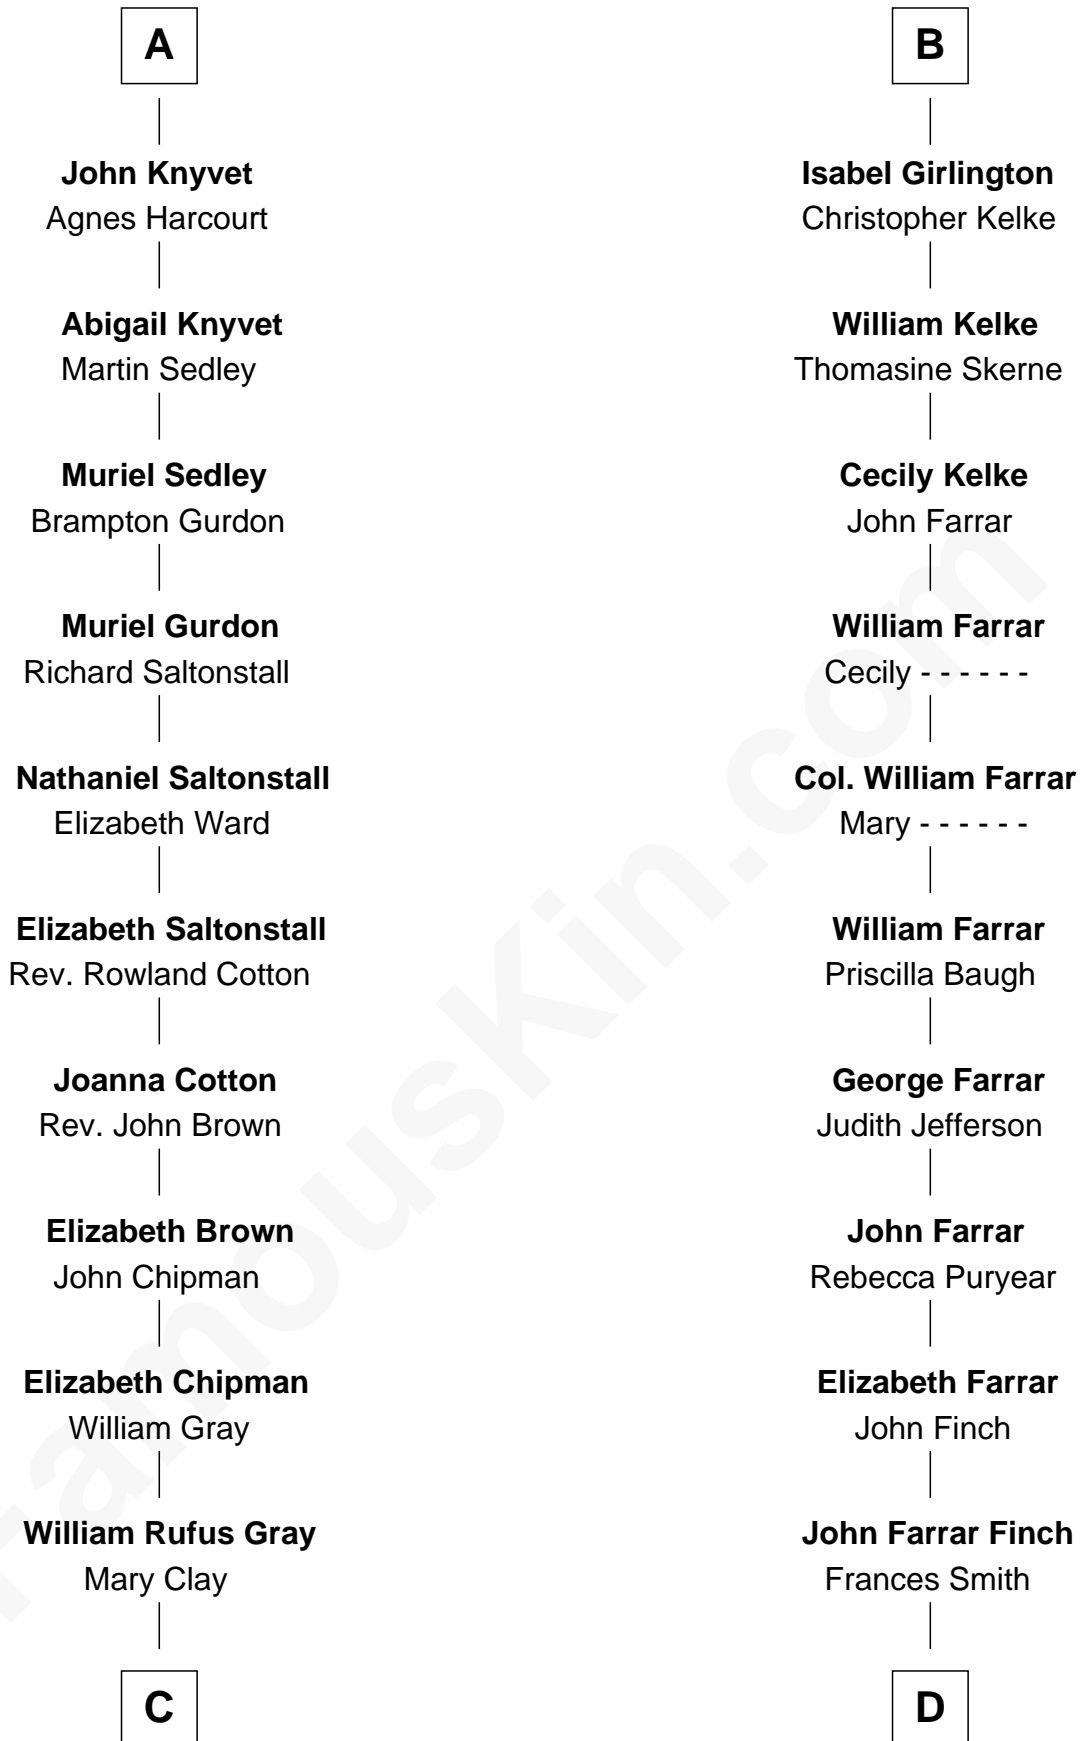

# FamousKin.com Relationship Chart of

**Story Musgrave**

NASA Astronaut

20th cousin 1 time removed of

**Harper Lee**

Author of *To Kill a Mockingbird*

**C**

**William Gray**  
Sarah Frances Loring

**Edward Gray**  
Elizabeth Gray Story

**Marguerite Gray**  
John Butler Swann

**Marguerite Swann**  
Percy Musgrave

**Story Musgrave**  
*NASA Astronaut*

**D**

**John Robert Finch**  
Frances Cunningham

**James Cunningham Finch**  
Ellen Rivers Williams