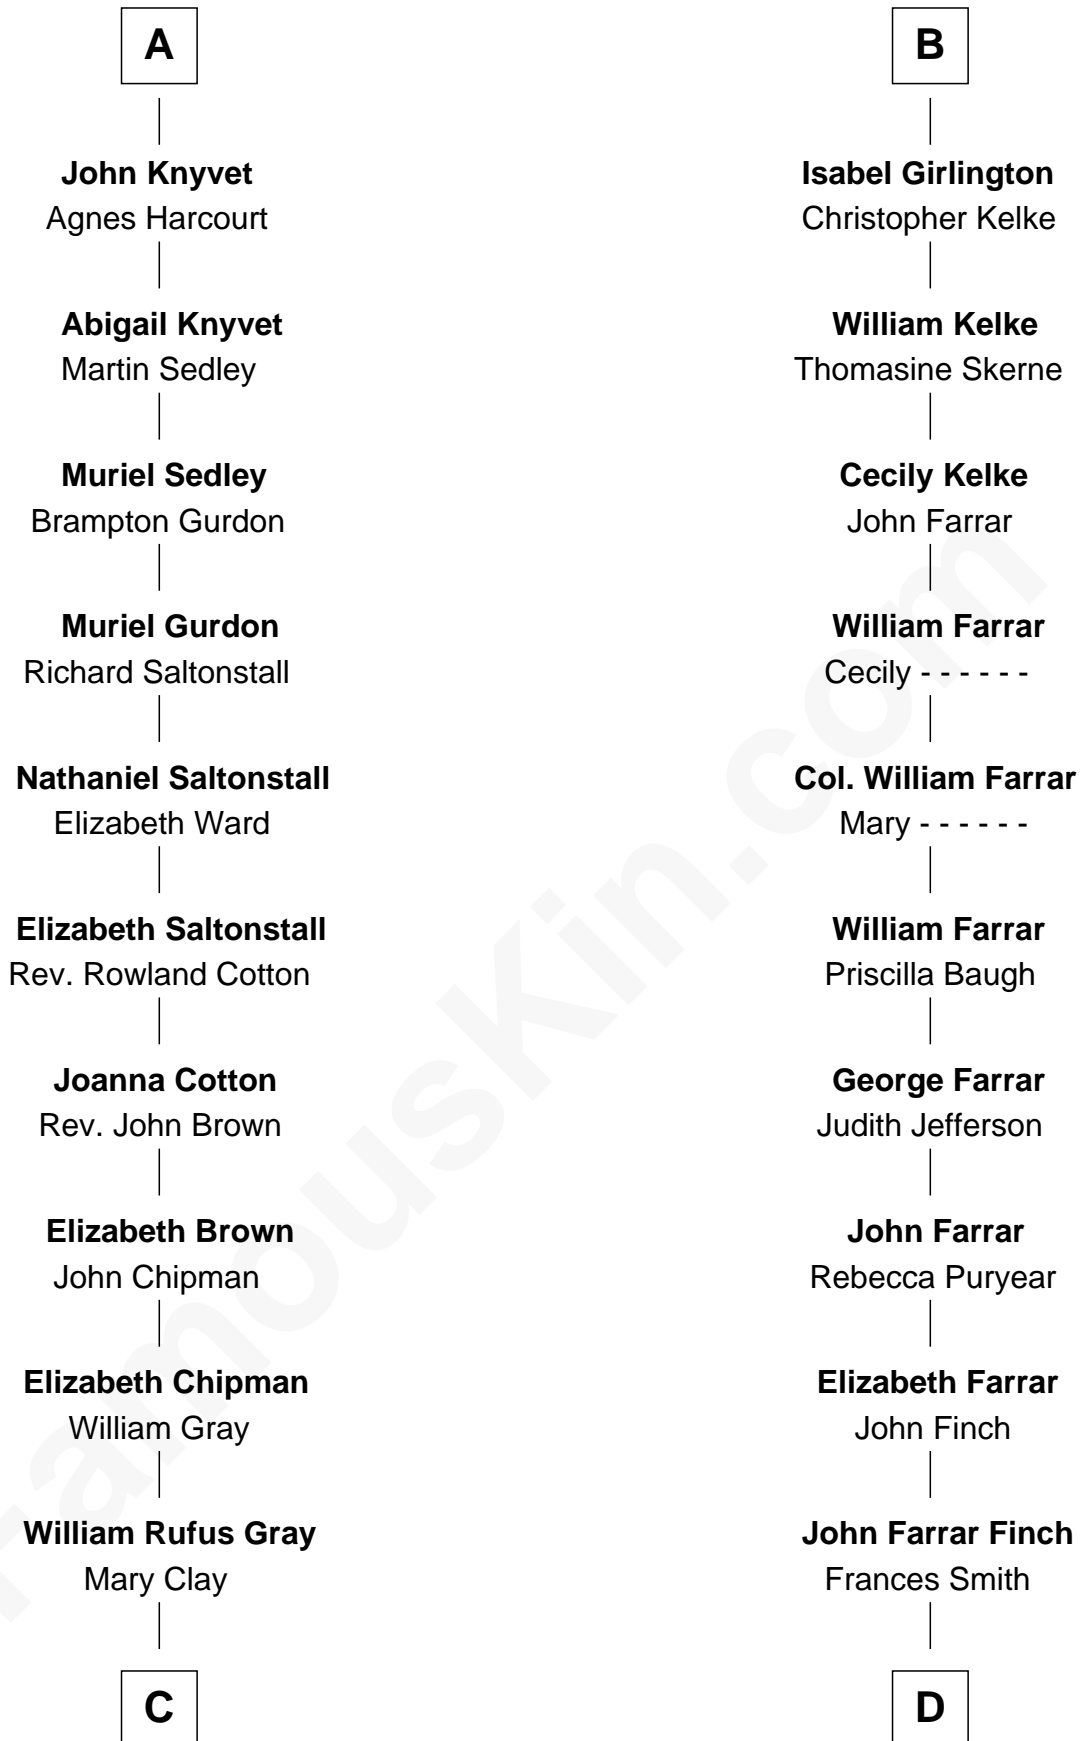

FamousKin.com
Relationship Chart of
Story Musgrave
NASA Astronaut

20th cousin 1 time removed of

Harper Lee
Author of To Kill a Mockingbird

C

William Gray
Sarah Frances Loring

Edward Gray
Elizabeth Gray Story

Marguerite Gray
John Butler Swann

Marguerite Swann
Percy Musgrave

Story Musgrave
NASA Astronaut

D

John Robert Finch
Frances Cunningham

James Cunningham Finch
Ellen Rivers Williams

Frances Cunningham Finch
Amasa Coleman Lee