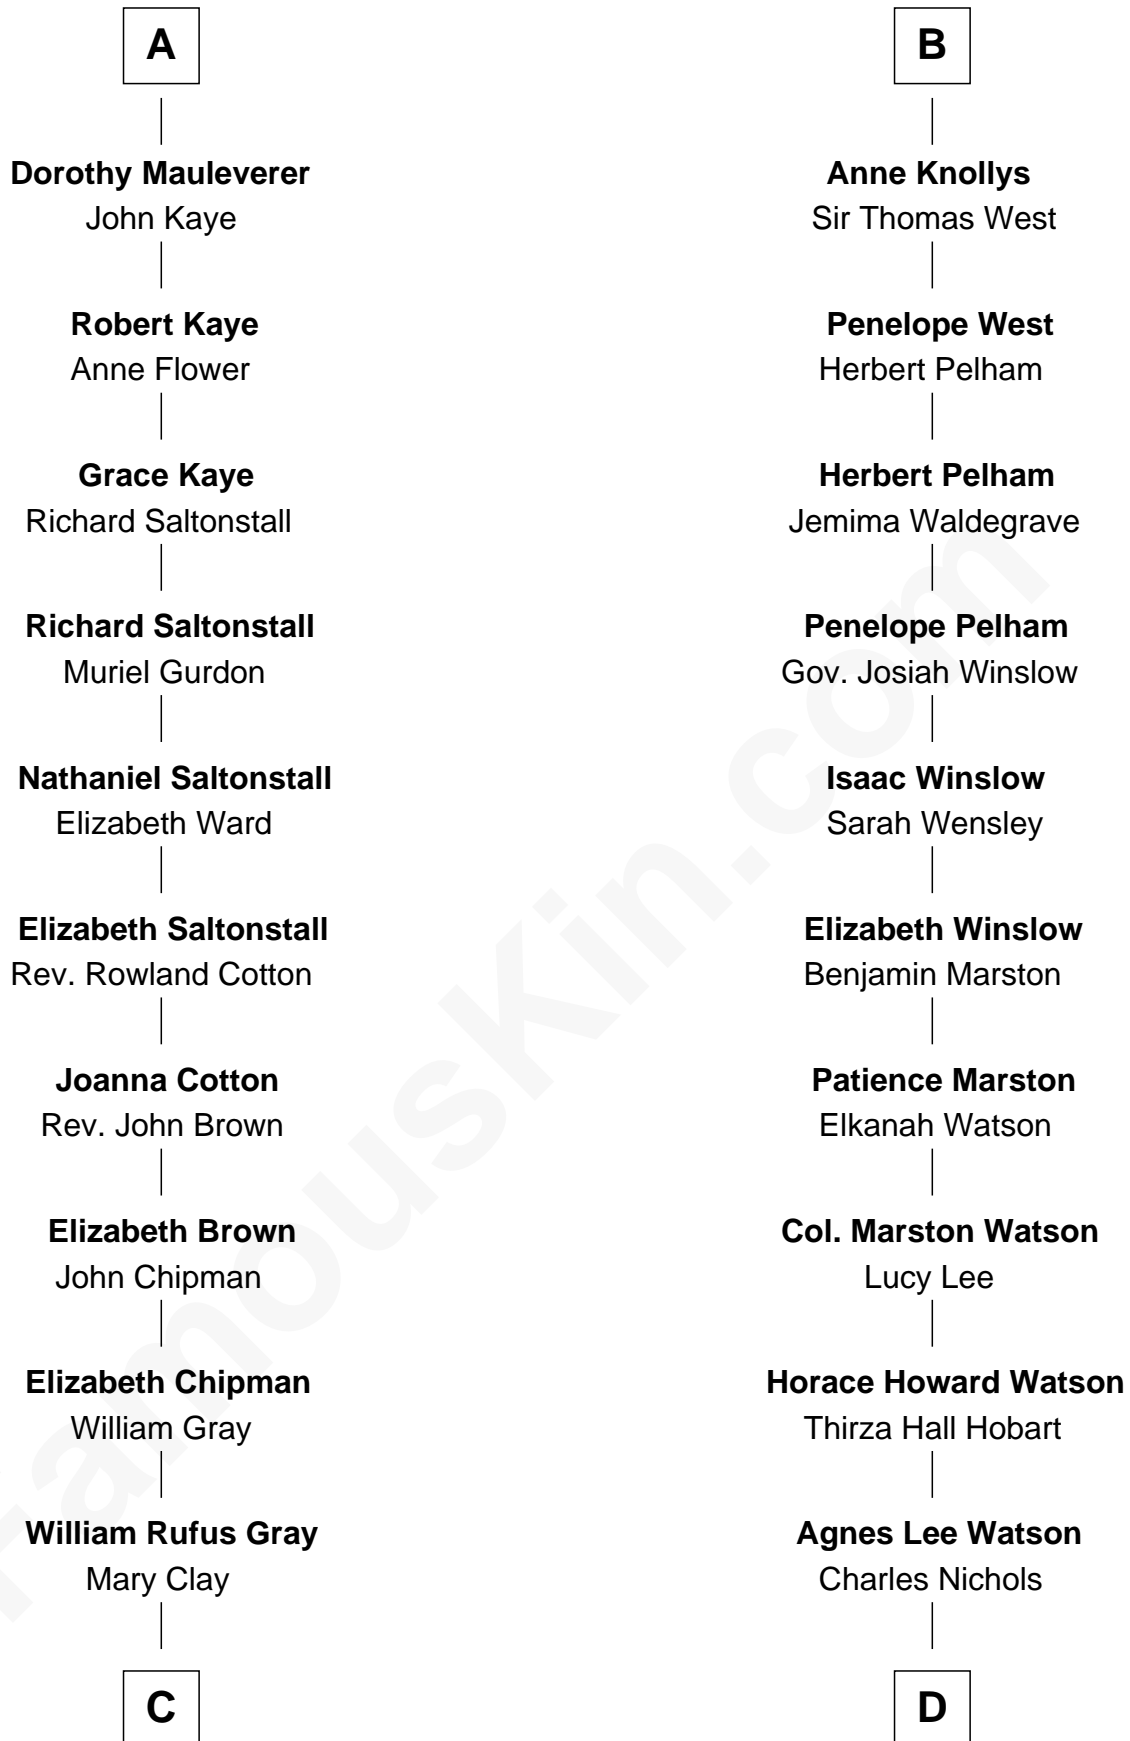

# FamousKin.com Relationship Chart of

**Story Musgrave**

*NASA Astronaut*

21st cousin of

**John Cena**

*Movie Actor and WWE Pro Wrestler*

**Sir Thomas de Beauchamp**

Katherine de Mortimer

**C**

**William Gray**  
Sarah Frances Loring

**Edward Gray**  
Elizabeth Gray Story

**Marguerite Gray**  
John Butler Swann

**Marguerite Swann**  
Percy Musgrave

**Story Musgrave**  
*NASA Astronaut*

**D**