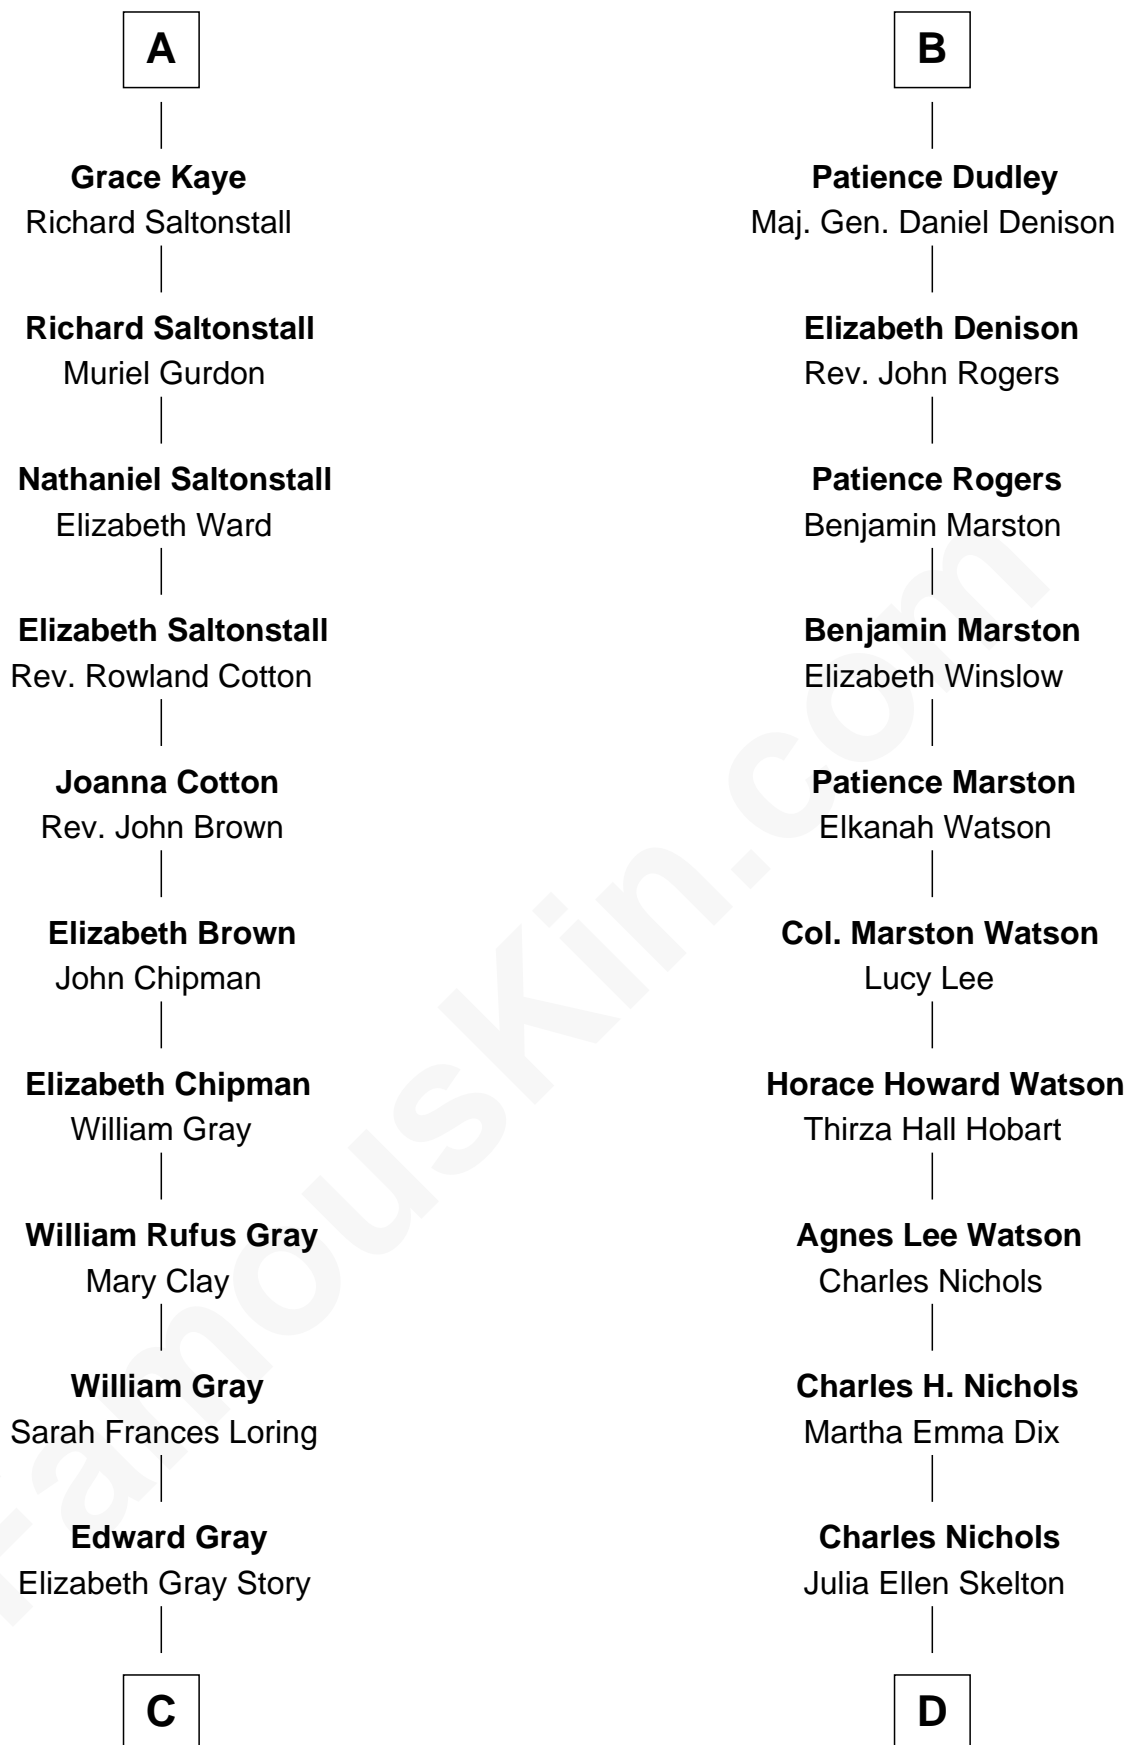

FamousKin.com Relationship Chart of

Story Musgrave

NASA Astronaut

19th cousin of

John Cena

Movie Actor and WWE Pro Wrestler

C

Marguerite Gray
John Butler Swann

Marguerite Swann
Percy Musgrave

Story Musgrave
NASA Astronaut

D

Natalie Nichols
Ulysses John Lupien

Carol Frances Lupien
John Joseph Cena

John Cena
Actor and Pro Wrestler

FamousKin.com