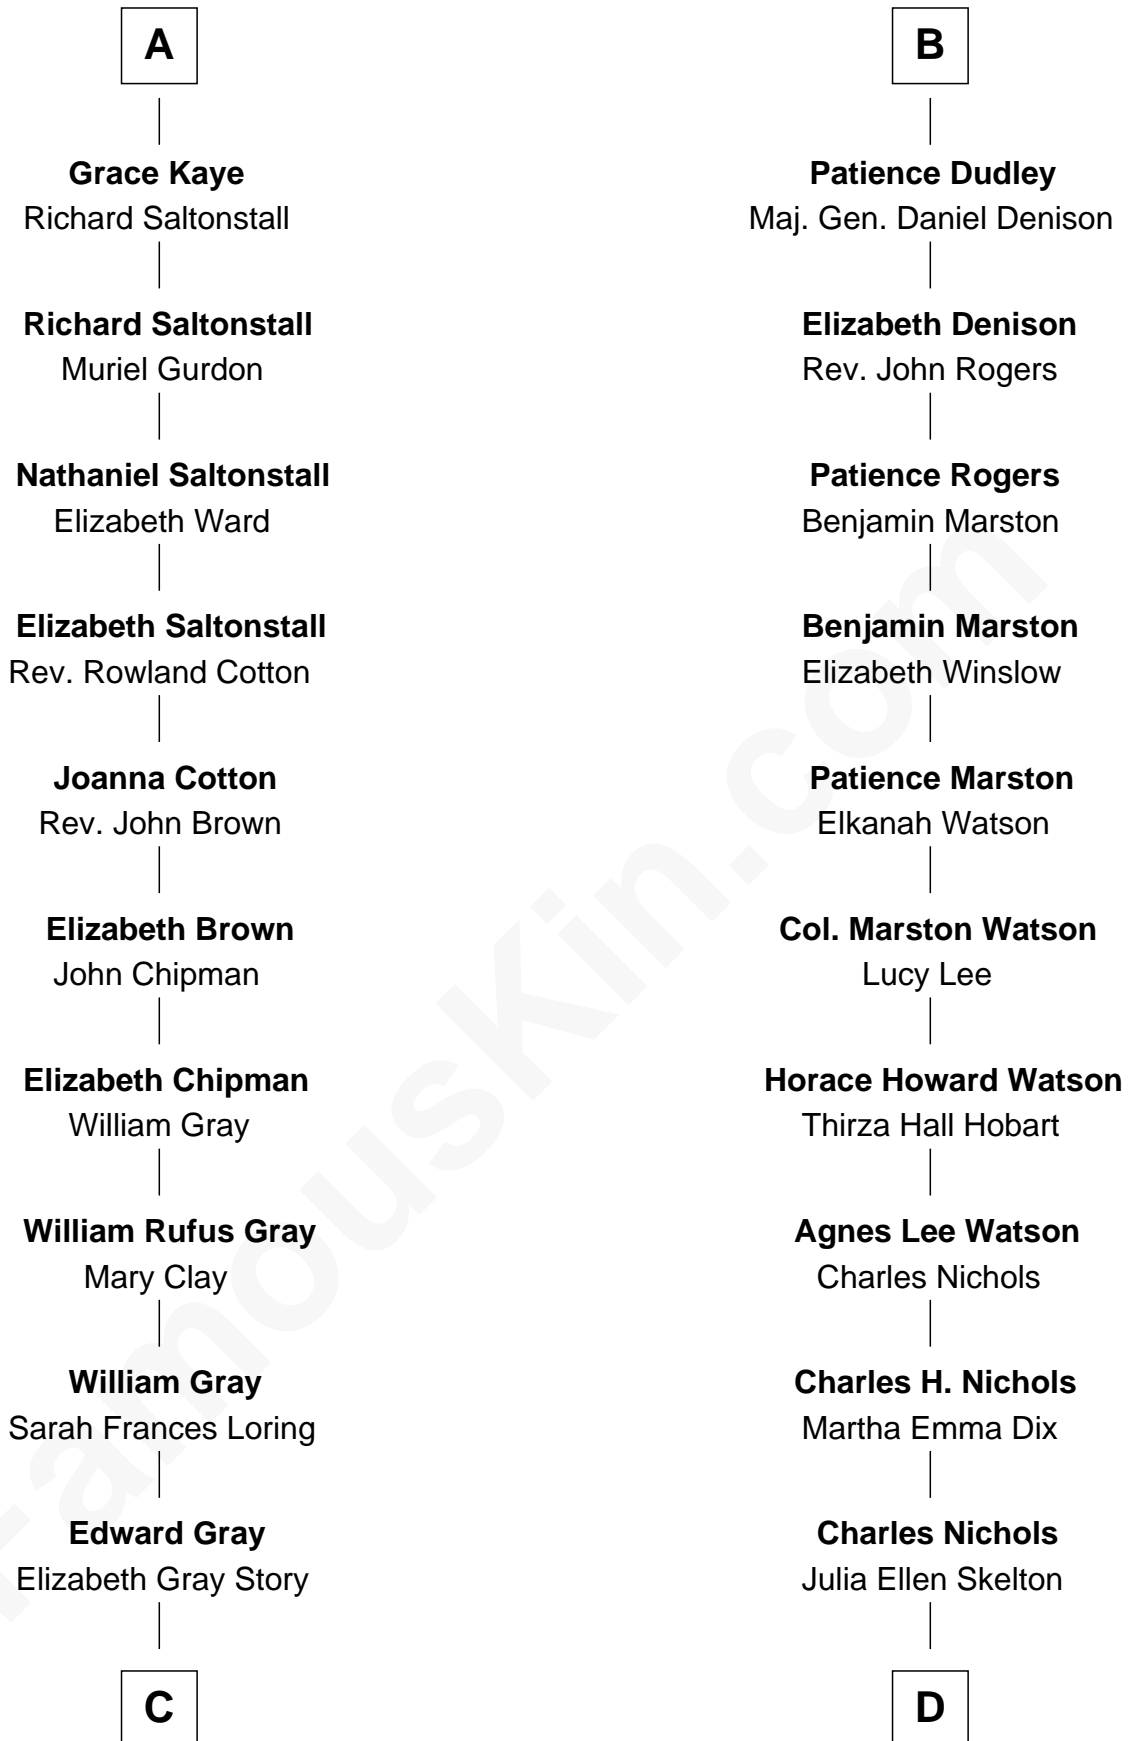

FamousKin.com Relationship Chart of

Story Musgrave

NASA Astronaut

19th cousin of

John Cena

Movie Actor and WWE Pro Wrestler

Sir Ralph Neville

Joan Beaufort

C

Marguerite Gray
John Butler Swann

Marguerite Swann
Percy Musgrave

Story Musgrave
NASA Astronaut

D

Natalie Nichols
Ulysses John Lupien

Carol Frances Lupien
John Joseph Cena

John Cena
Actor and Pro Wrestler