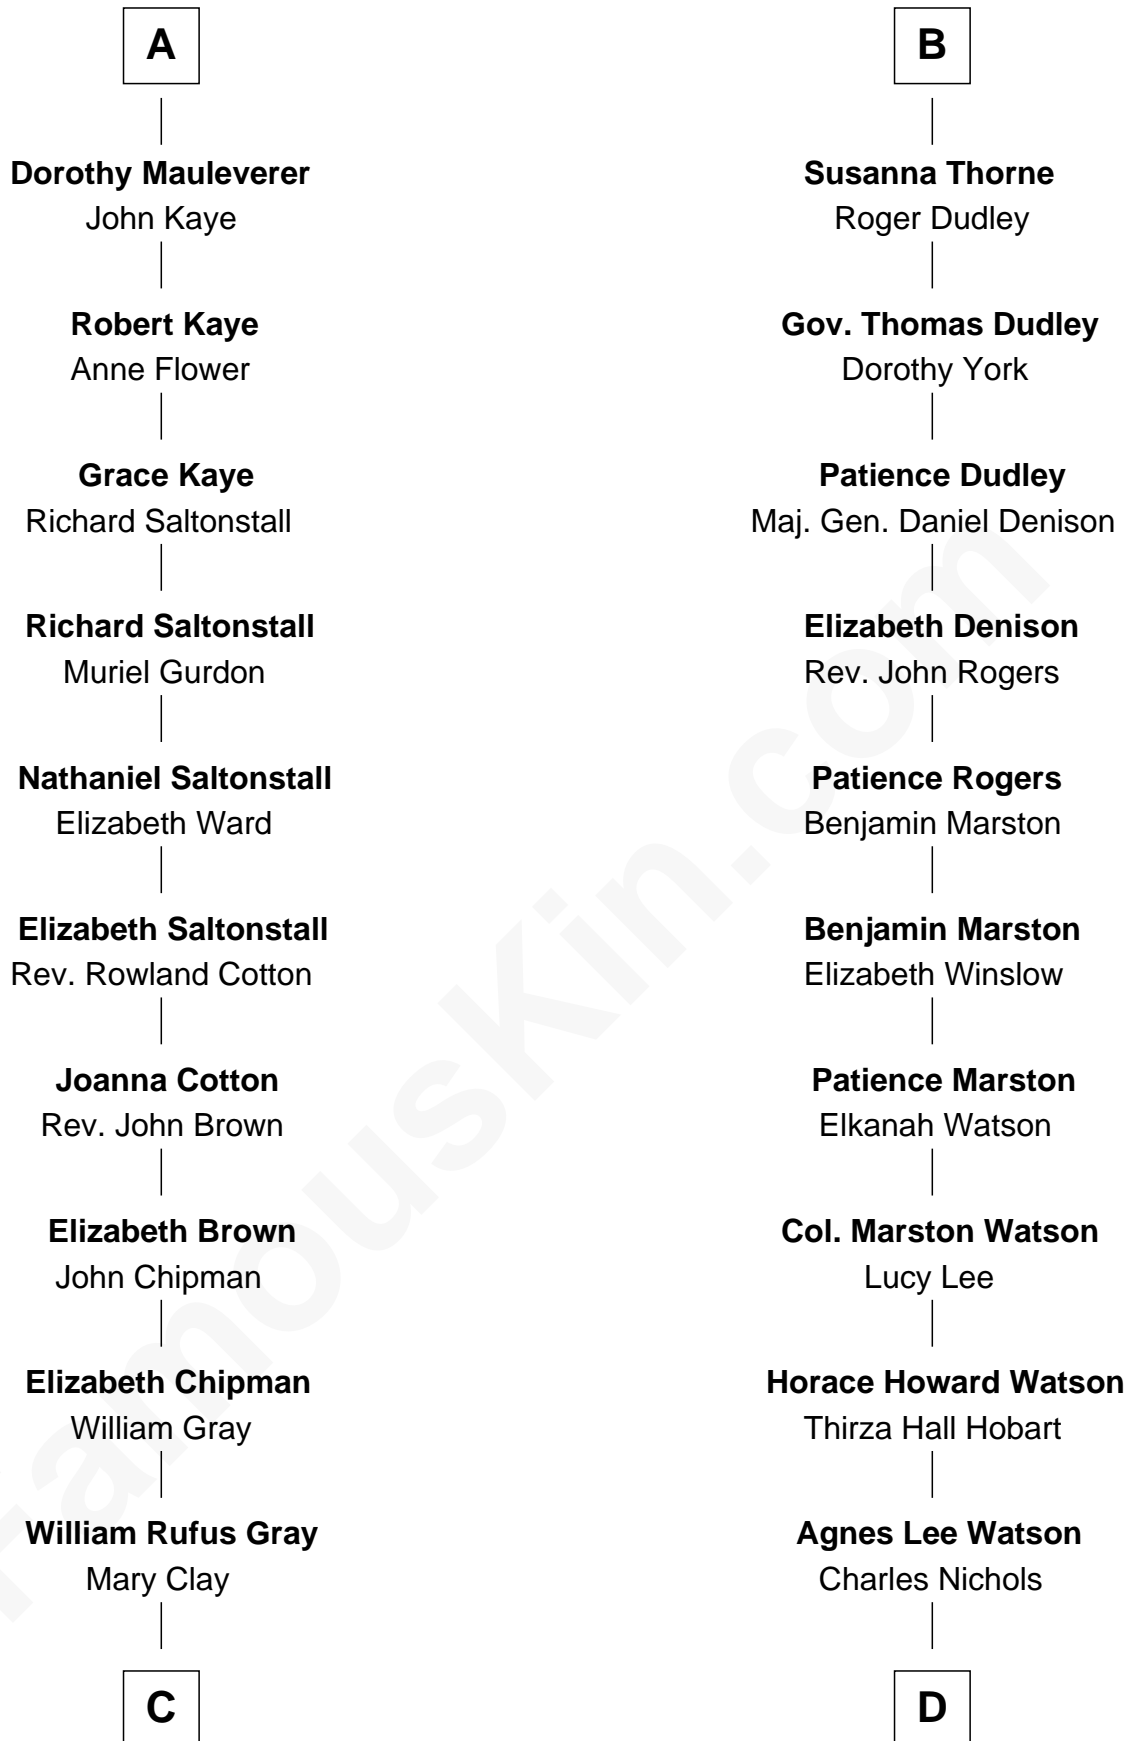

FamousKin.com Relationship Chart of

Story Musgrave

NASA Astronaut

21st cousin of

John Cena

Movie Actor and WWE Pro Wrestler

Sir John Grey

Avice Marmion

C

William Gray
Sarah Frances Loring

Edward Gray
Elizabeth Gray Story

Marguerite Gray
John Butler Swann

Marguerite Swann
Percy Musgrave

Story Musgrave
NASA Astronaut

D

Charles H. Nichols
Martha Emma Dix