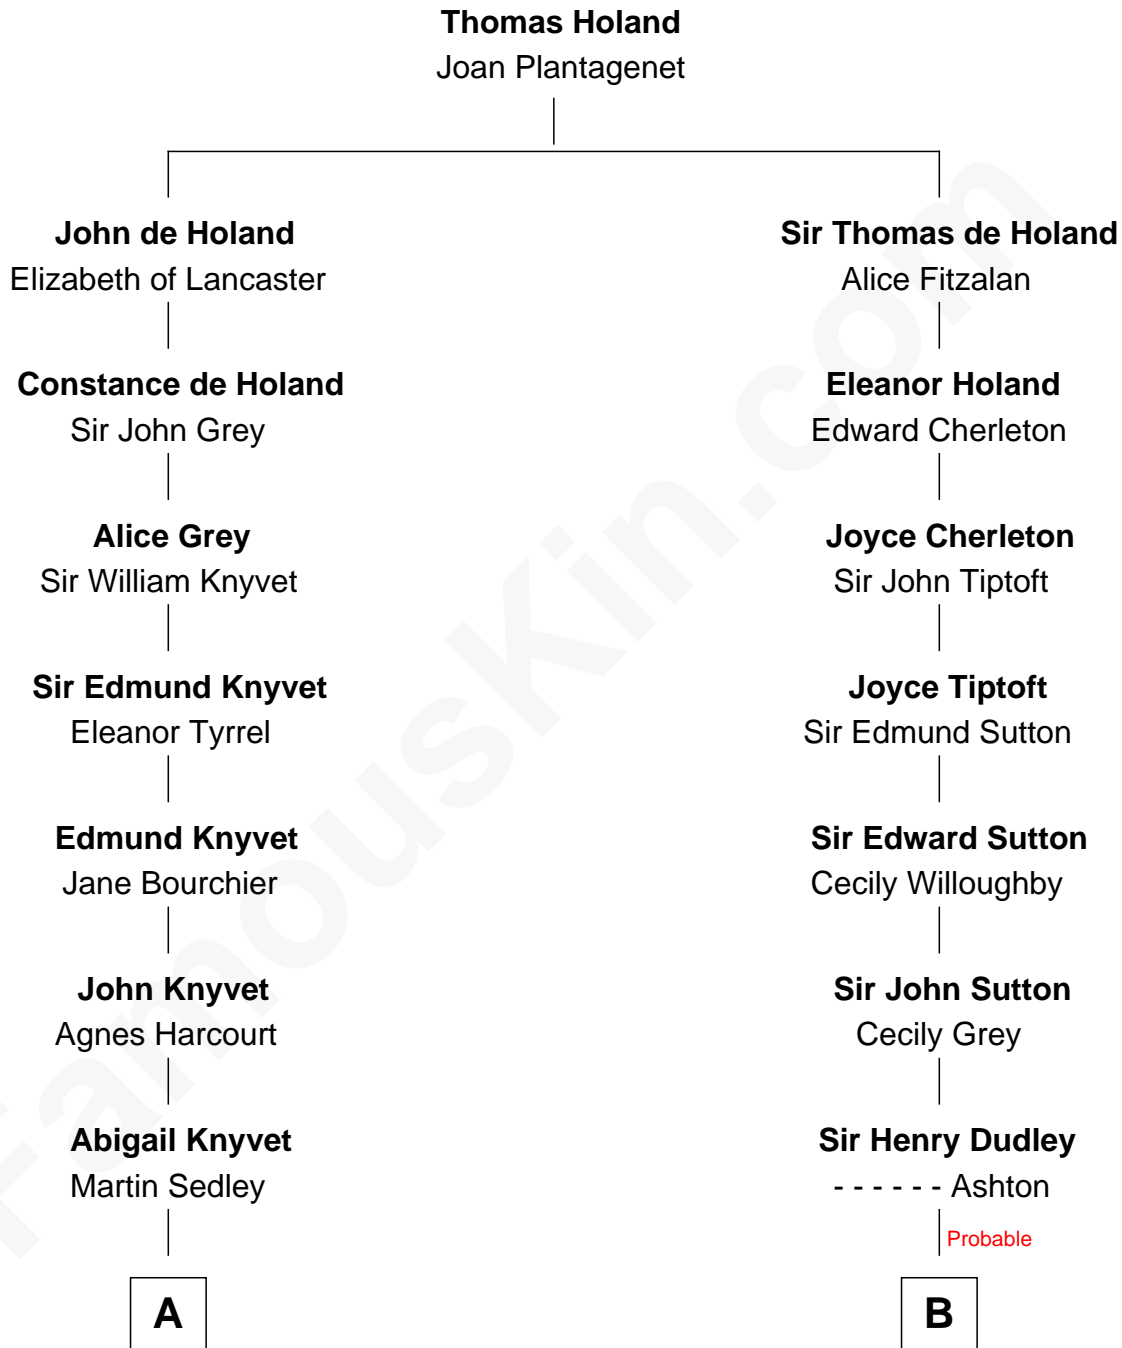

FamousKin.com
Relationship Chart of
Story Musgrave
NASA Astronaut

19th cousin 2 times removed of

John Cena
Movie Actor and WWE Pro Wrestler

C

Marguerite Gray
John Butler Swann

Marguerite Swann
Percy Musgrave

Story Musgrave
NASA Astronaut

D

Charles H. Nichols
Martha Emma Dix

Charles Nichols
Julia Ellen Skelton

Natalie Nichols
Ulysses John Lupien

Carol Frances Lupien
John Joseph Cena

John Cena
Actor and Pro Wrestler