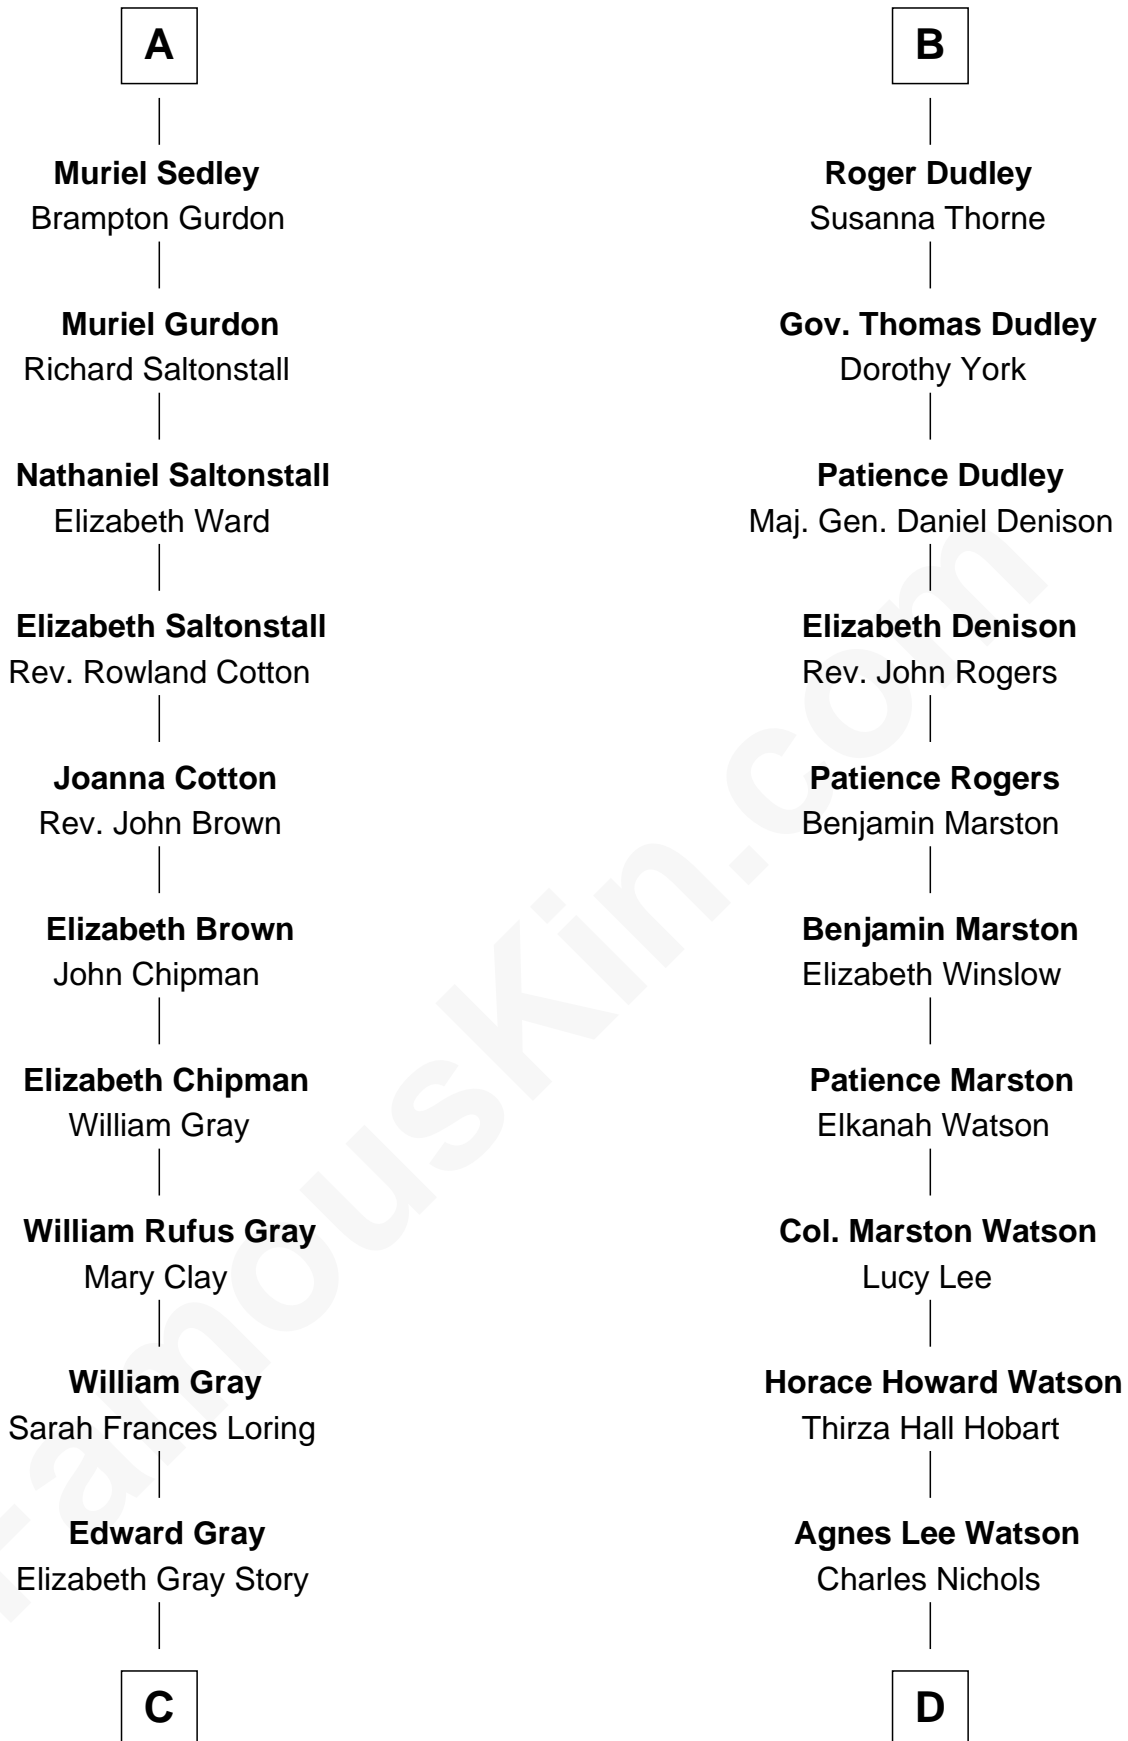

FamousKin.com
Relationship Chart of
Story Musgrave
NASA Astronaut

19th cousin 2 times removed of

John Cena
Movie Actor and WWE Pro Wrestler

C

Marguerite Gray
John Butler Swann

Marguerite Swann
Percy Musgrave

Story Musgrave
NASA Astronaut

D

Charles H. Nichols
Martha Emma Dix

Charles Nichols
Julia Ellen Skelton

Natalie Nichols
Ulysses John Lupien

Carol Frances Lupien
John Joseph Cena

John Cena
Actor and Pro Wrestler