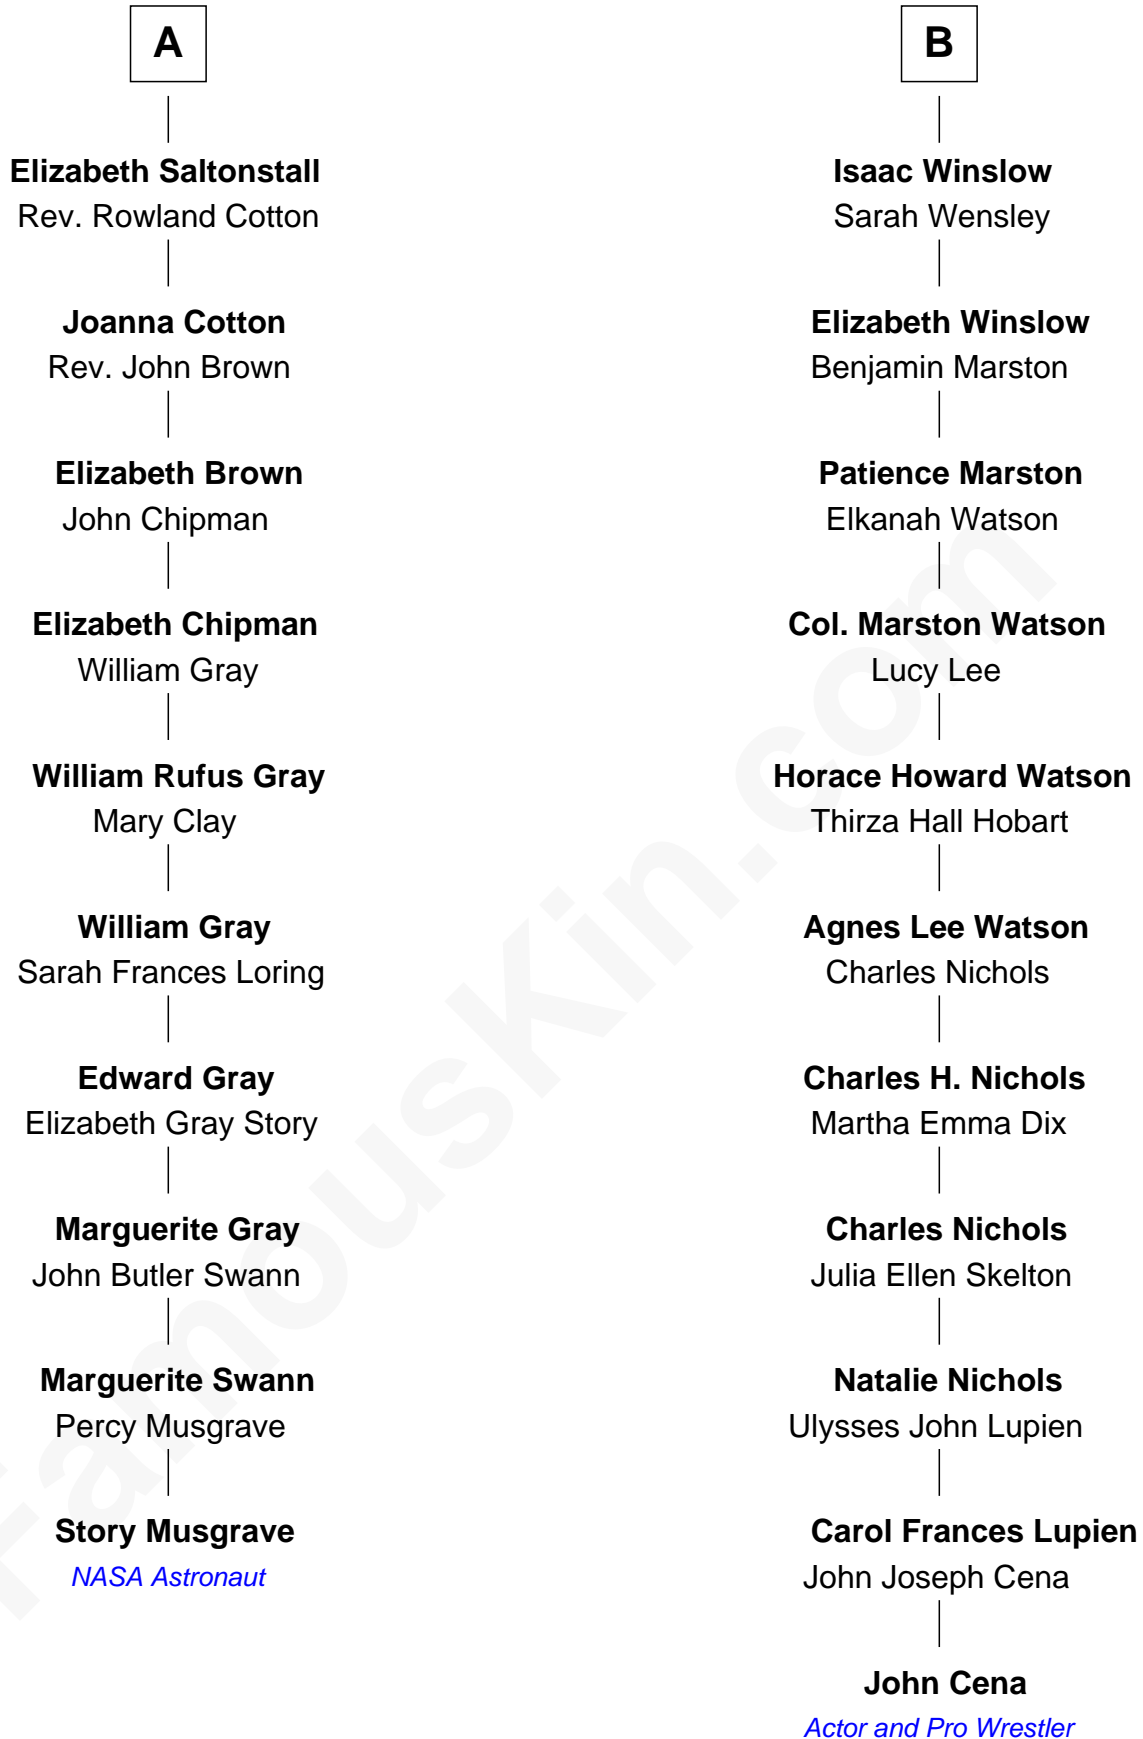

FamousKin.com
Relationship Chart of
Story Musgrave
NASA Astronaut

16th cousin 1 time removed of

John Cena
Movie Actor and WWE Pro Wrestler

John Cena photo by [Edward Joseph Hersom II](#)