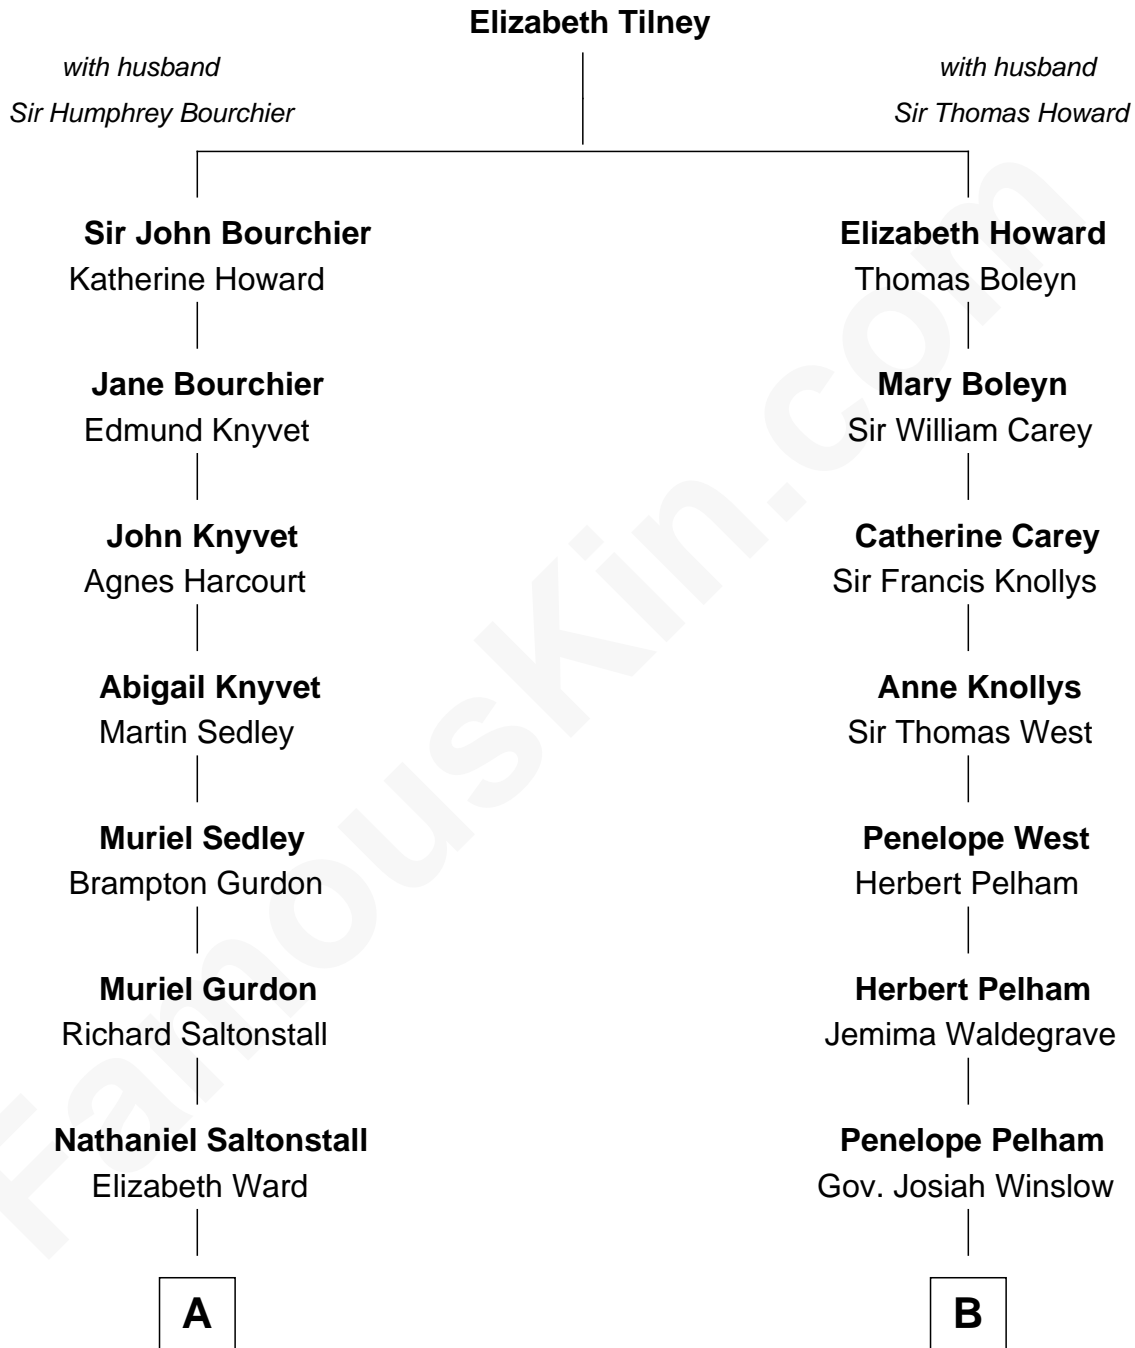

FamousKin.com
Relationship Chart of
Story Musgrave
NASA Astronaut

16th cousin 1 time removed of

John Cena
Movie Actor and WWE Pro Wrestler

John Cena photo by [Edward Joseph Hersom II](#)