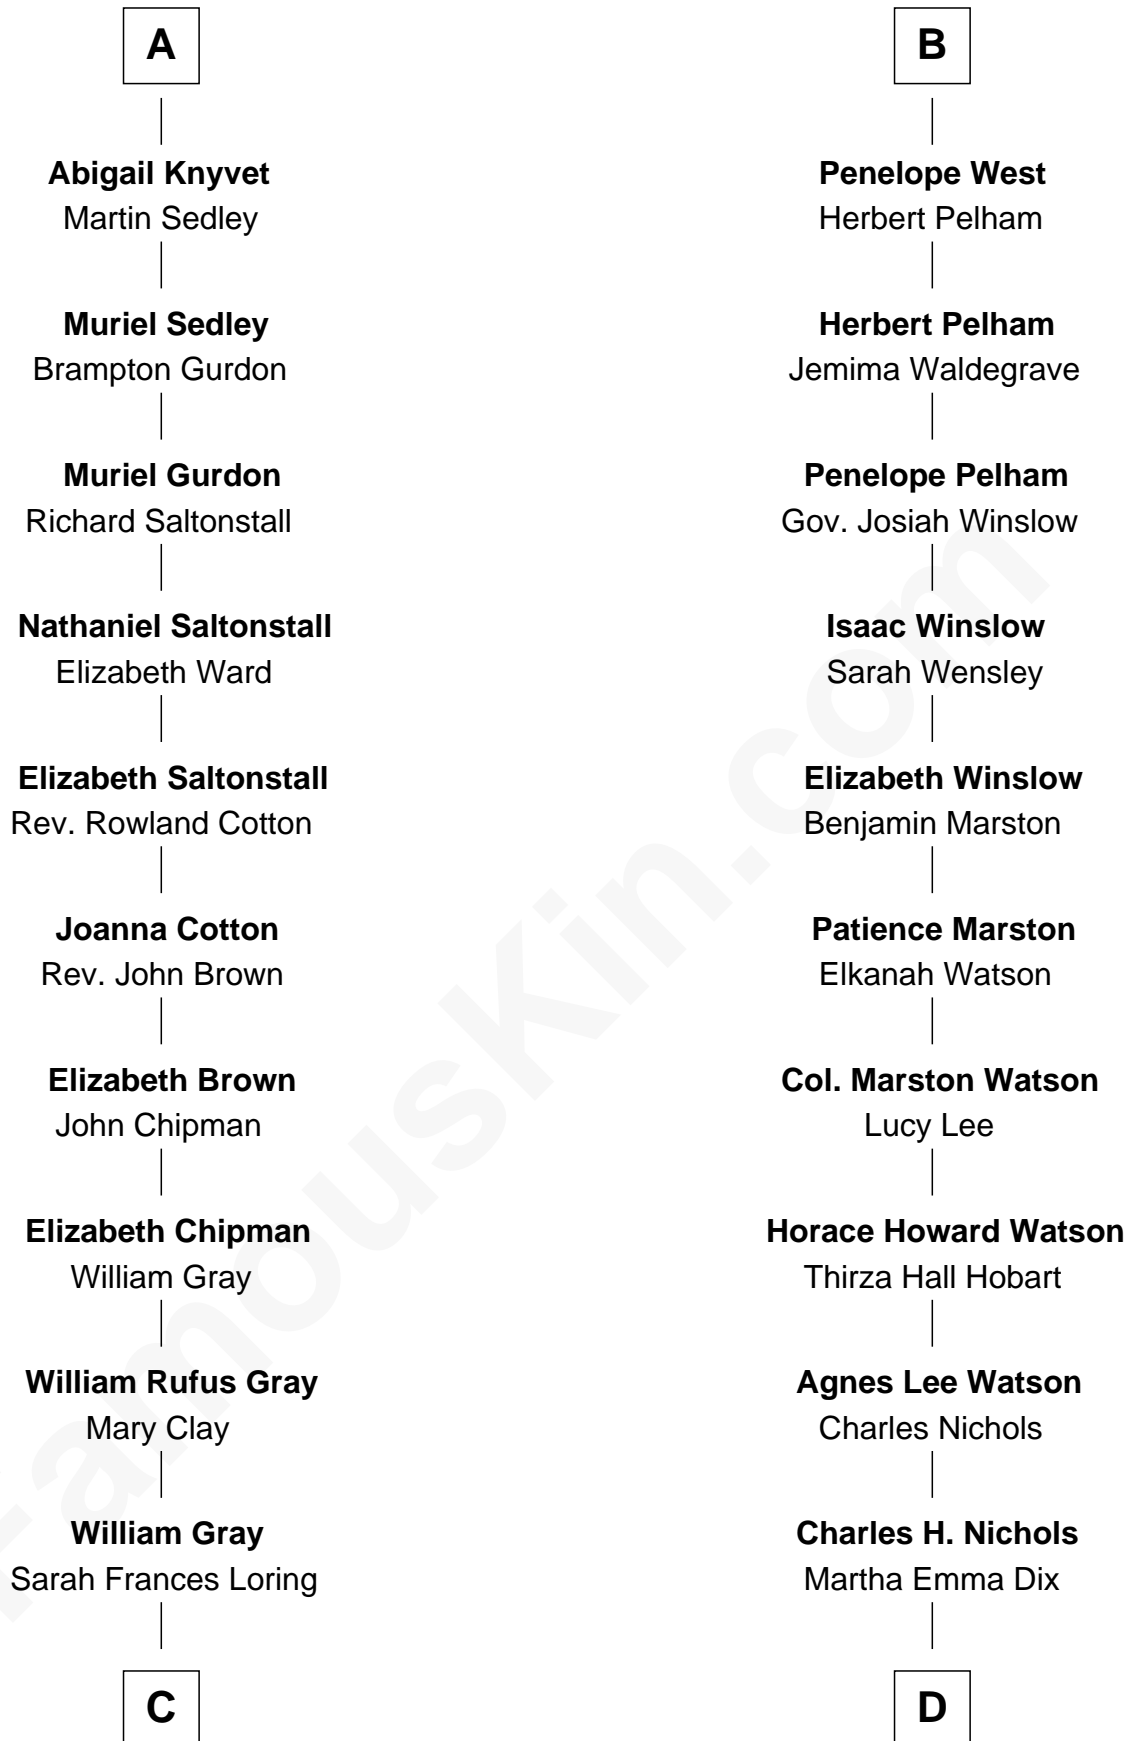

FamousKin.com Relationship Chart of

Story Musgrave

NASA Astronaut

20th cousin of

John Cena

Movie Actor and WWE Pro Wrestler

Sir Michael de la Pole

Katherine Wingfield

Michael de la Pole
Katherine de Stafford

William de la Pole

Joan de la Pole
Thomas Stonor

Mary Stonor
John Barantyne

Sir William Barantyne
Mary Reade

Margaret Barantyne
Sir John Harcourt

Agnes Harcourt
John Knyvet

A

Anne de la Pole
Robert Thorley

Margaret Thorley
Sir Reynold West

Sir Richard West
Katherine Hungerford

Sir Thomas West
Eleanor Copley

Sir George West
Elizabeth Morton

Sir William West
Elizabeth Strange

Sir Thomas West
Anne Knollys

B

C

Edward Gray
Elizabeth Gray Story

Marguerite Gray
John Butler Swann

Marguerite Swann
Percy Musgrave

Story Musgrave
NASA Astronaut

D

Charles Nichols
Julia Ellen Skelton