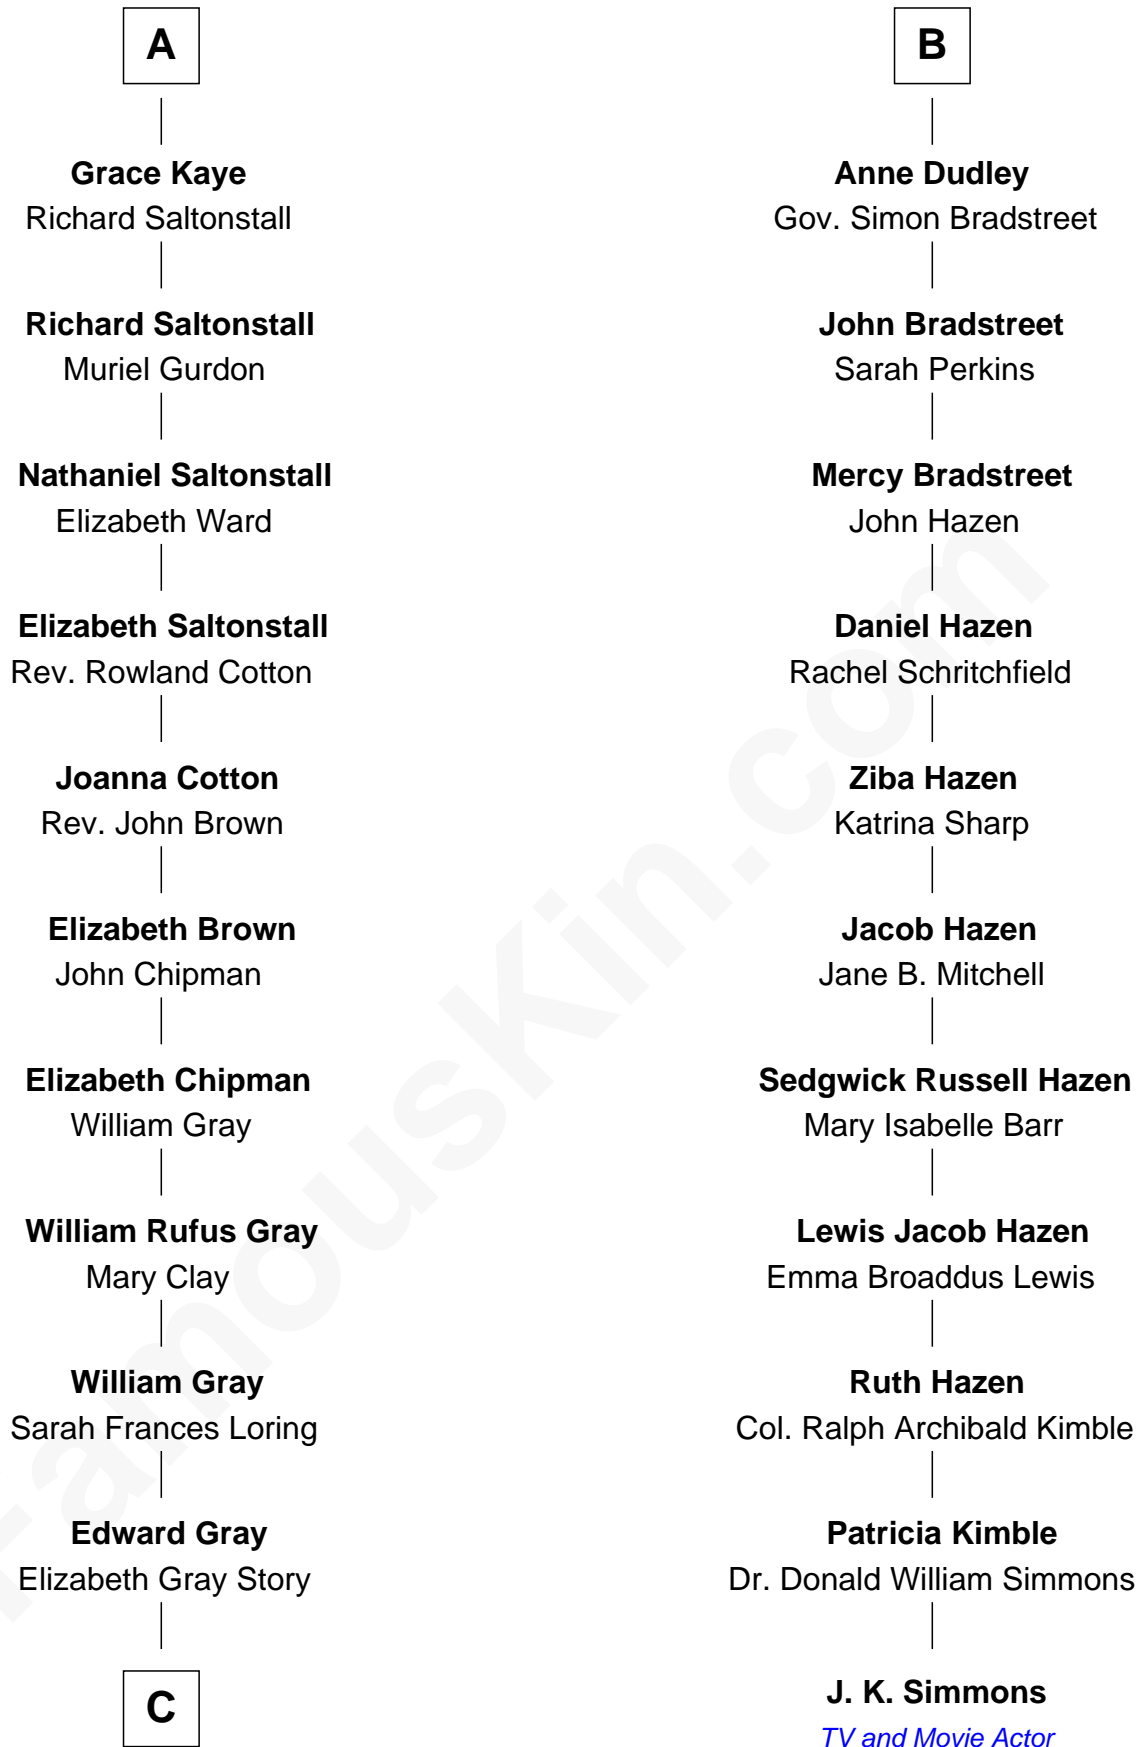

FamousKin.com

Relationship Chart of

Story Musgrave

NASA Astronaut

17th cousin 2 times removed of

J. K. Simmons
TV and Movie Actor

C

—
Marguerite Gray
John Butler Swann

—
Marguerite Swann
Percy Musgrave

—
Story Musgrave
NASA Astronaut

FamousKin.com