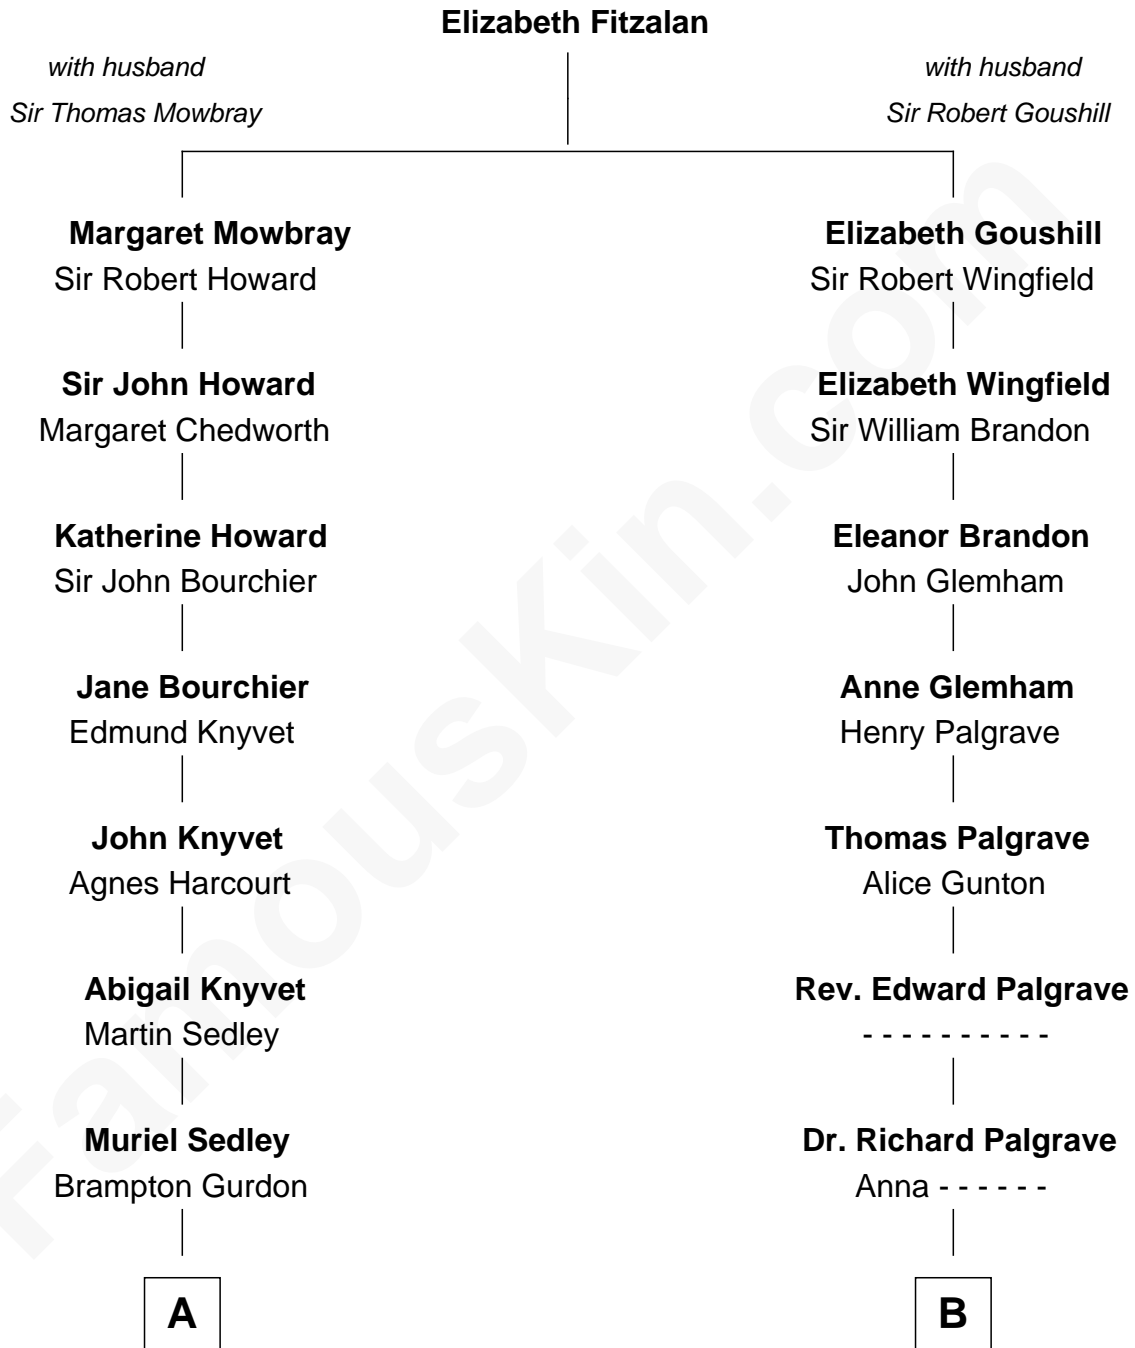

FamousKin.com

Relationship Chart of

Story Musgrave

NASA Astronaut

15th cousin 3 times removed of

Henry Clay Folger

Founder of Folger Shakespeare Library and Chairman of Standard Oil

C

—
Marguerite Swann

Percy Musgrave

—
Story Musgrave

NASA Astronaut

FamousKin.com