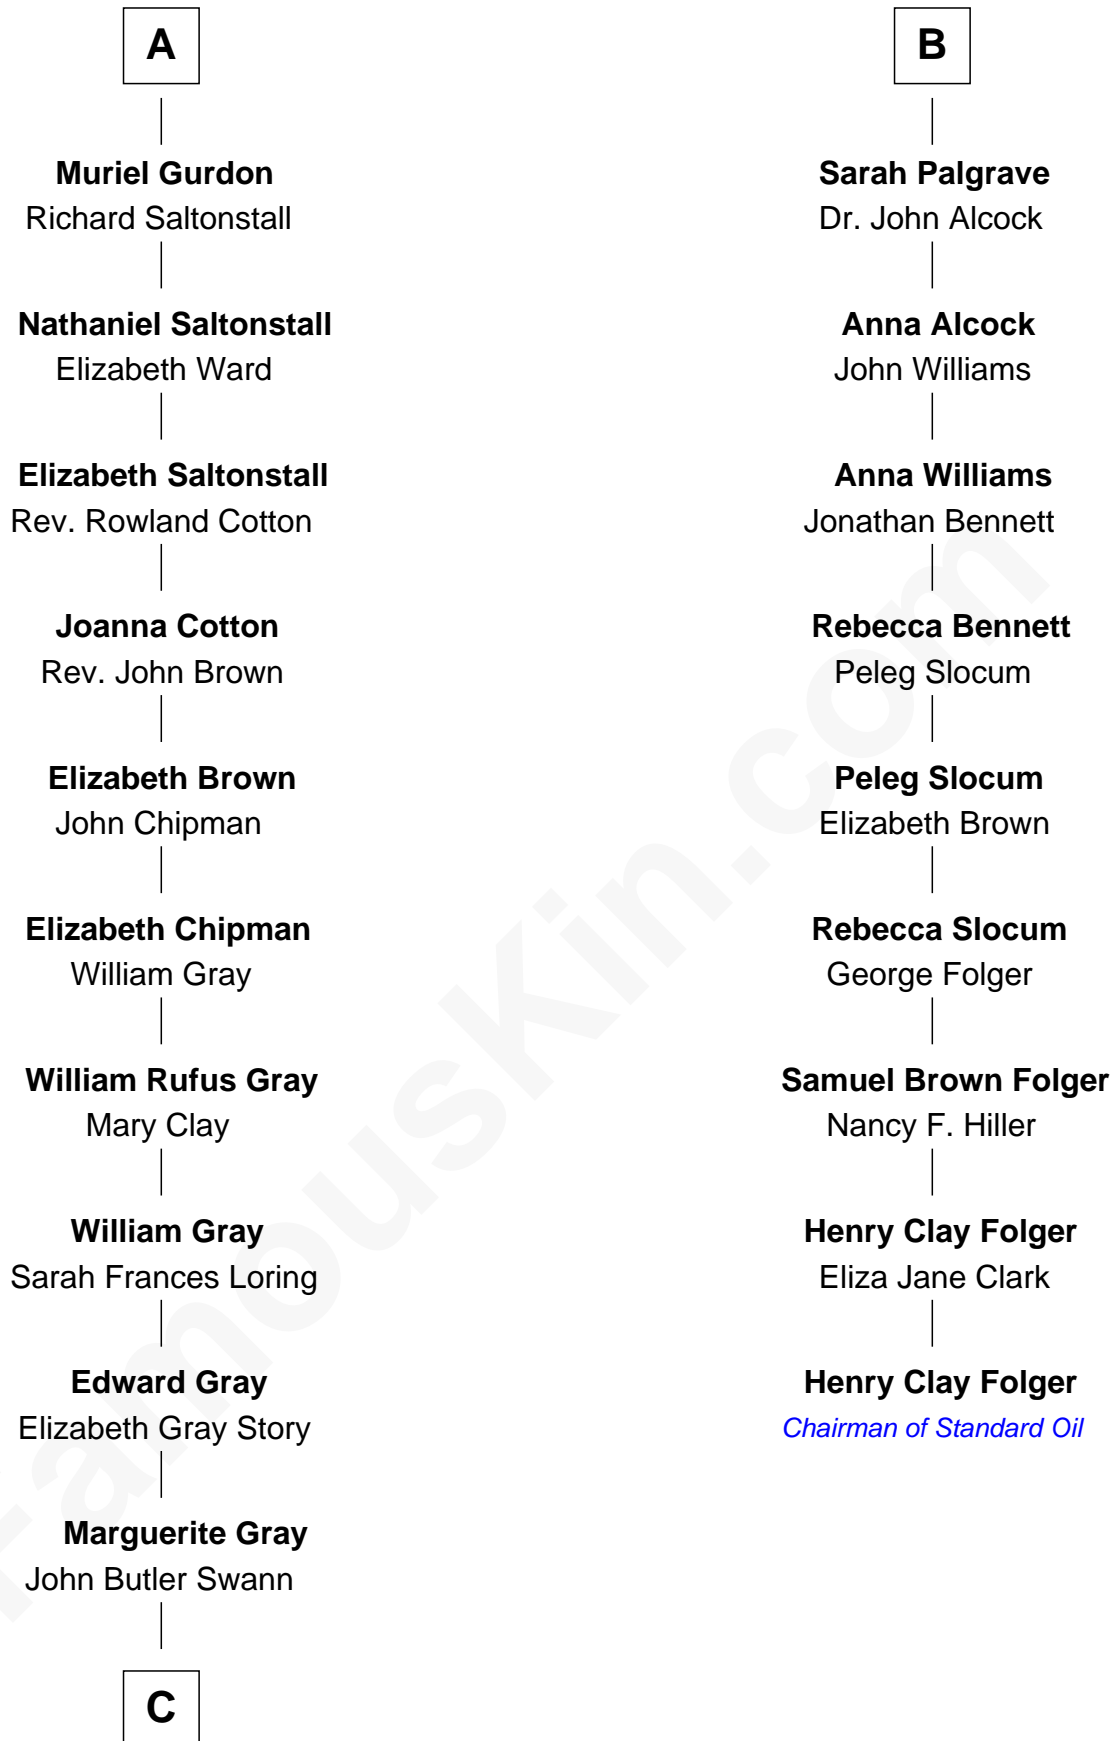

FamousKin.com

Relationship Chart of

Story Musgrave

NASA Astronaut

15th cousin 3 times removed of

Henry Clay Folger

Founder of Folger Shakespeare Library and Chairman of Standard Oil

C

—
Marguerite Swann

Percy Musgrave

—
Story Musgrave

NASA Astronaut

FamousKin.com