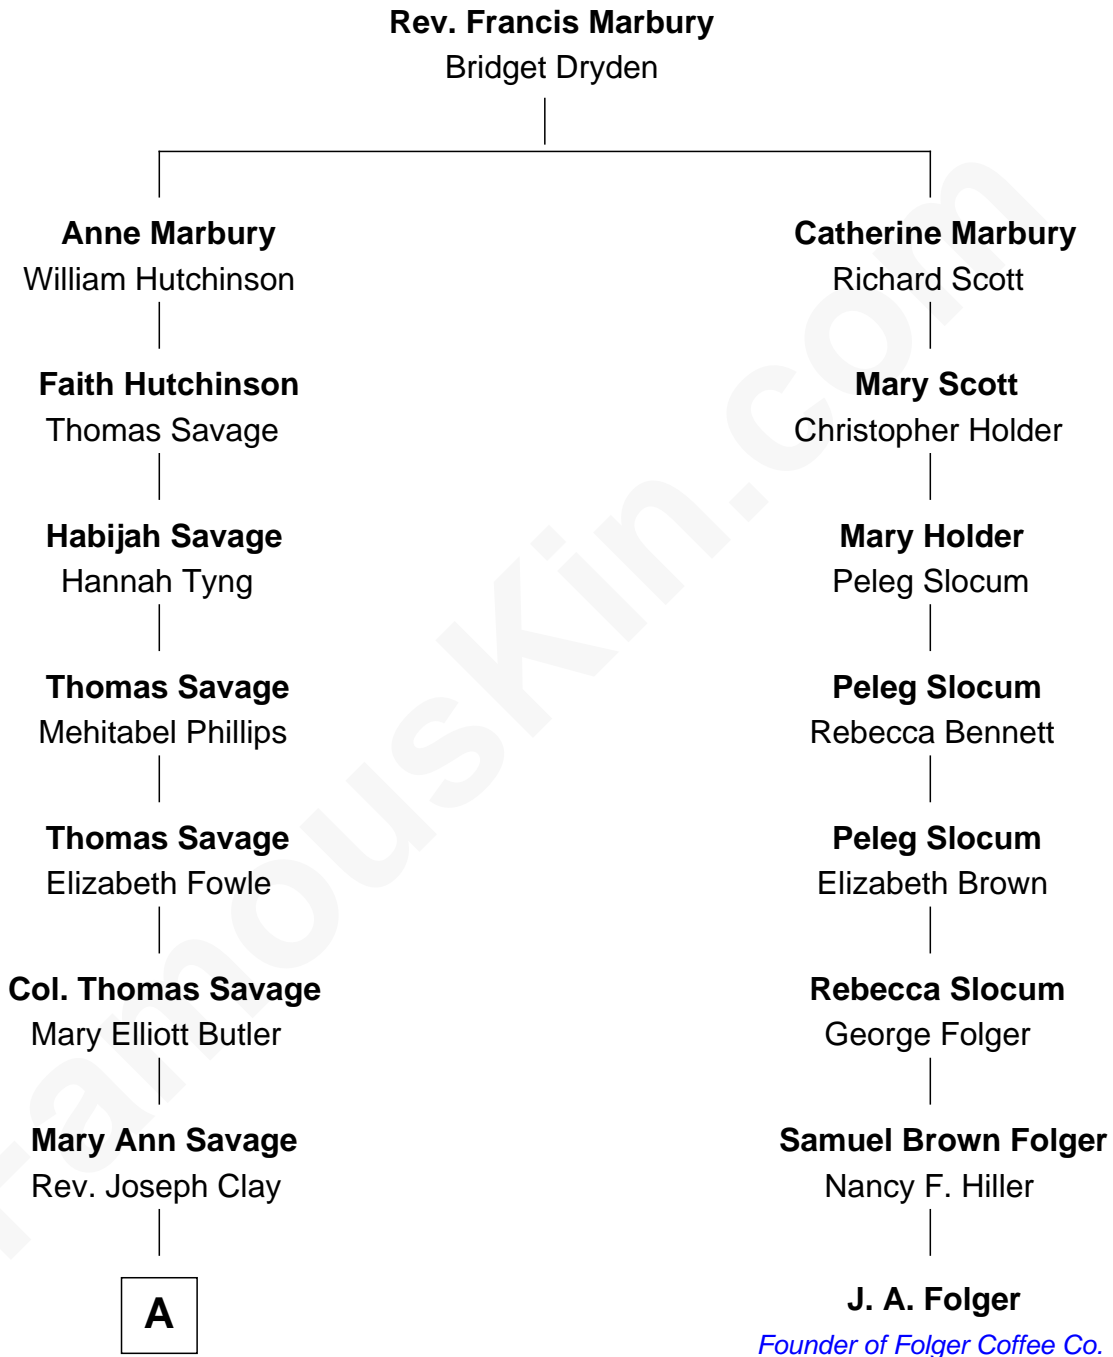

FamousKin.com
Relationship Chart of
Story Musgrave
NASA Astronaut

7th cousin 5 times removed of

J. A. Folger
Founder of Folger Coffee Company

A

—
Mary Clay

William Rufus Gray

—
William Gray

Sarah Frances Loring

—
Edward Gray

Elizabeth Gray Story

—
Marguerite Gray

John Butler Swann

—
Marguerite Swann

Percy Musgrave

—
Story Musgrave

NASA Astronaut