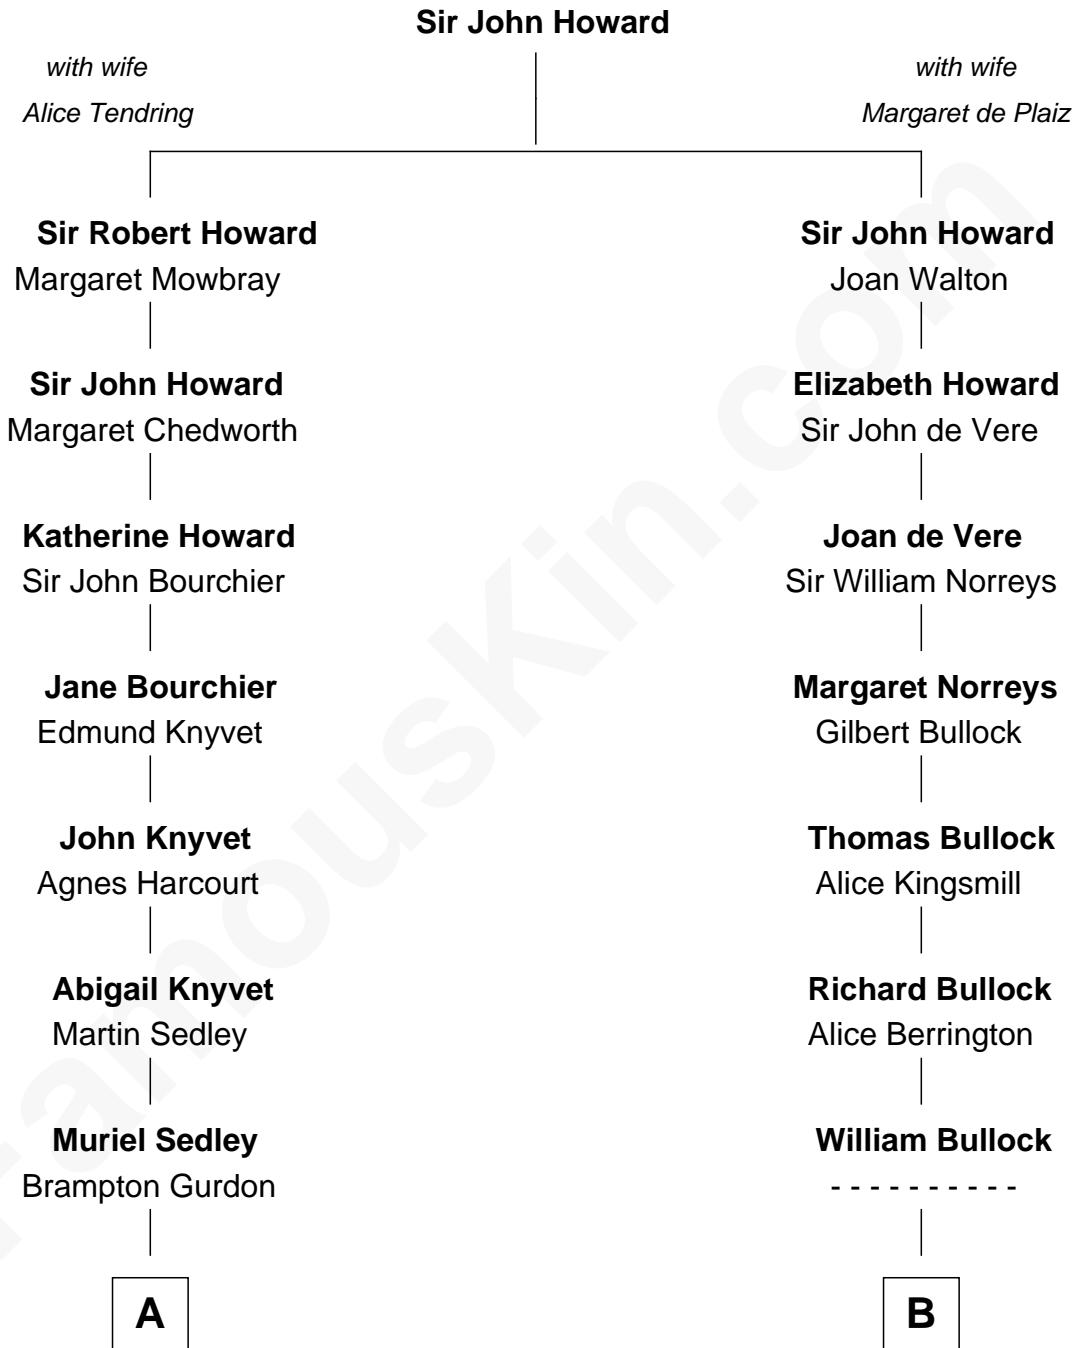

**FamousKin.com**  
**Relationship Chart of**  
**Story Musgrave**  
*NASA Astronaut*

12th cousin 6 times removed of

**Samuel Howard**  
*Boston Tea Party Participant*

**C**

—  
**Marguerite Swann**

Percy Musgrave

—  
**Story Musgrave**

*NASA Astronaut*

FamousKin.com