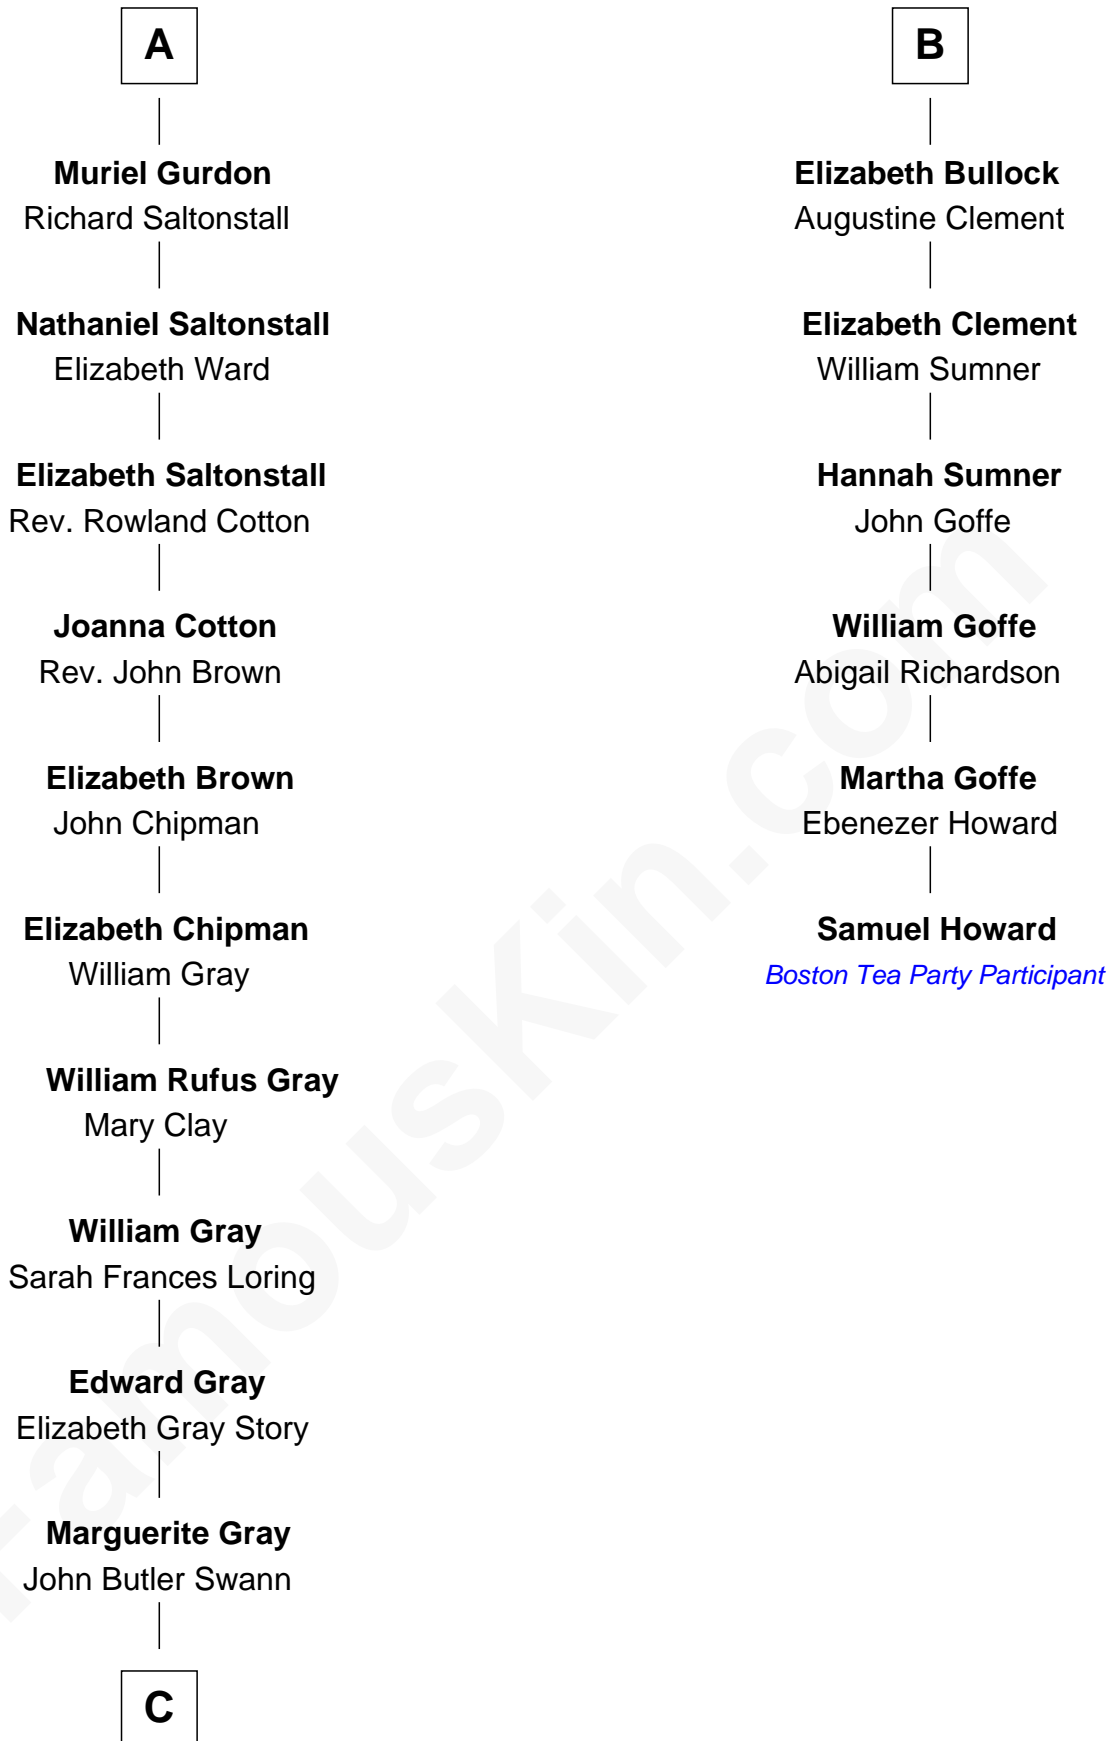

**FamousKin.com**  
**Relationship Chart of**  
**Story Musgrave**  
*NASA Astronaut*

12th cousin 6 times removed of

**Samuel Howard**  
*Boston Tea Party Participant*

**C**

—  
**Marguerite Swann**

Percy Musgrave

—  
**Story Musgrave**

*NASA Astronaut*

FamousKin.com