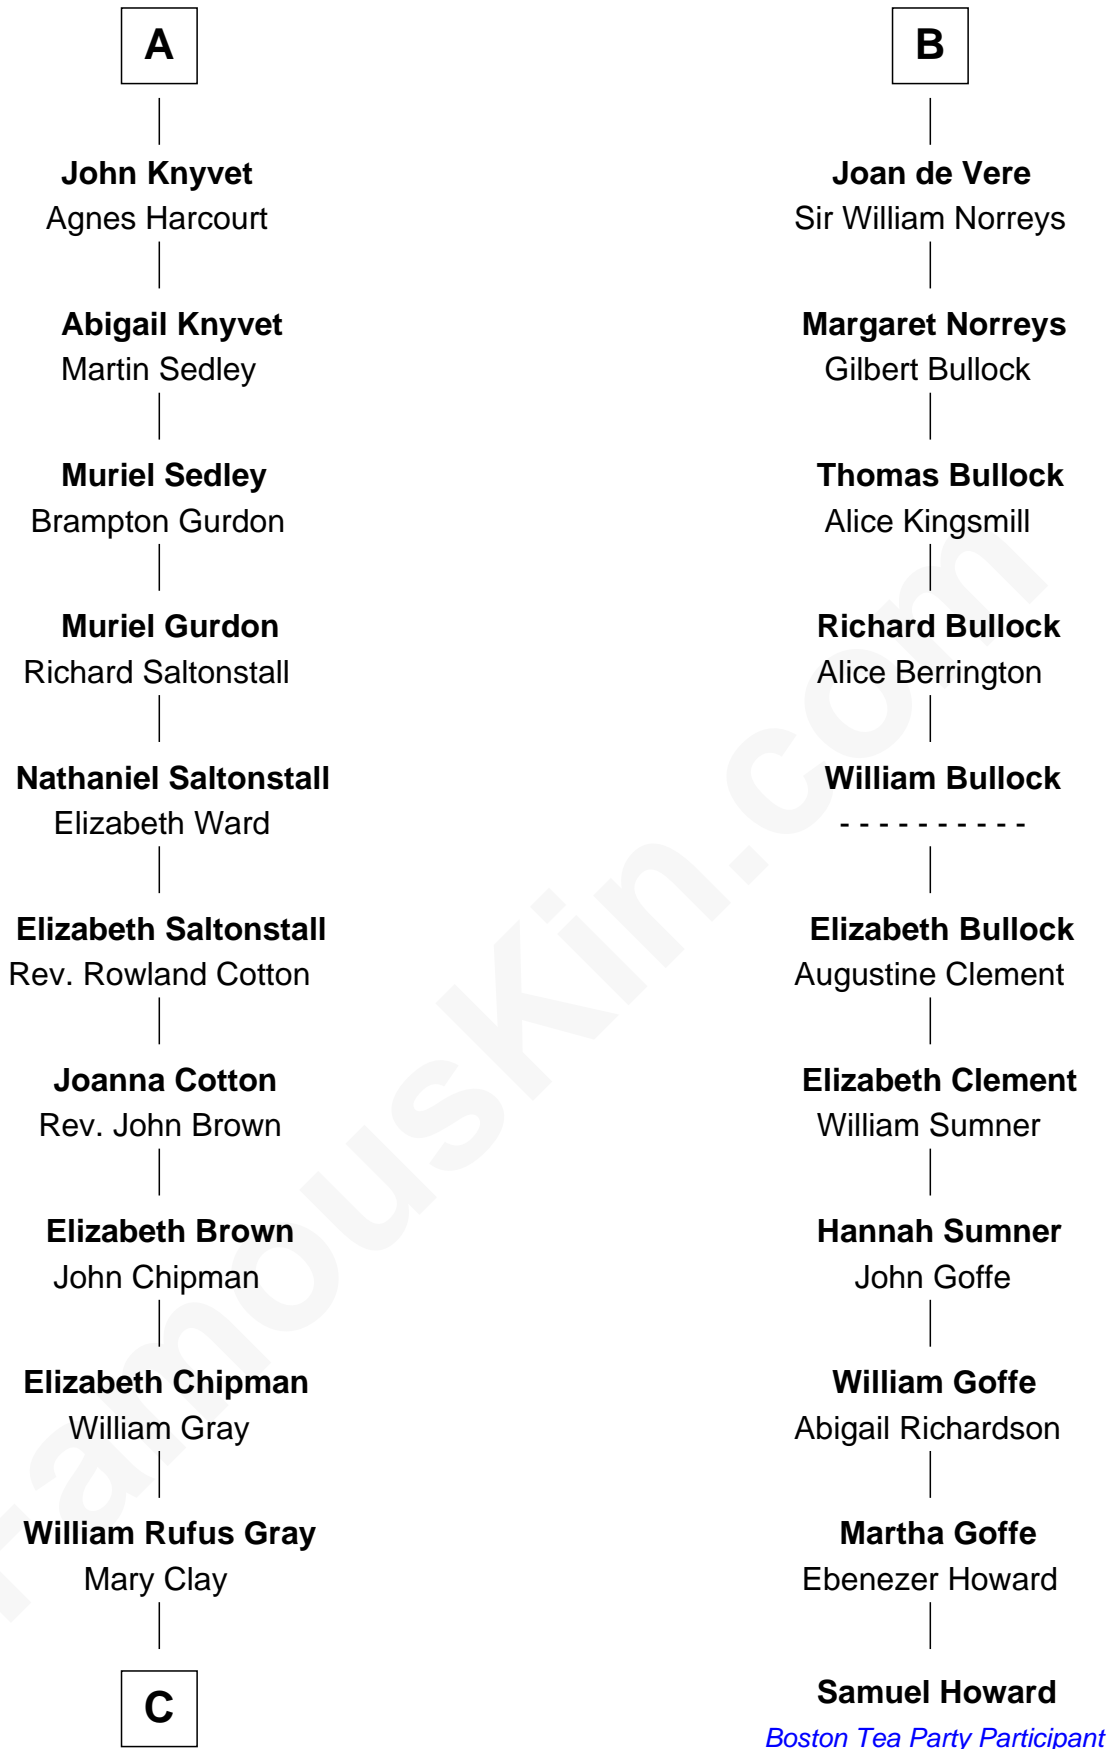

FamousKin.com

Relationship Chart of

Story Musgrave

NASA Astronaut

17th cousin 4 times removed of

Samuel Howard
Boston Tea Party Participant

C

—
William Gray
Sarah Frances Loring

—
Edward Gray
Elizabeth Gray Story

—
Marguerite Gray
John Butler Swann

—
Marguerite Swann
Percy Musgrave

—
Story Musgrave
NASA Astronaut

FamousKin.com