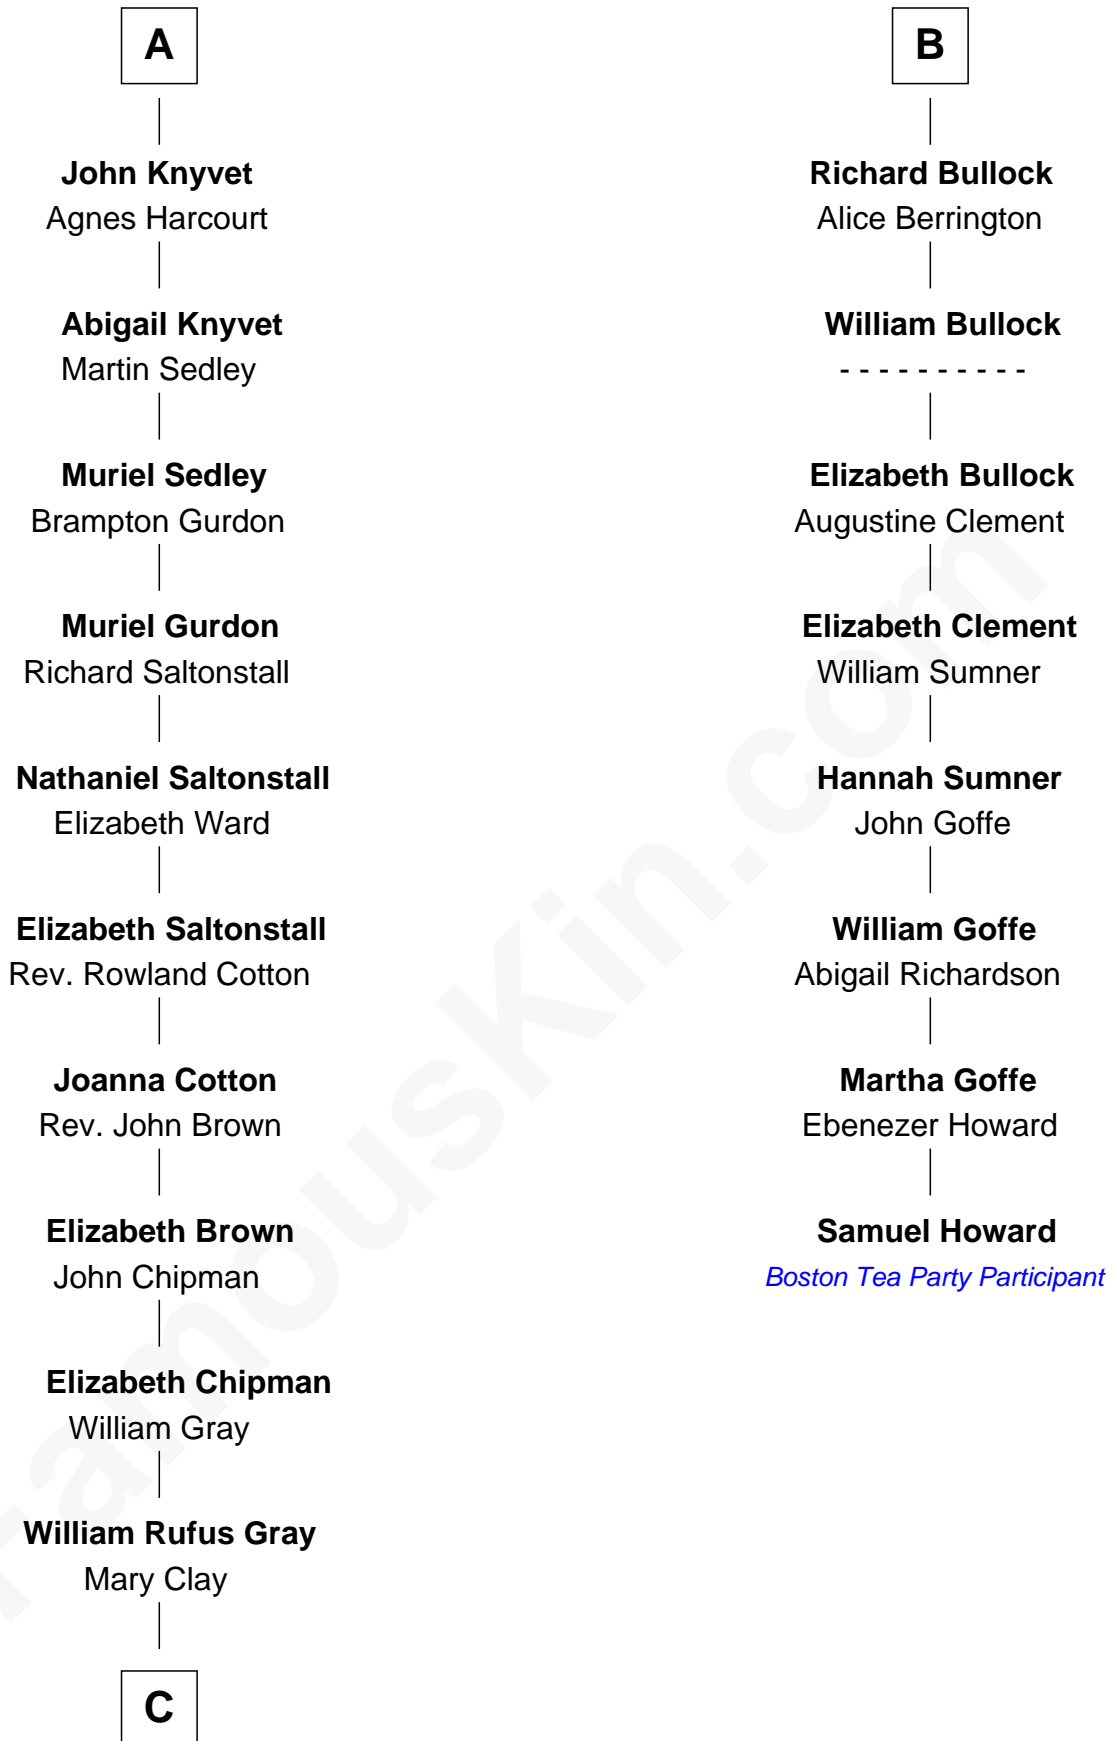

FamousKin.com
Relationship Chart of
Story Musgrave
NASA Astronaut

14th cousin 7 times removed of

Samuel Howard
Boston Tea Party Participant

Bartholomew de Badlesmere
 Margaret de Clare

Margery de Badlesmere

Aubrey de Vere

Alice FitzWalter

Sir Richard de Vere

Alice Sergeaux

Sir John de Vere

Elizabeth Howard

Joan de Vere

Sir William Norreys

Margaret Norreys

Gilbert Bullock

Thomas Bullock

Alice Kingsmill

B

C

—
William Gray
Sarah Frances Loring

—
Edward Gray
Elizabeth Gray Story