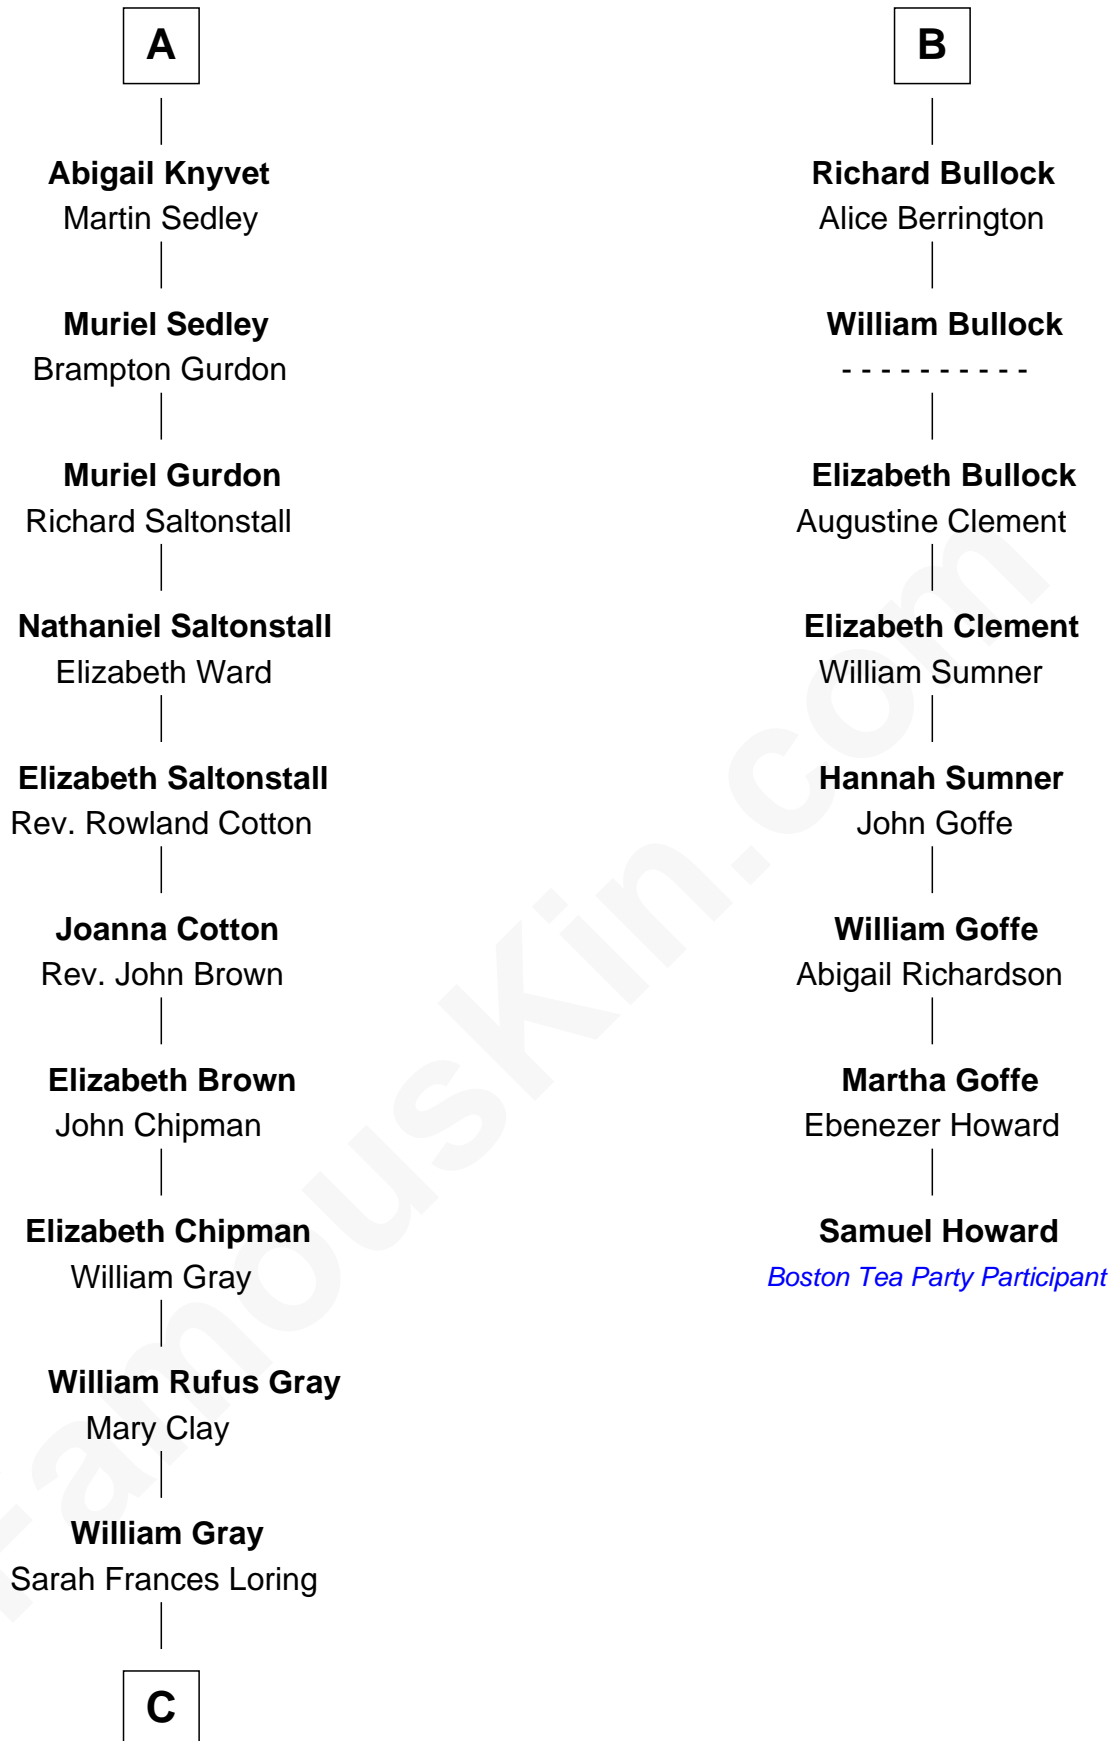

FamousKin.com
Relationship Chart of
Story Musgrave
NASA Astronaut

14th cousin 6 times removed of
Samuel Howard
Boston Tea Party Participant

C

—
Edward Gray
Elizabeth Gray Story

—
Marguerite Gray
John Butler Swann

—
Marguerite Swann
Percy Musgrave

—
Story Musgrave
NASA Astronaut

FamousKin.com