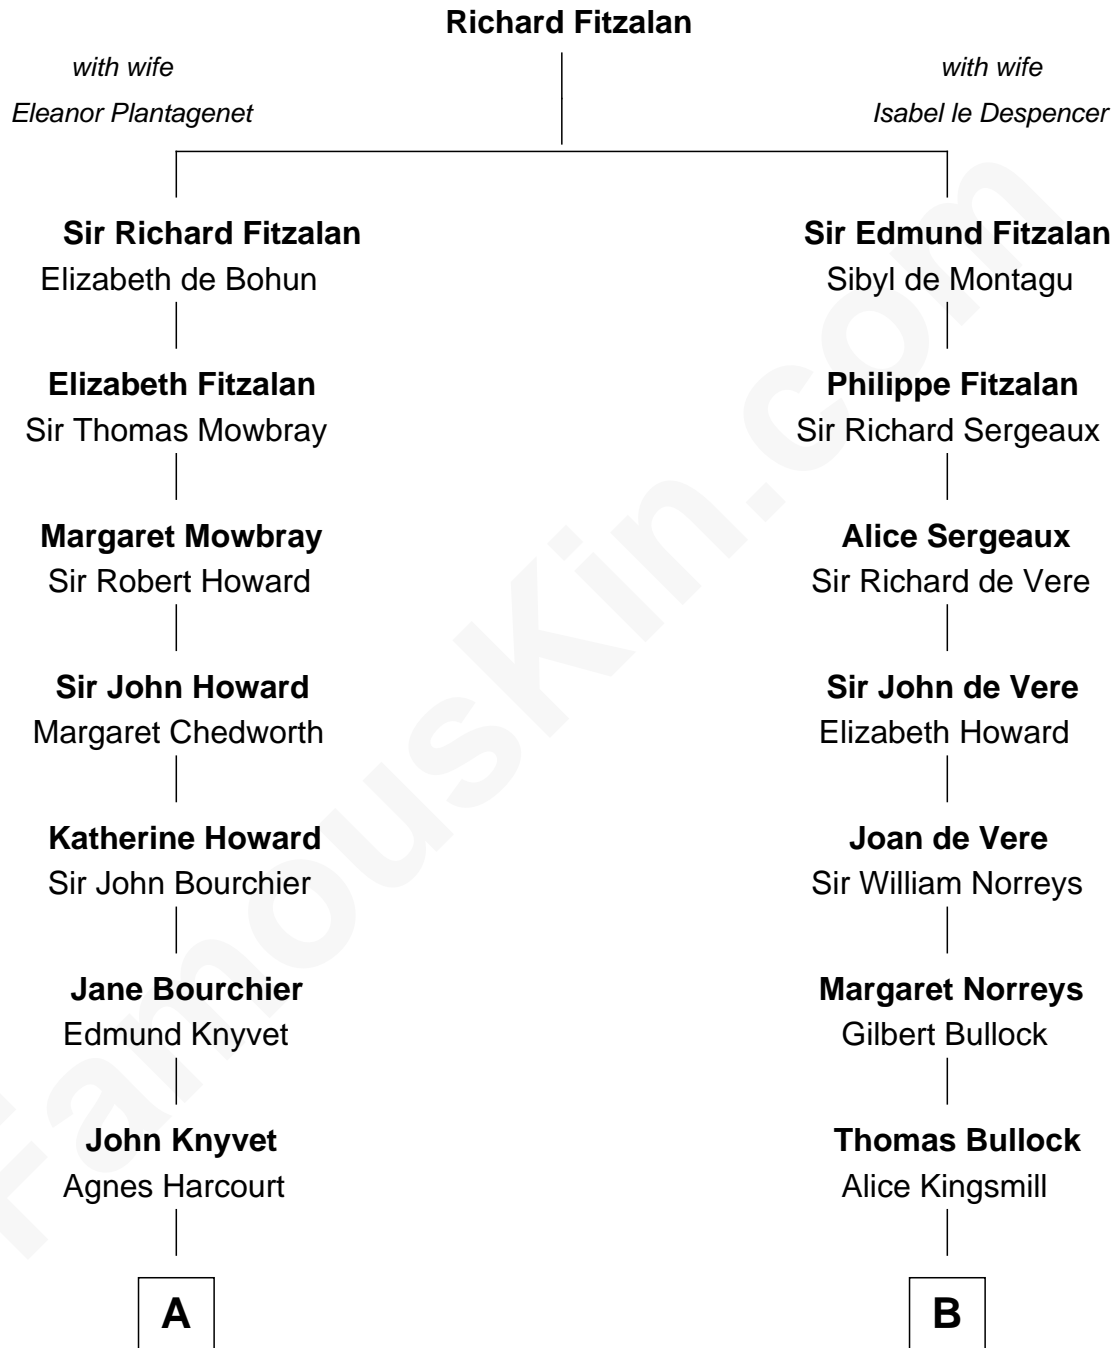

FamousKin.com
Relationship Chart of
Story Musgrave
NASA Astronaut

14th cousin 6 times removed of
Samuel Howard
Boston Tea Party Participant

C

—
Edward Gray
Elizabeth Gray Story

—
Marguerite Gray
John Butler Swann

—
Marguerite Swann
Percy Musgrave

—
Story Musgrave
NASA Astronaut

FamousKin.com