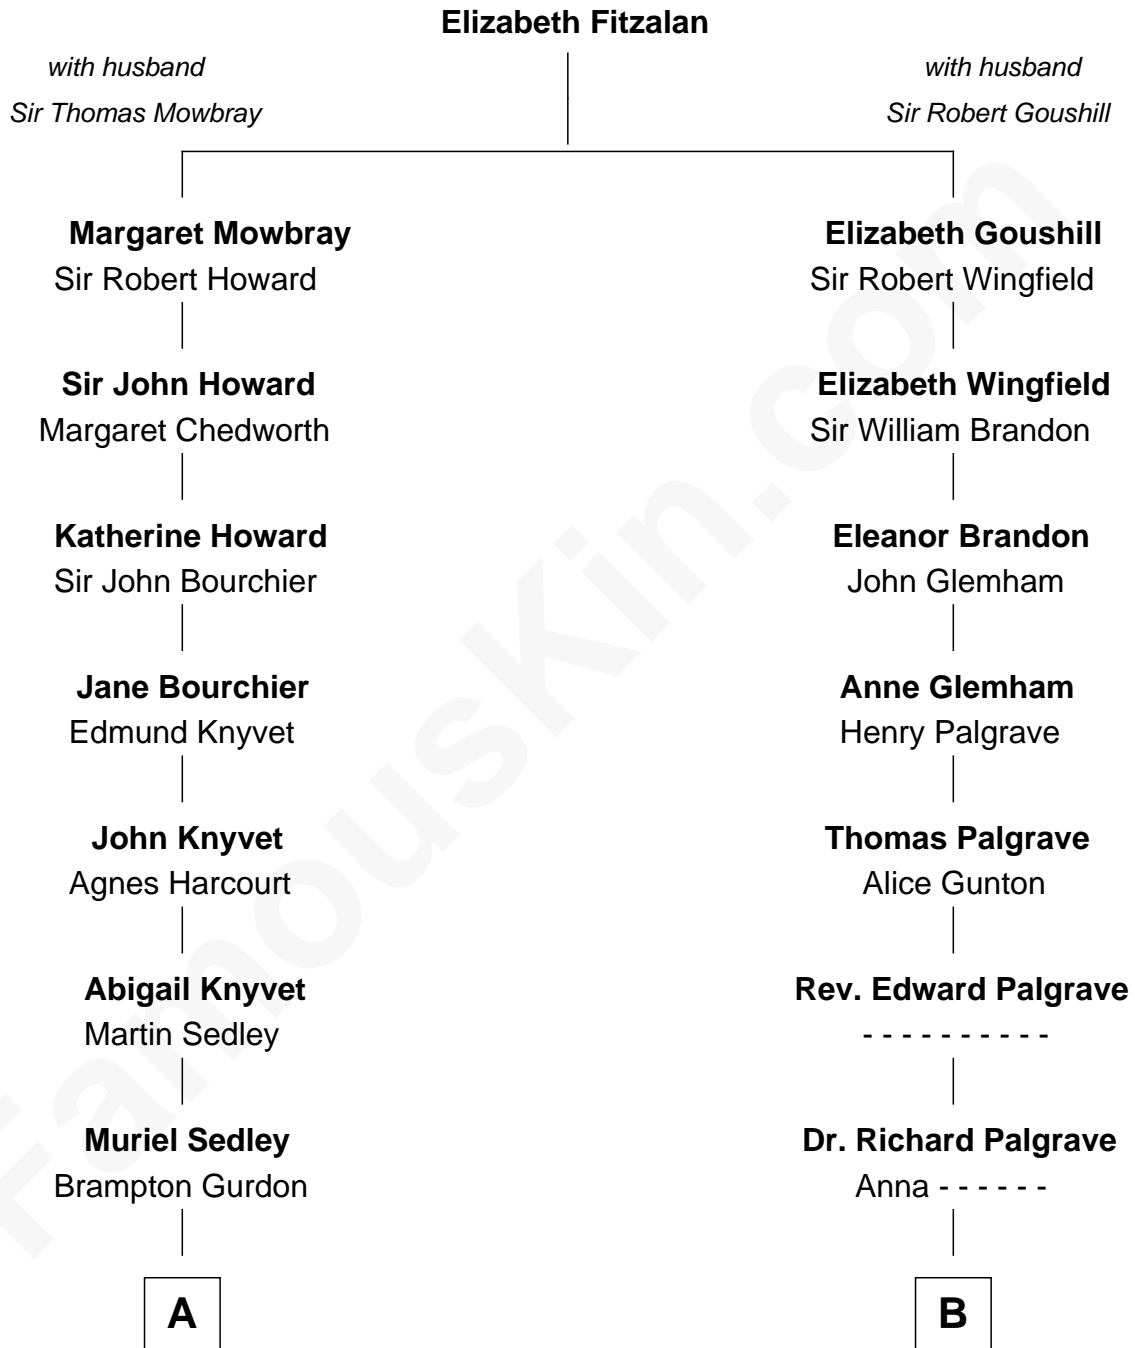

FamousKin.com

Relationship Chart of

Story Musgrave

NASA Astronaut

12th cousin 6 times removed of

Eli Whitney
Inventor of the Cotton Gin

C

—
Marguerite Swann

Percy Musgrave

—
Story Musgrave

NASA Astronaut

FamousKin.com