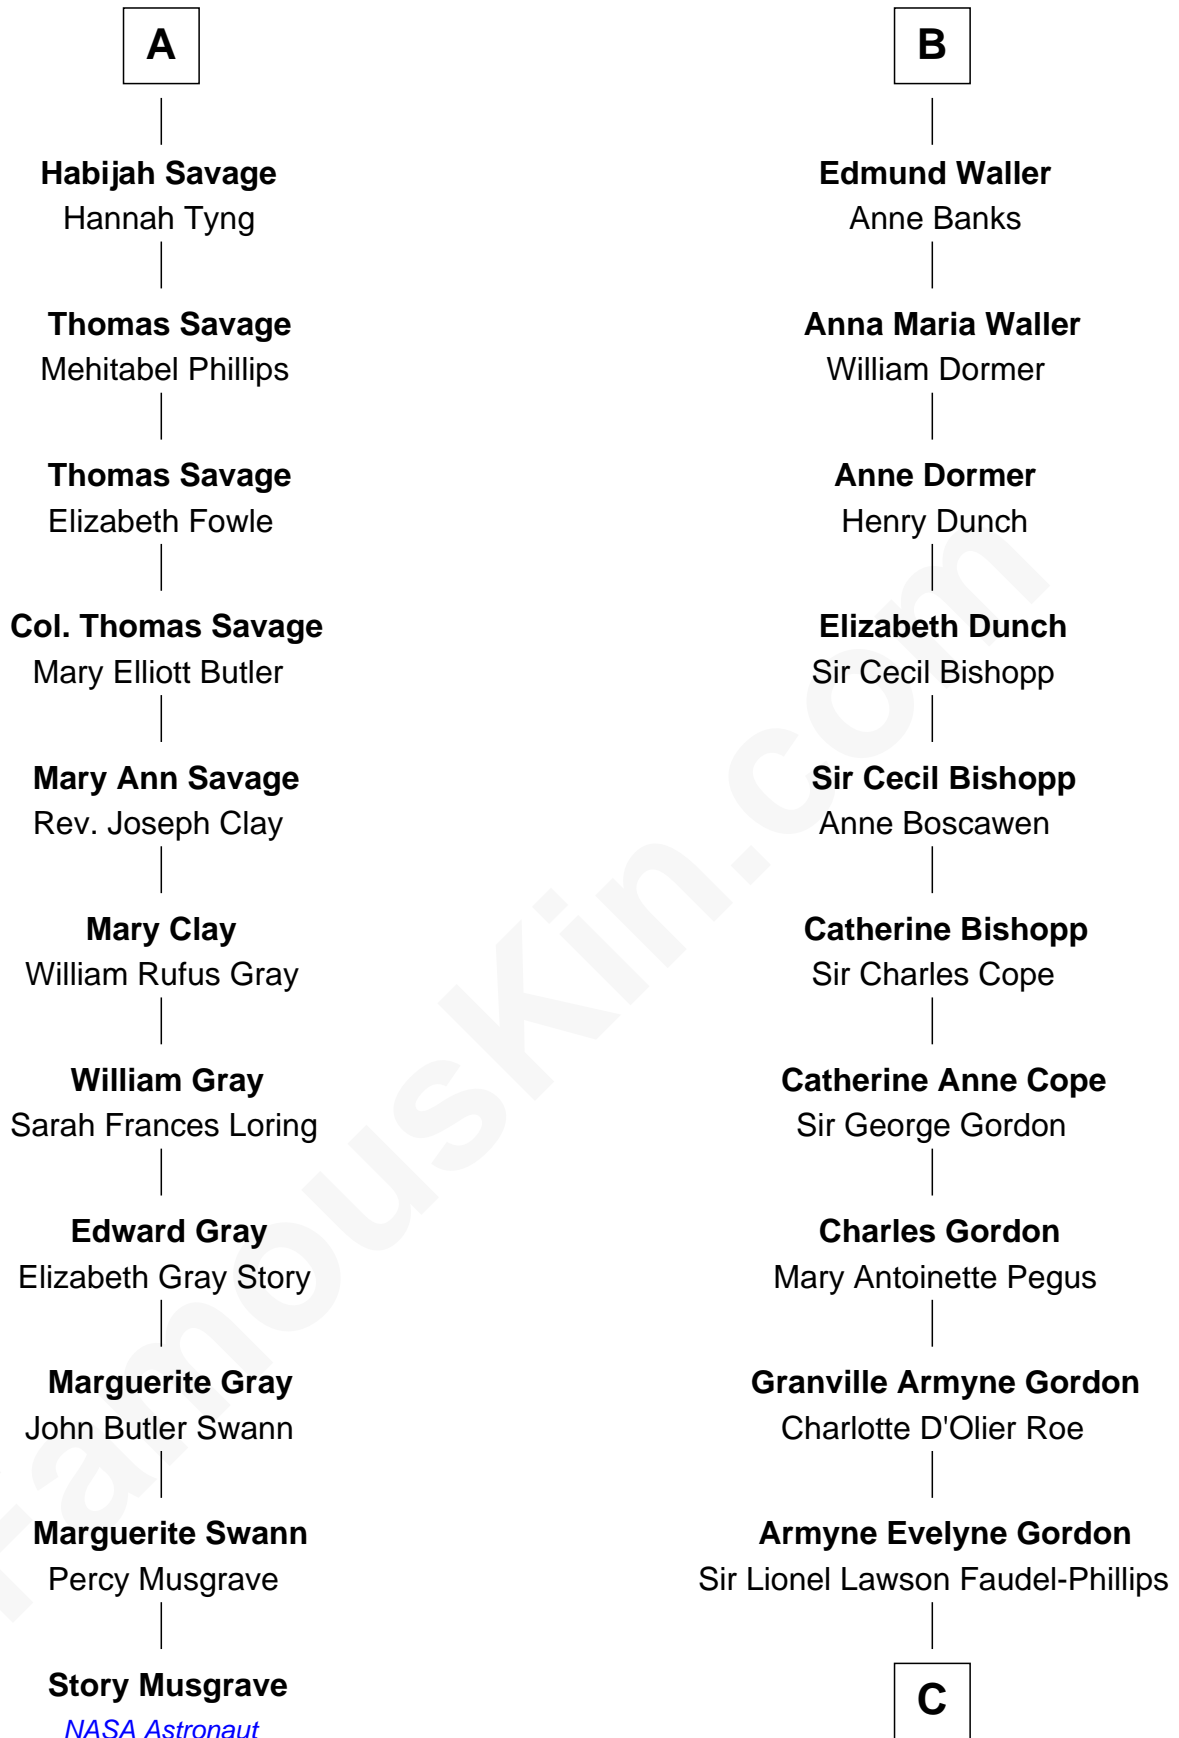

FamousKin.com
Relationship Chart of
Story Musgrave
NASA Astronaut

17th cousin 3 times removed of
Cara Delevingne
Fashion Model and Movie Actress

Sir Thomas Blount
 Margaret de Gresley

C

Anne Margaret Faudel-Phillips

John Vincent Sheffield

Jane Armyne Sheffield

Sir Jocelyn Edward Greville Stevens

Pandora Anne Stevens

Charles Hamar Delevingne

Cara Delevingne

Model and Actress