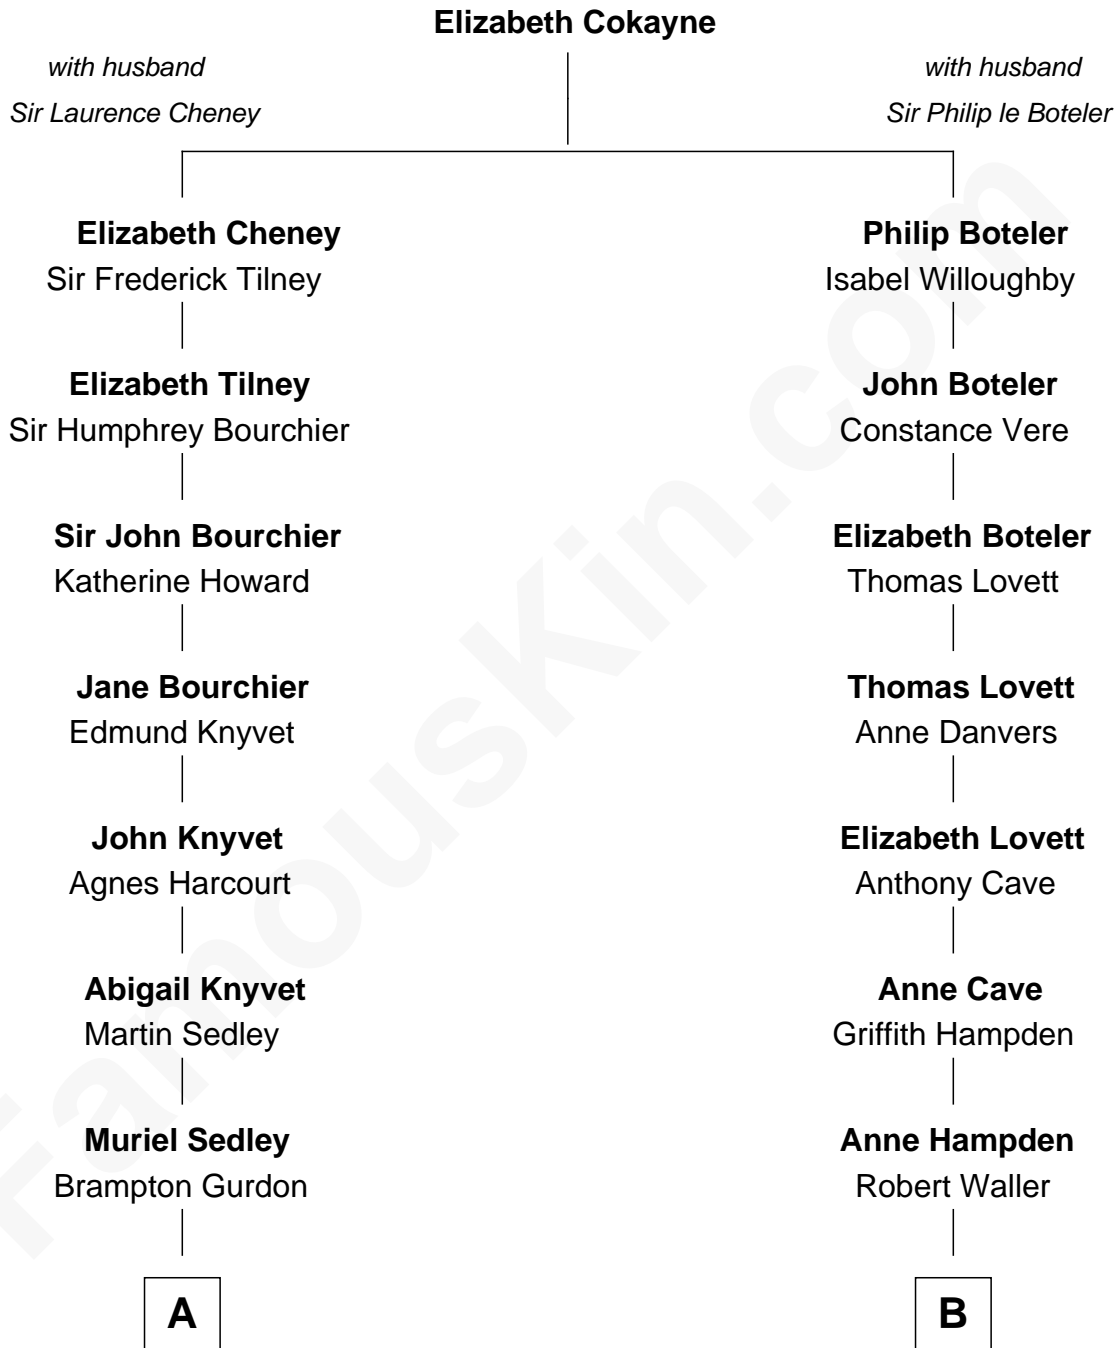

**FamousKin.com**  
**Relationship Chart of**  
**Story Musgrave**  
*NASA Astronaut*

**18th cousin 2 times removed of**  
**Cara Delevingne**  
*Fashion Model and Movie Actress*

**C**

**Marguerite Swann**

Percy Musgrave

**Story Musgrave**

*NASA Astronaut*

**D**

**Anne Margaret Faudel-Phillips**

John Vincent Sheffield

**Jane Armyne Sheffield**

Sir Jocelyn Edward Greville Stevens