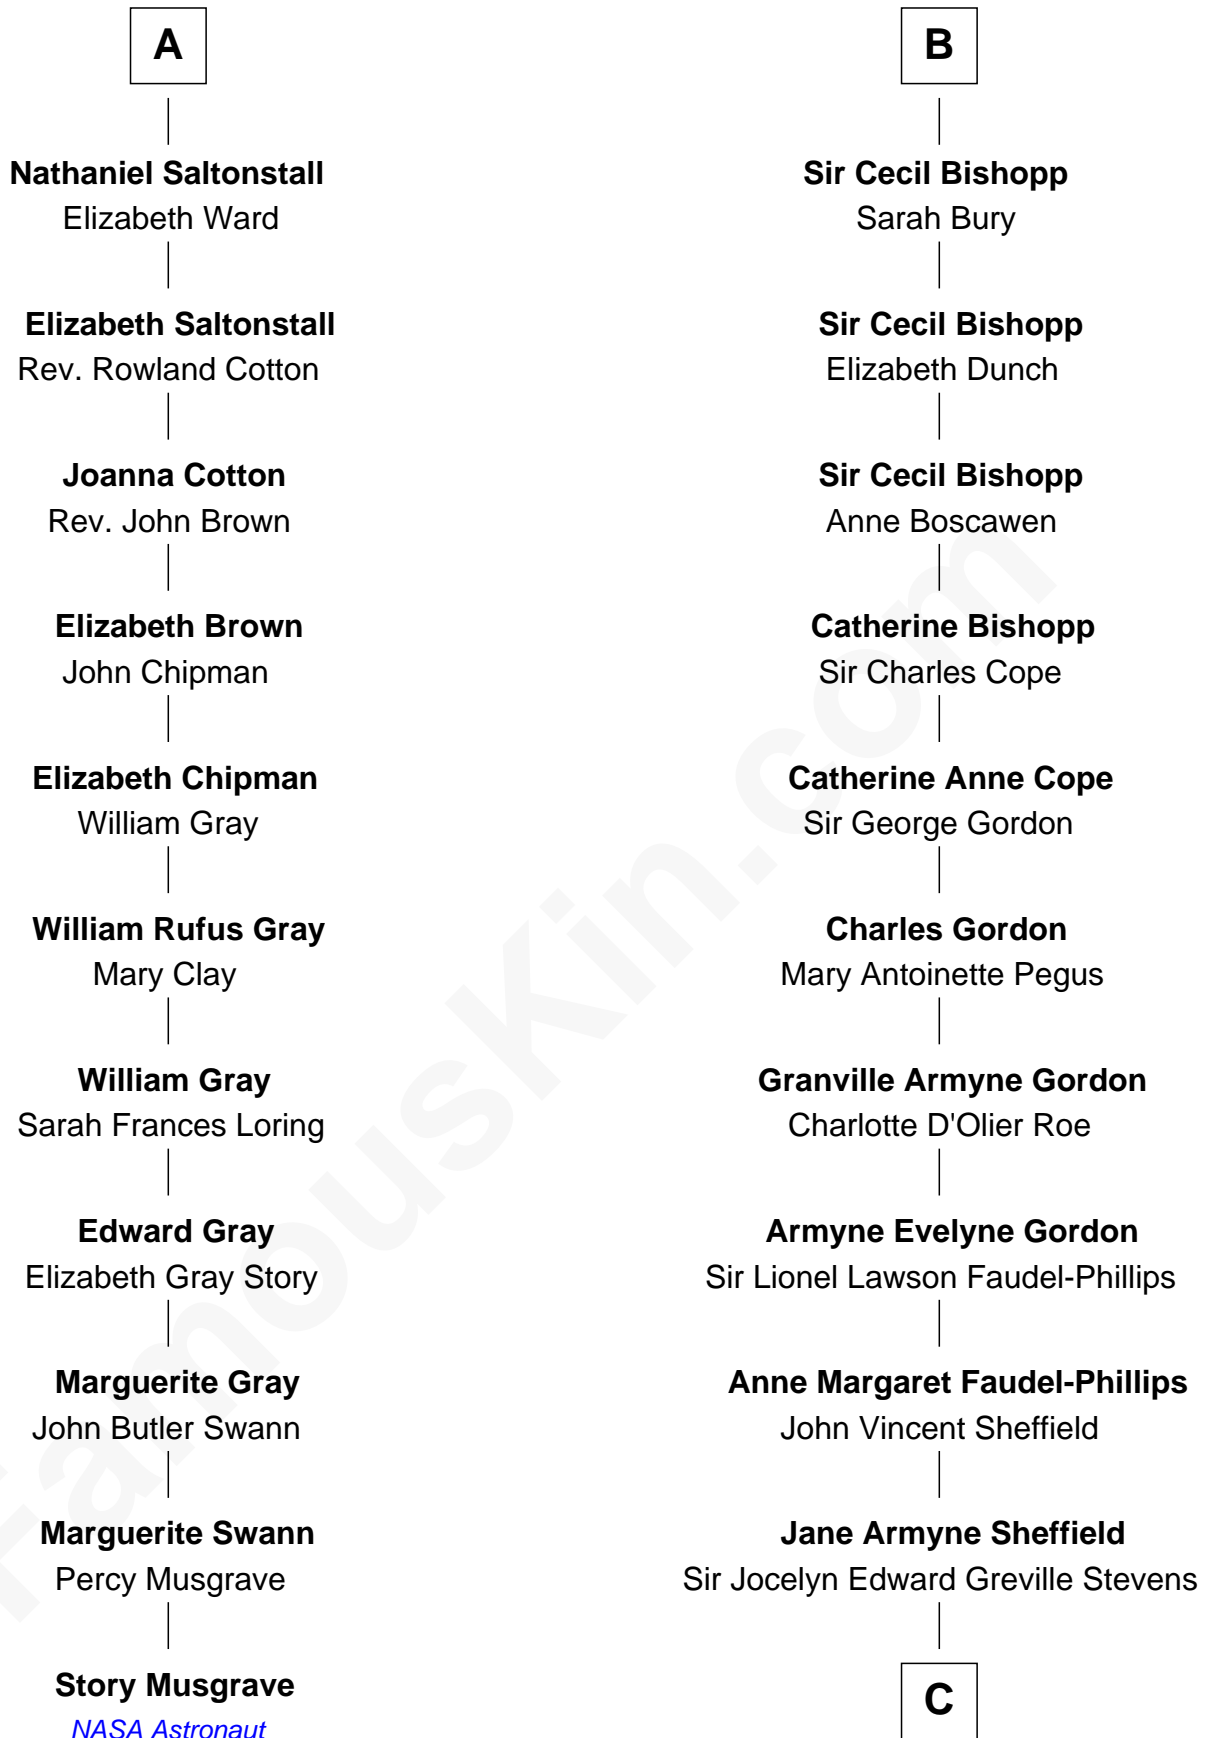

# FamousKin.com Relationship Chart of

**Story Musgrave**

*NASA Astronaut*

17th cousin 1 time removed of

**Cara Delevingne**

*Fashion Model and Movie Actress*

**Sir John Bouchier**

Margaret Berners

**Sir Humphrey Bouchier**

Elizabeth Tilney

**Sir John Bouchier**

Katherine Howard

**Jane Bouchier**

Edmund Knyvet

**John Knyvet**

Agnes Harcourt

Sir Thomas Cecil

**Frances Cecil**

Sir Nicholas Tufton

**Mary Tufton**

Sir Edward Bishopp

**B**

**Pandora Anne Stevens**  
Charles Hamar Delevingne

**Cara Delevingne**  
*Model and Actress*