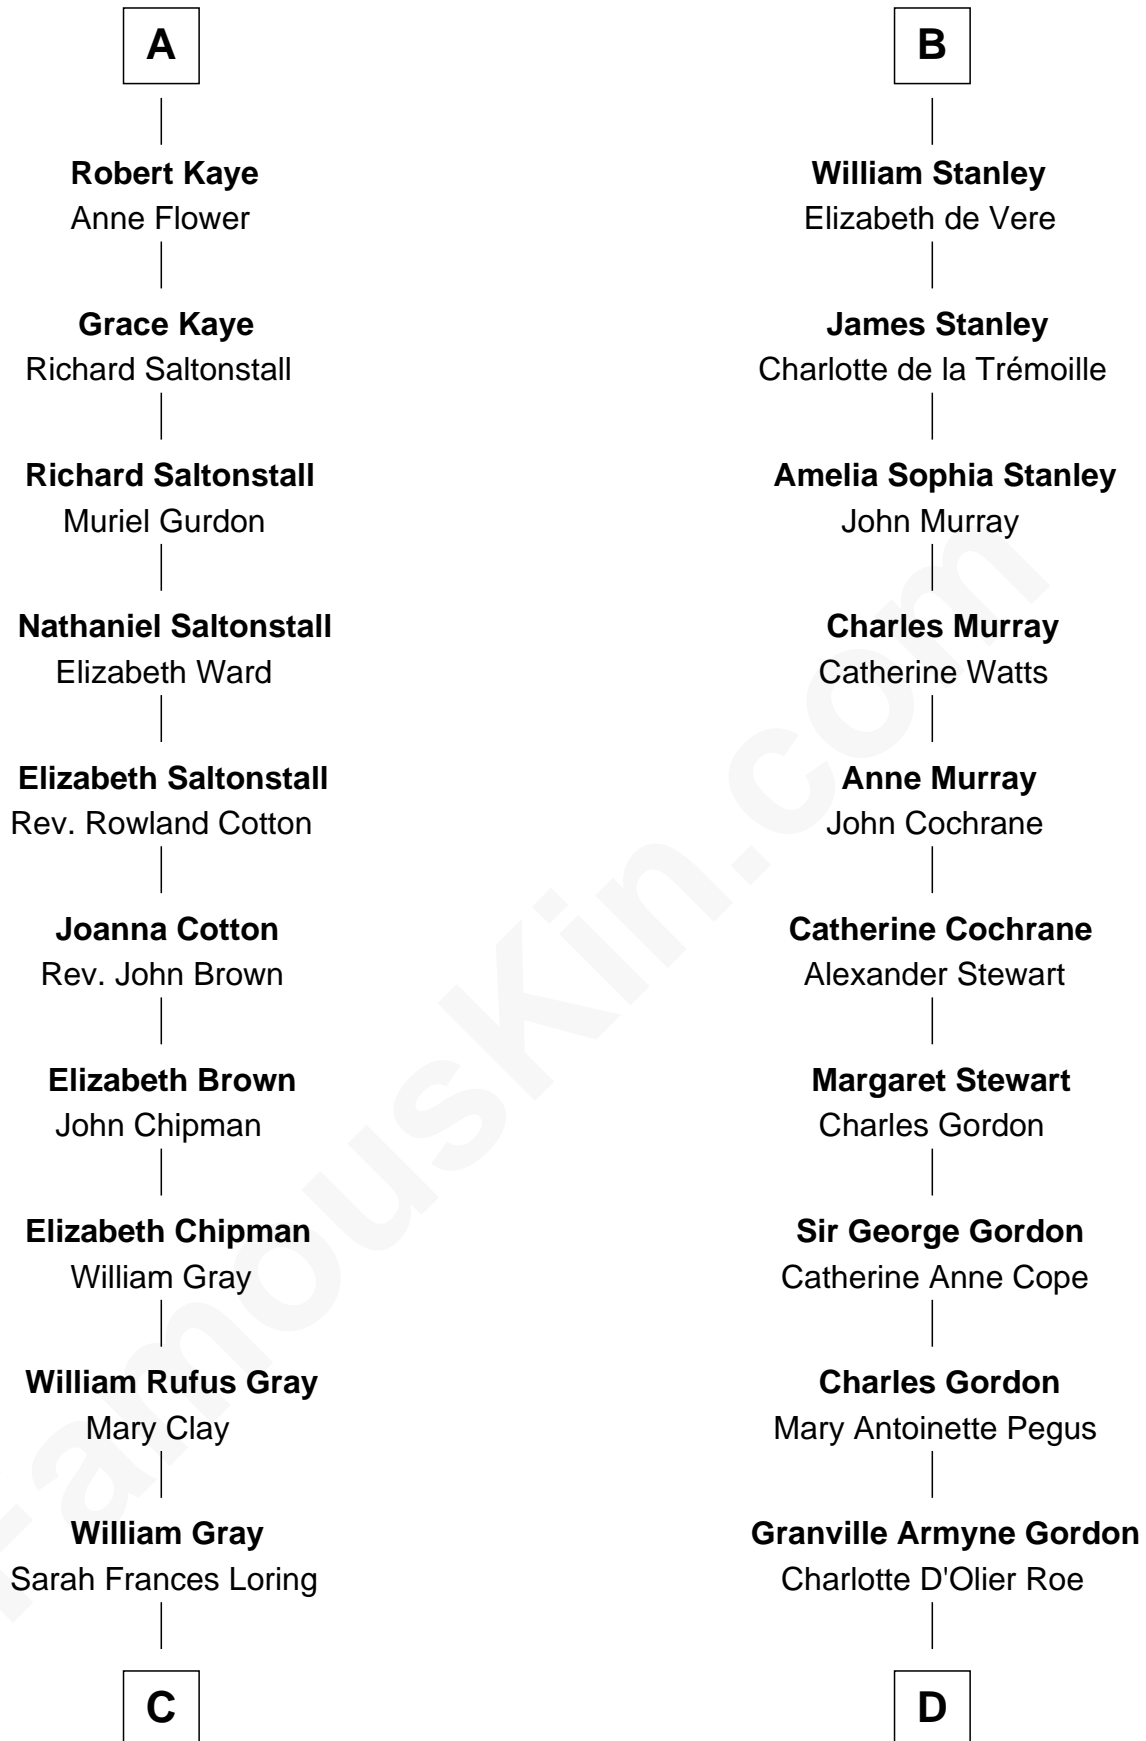

FamousKin.com
Relationship Chart of
Story Musgrave
NASA Astronaut

20th cousin 1 time removed of
Cara Delevingne
Fashion Model and Movie Actress

C

Edward Gray
Elizabeth Gray Story

Marguerite Gray
John Butler Swann

Marguerite Swann
Percy Musgrave

Story Musgrave
NASA Astronaut

D

Armyne Evelyne Gordon
Sir Lionel Lawson Faudel-Phillips

Anne Margaret Faudel-Phillips
John Vincent Sheffield

Jane Armyne Sheffield
Sir Jocelyn Edward Greville Stevens