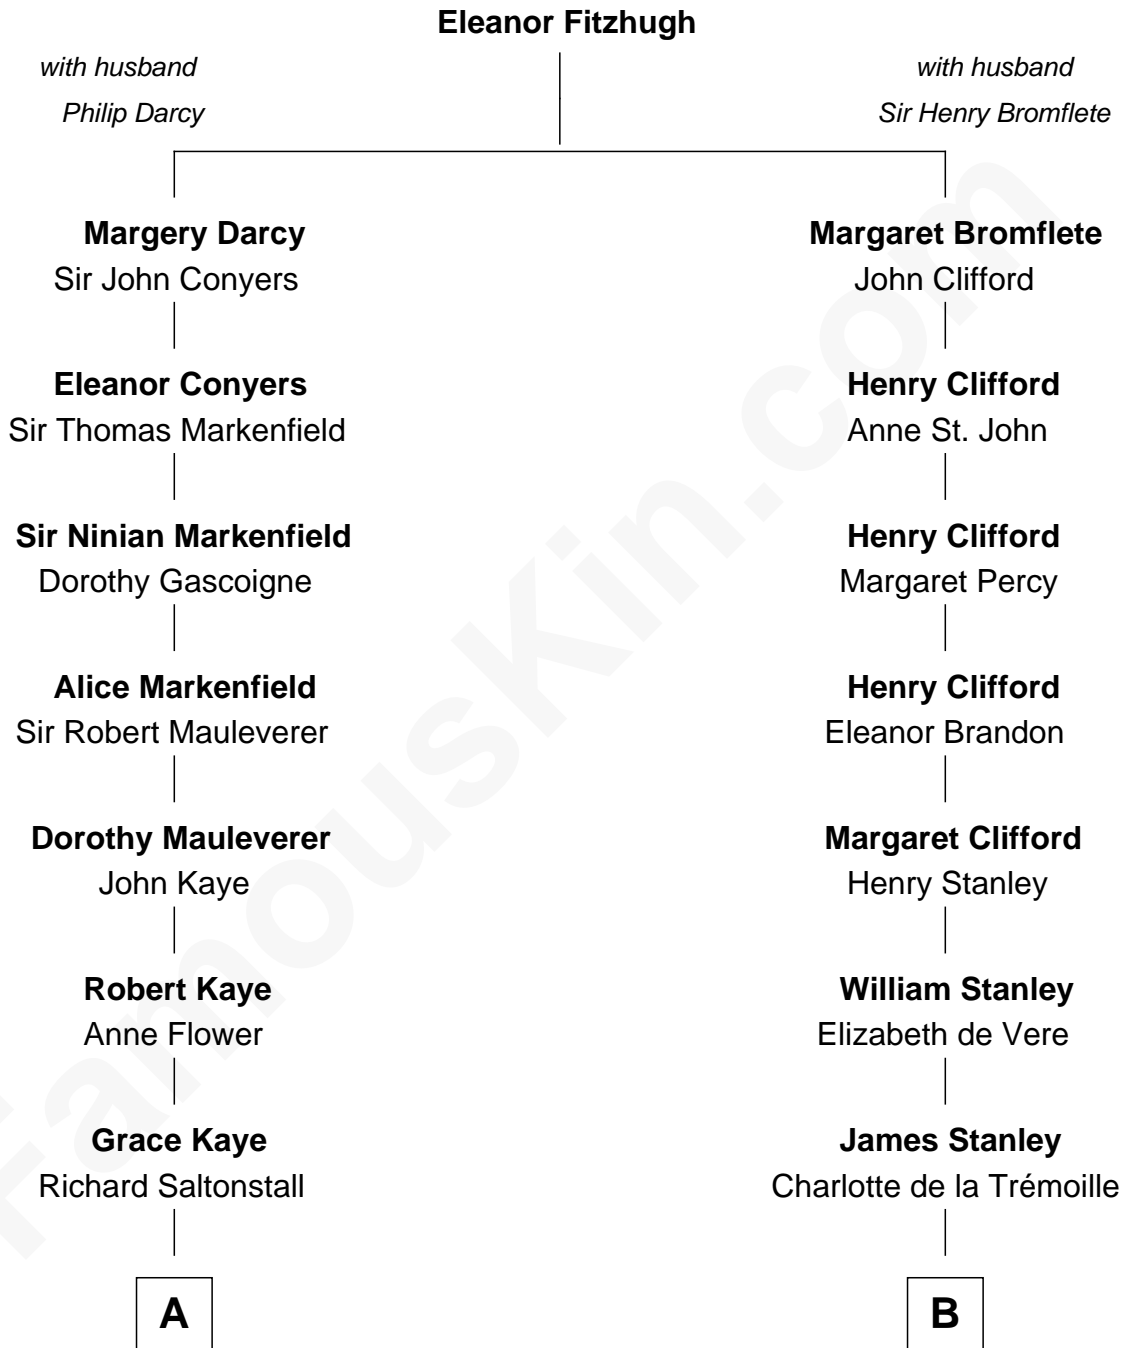

FamousKin.com
Relationship Chart of
Story Musgrave
NASA Astronaut

18th cousin 1 time removed of

Cara Delevingne
Fashion Model and Movie Actress

C

Marguerite Swann

Percy Musgrave

Story Musgrave

NASA Astronaut

D

Jane Armyne Sheffield

Sir Jocelyn Edward Greville Stevens

Pandora Anne Stevens

Charles Hamar Delevingne

Cara Delevingne

Model and Actress

FamousKin.com