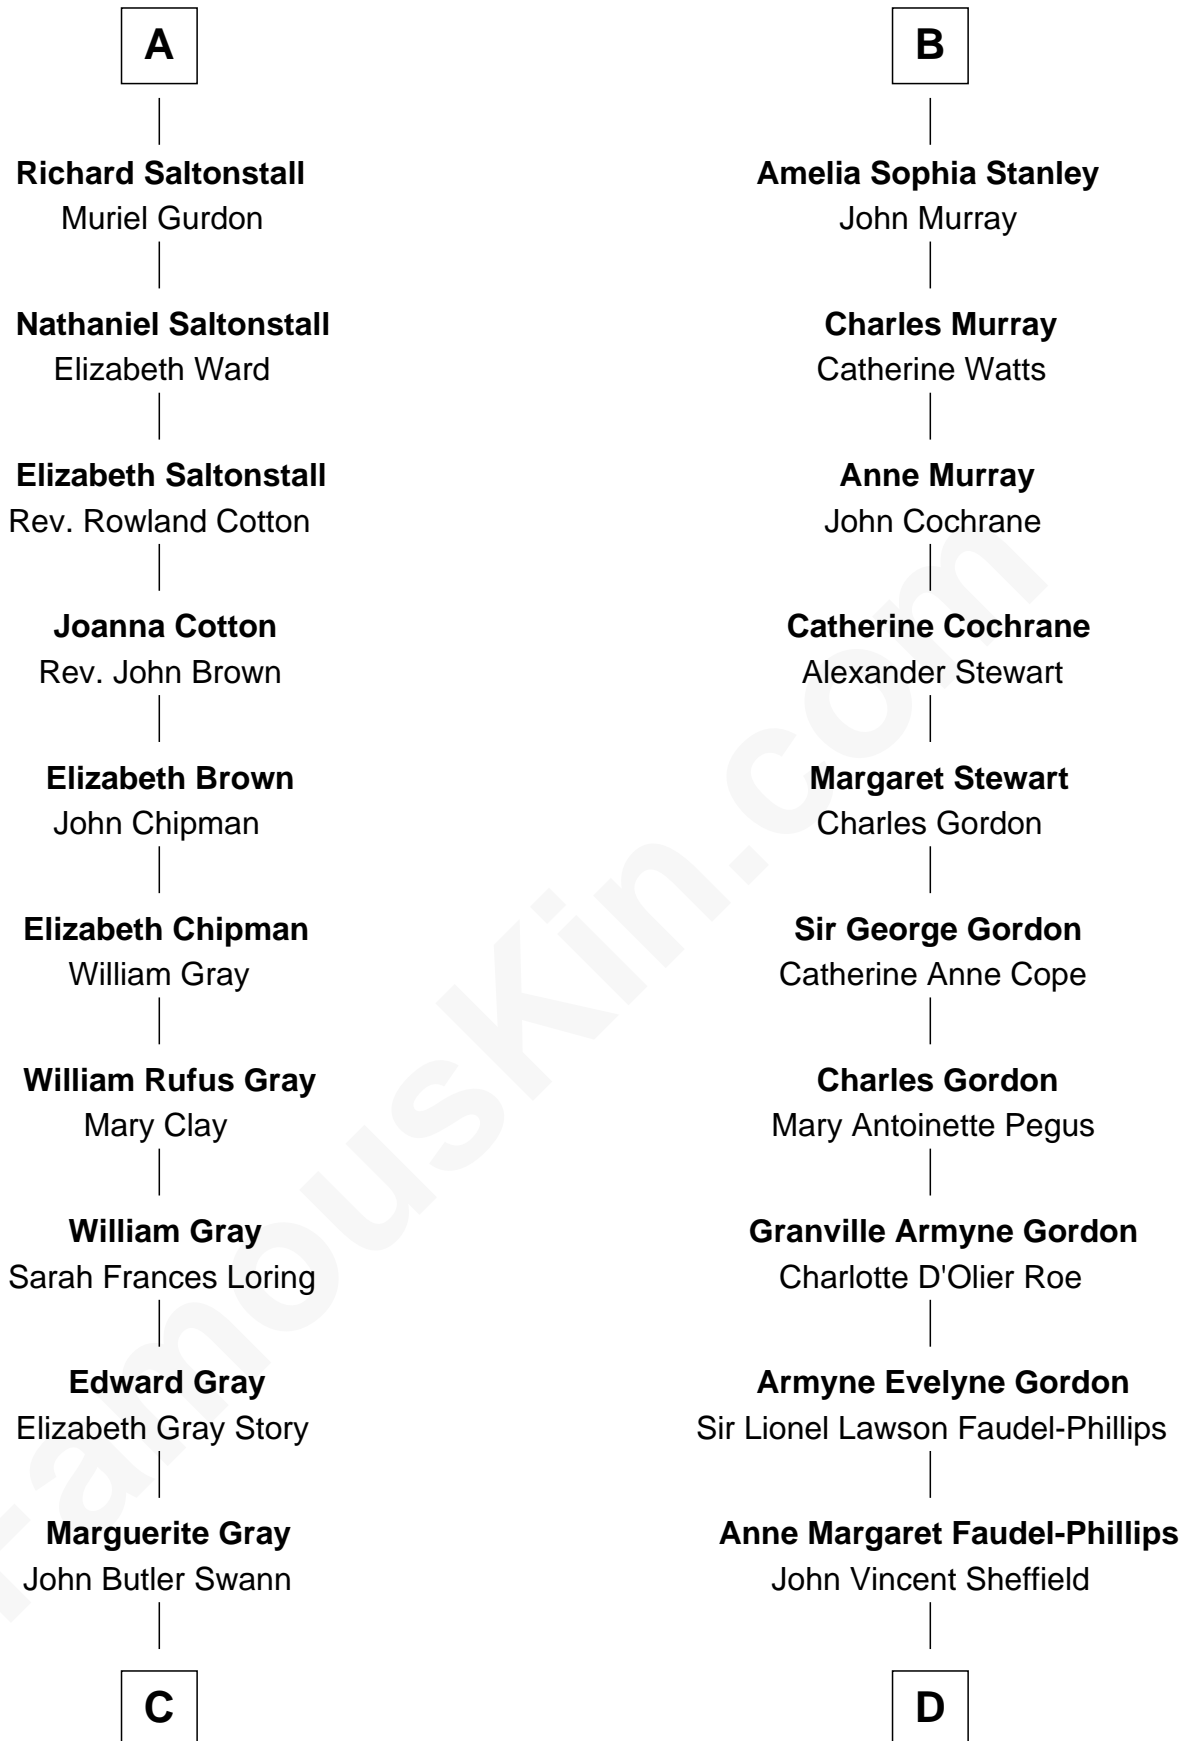

FamousKin.com
Relationship Chart of
Story Musgrave
NASA Astronaut

18th cousin 1 time removed of

Cara Delevingne
Fashion Model and Movie Actress

C

Marguerite Swann

Percy Musgrave

Story Musgrave

NASA Astronaut

D

Jane Armyne Sheffield

Sir Jocelyn Edward Greville Stevens

Pandora Anne Stevens

Charles Hamar Delevingne

Cara Delevingne

Model and Actress

FamousKin.com