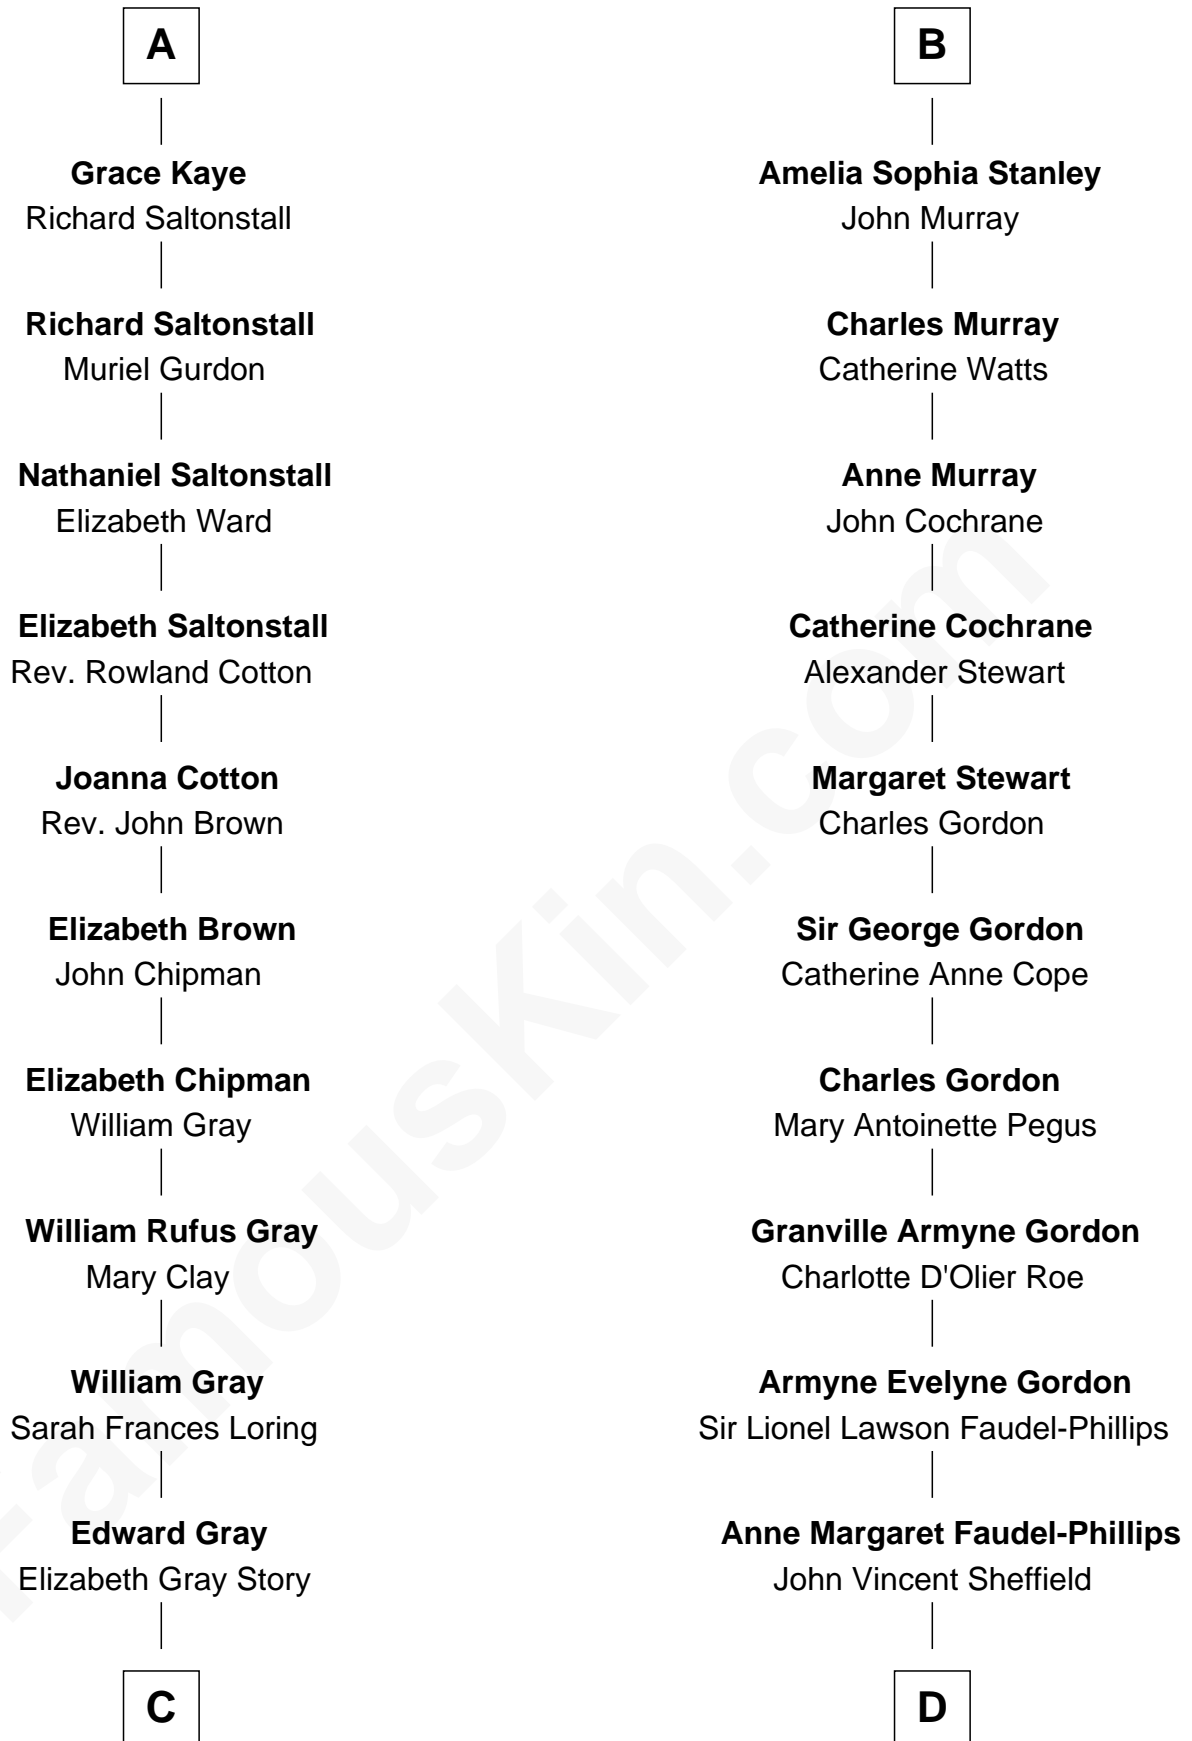

FamousKin.com Relationship Chart of

Story Musgrave

NASA Astronaut

19th cousin of

Cara Delevingne

Fashion Model and Movie Actress

C

Marguerite Gray
John Butler Swann

Marguerite Swann
Percy Musgrave

Story Musgrave
NASA Astronaut

D

Jane Armyne Sheffield
Sir Jocelyn Edward Greville Stevens

Pandora Anne Stevens
Charles Hamar Delevingne

Cara Delevingne
Model and Actress

FamousKin.com