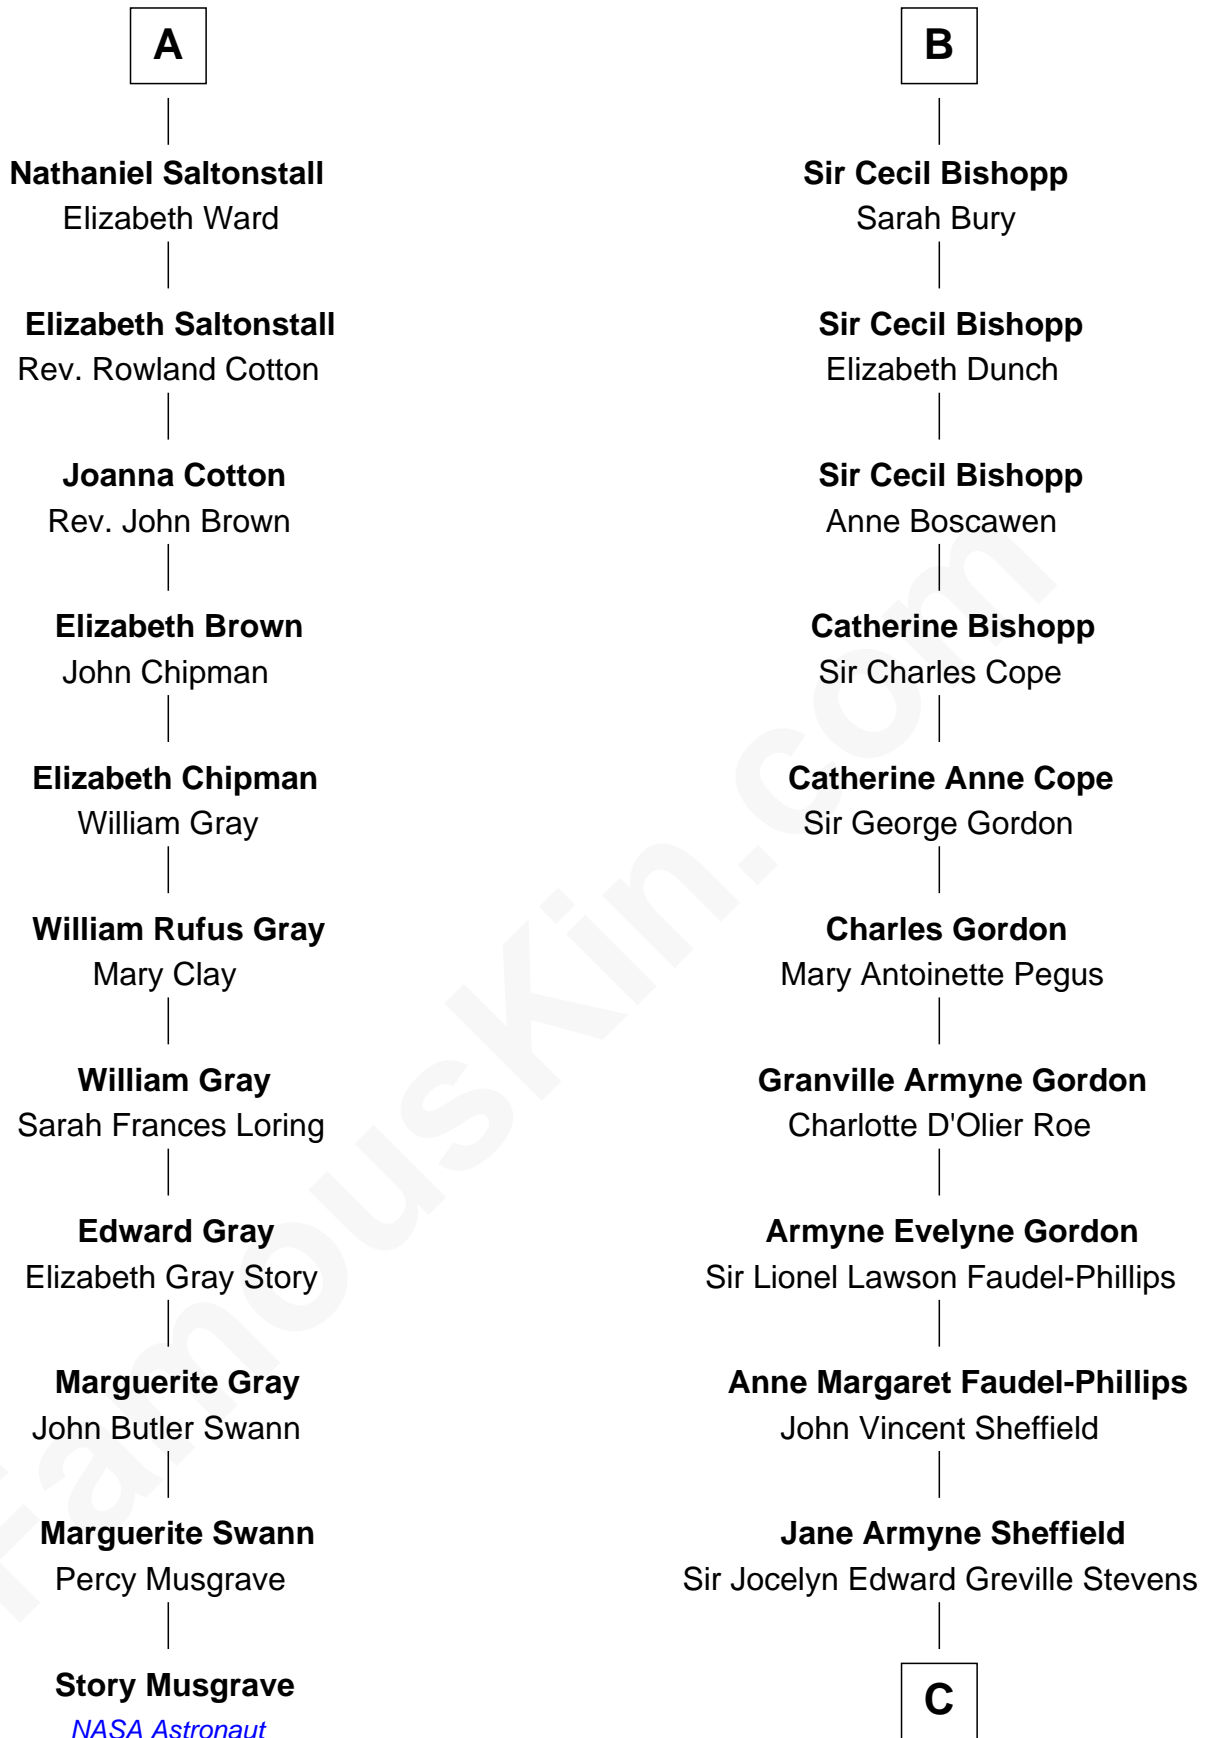

FamousKin.com Relationship Chart of

Story Musgrave

NASA Astronaut

17th cousin 1 time removed of

Cara Delevingne

Fashion Model and Movie Actress

Pandora Anne Stevens
Charles Hamar Delevingne

Cara Delevingne
Model and Actress

FamousKin.com