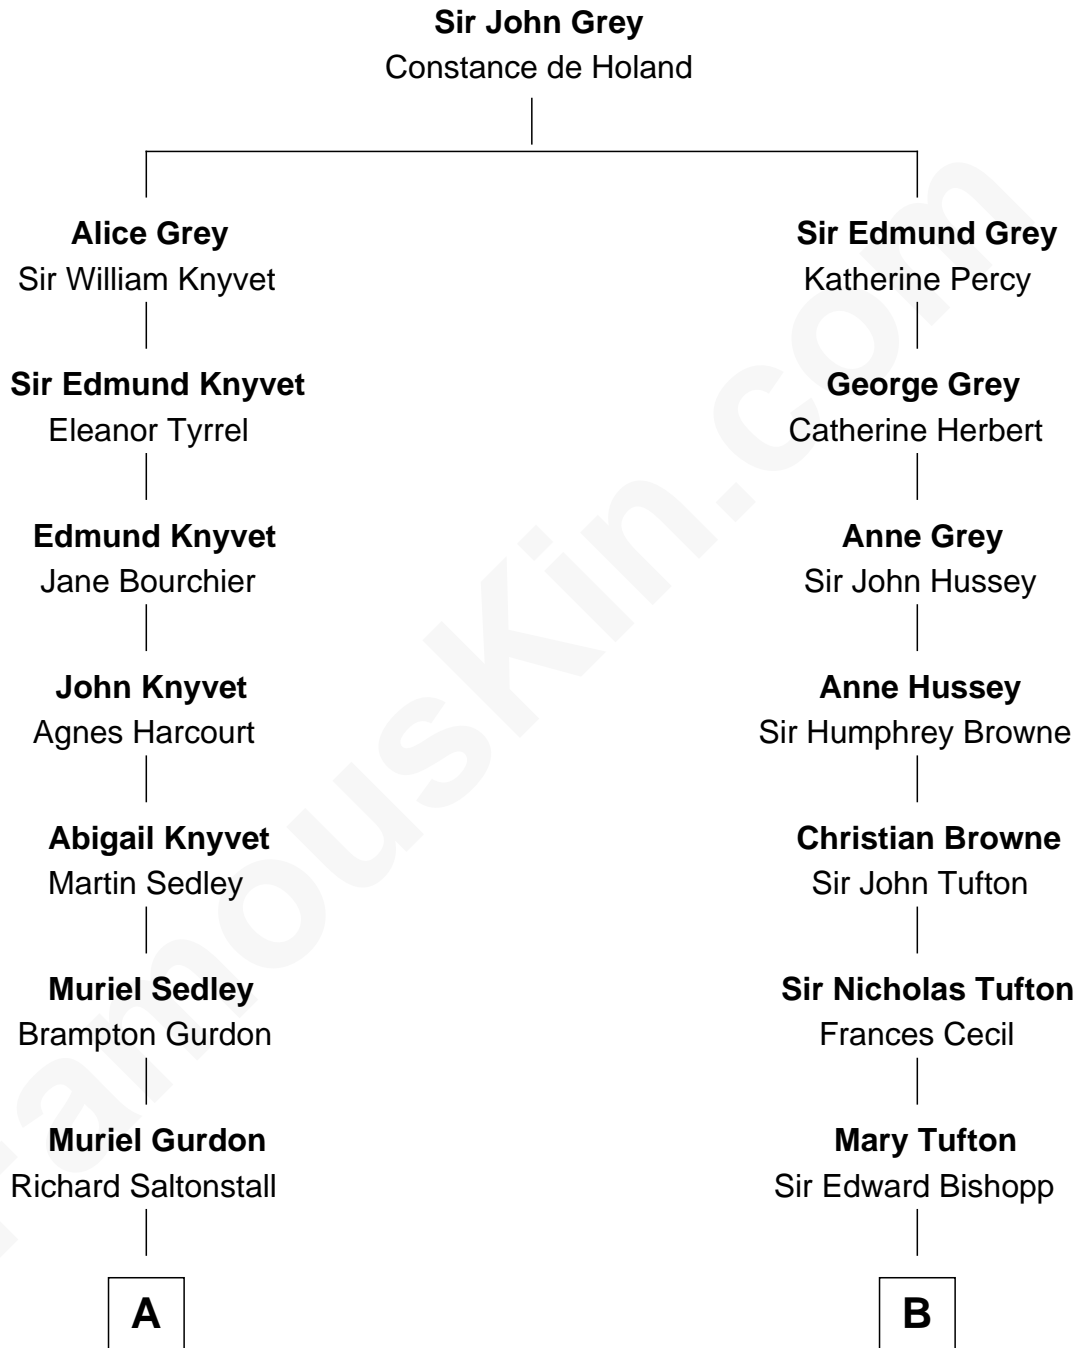

FamousKin.com Relationship Chart of

Story Musgrave

NASA Astronaut

17th cousin 1 time removed of

Cara Delevingne

Fashion Model and Movie Actress

Pandora Anne Stevens
Charles Hamar Delevingne

Cara Delevingne
Model and Actress

FamousKin.com