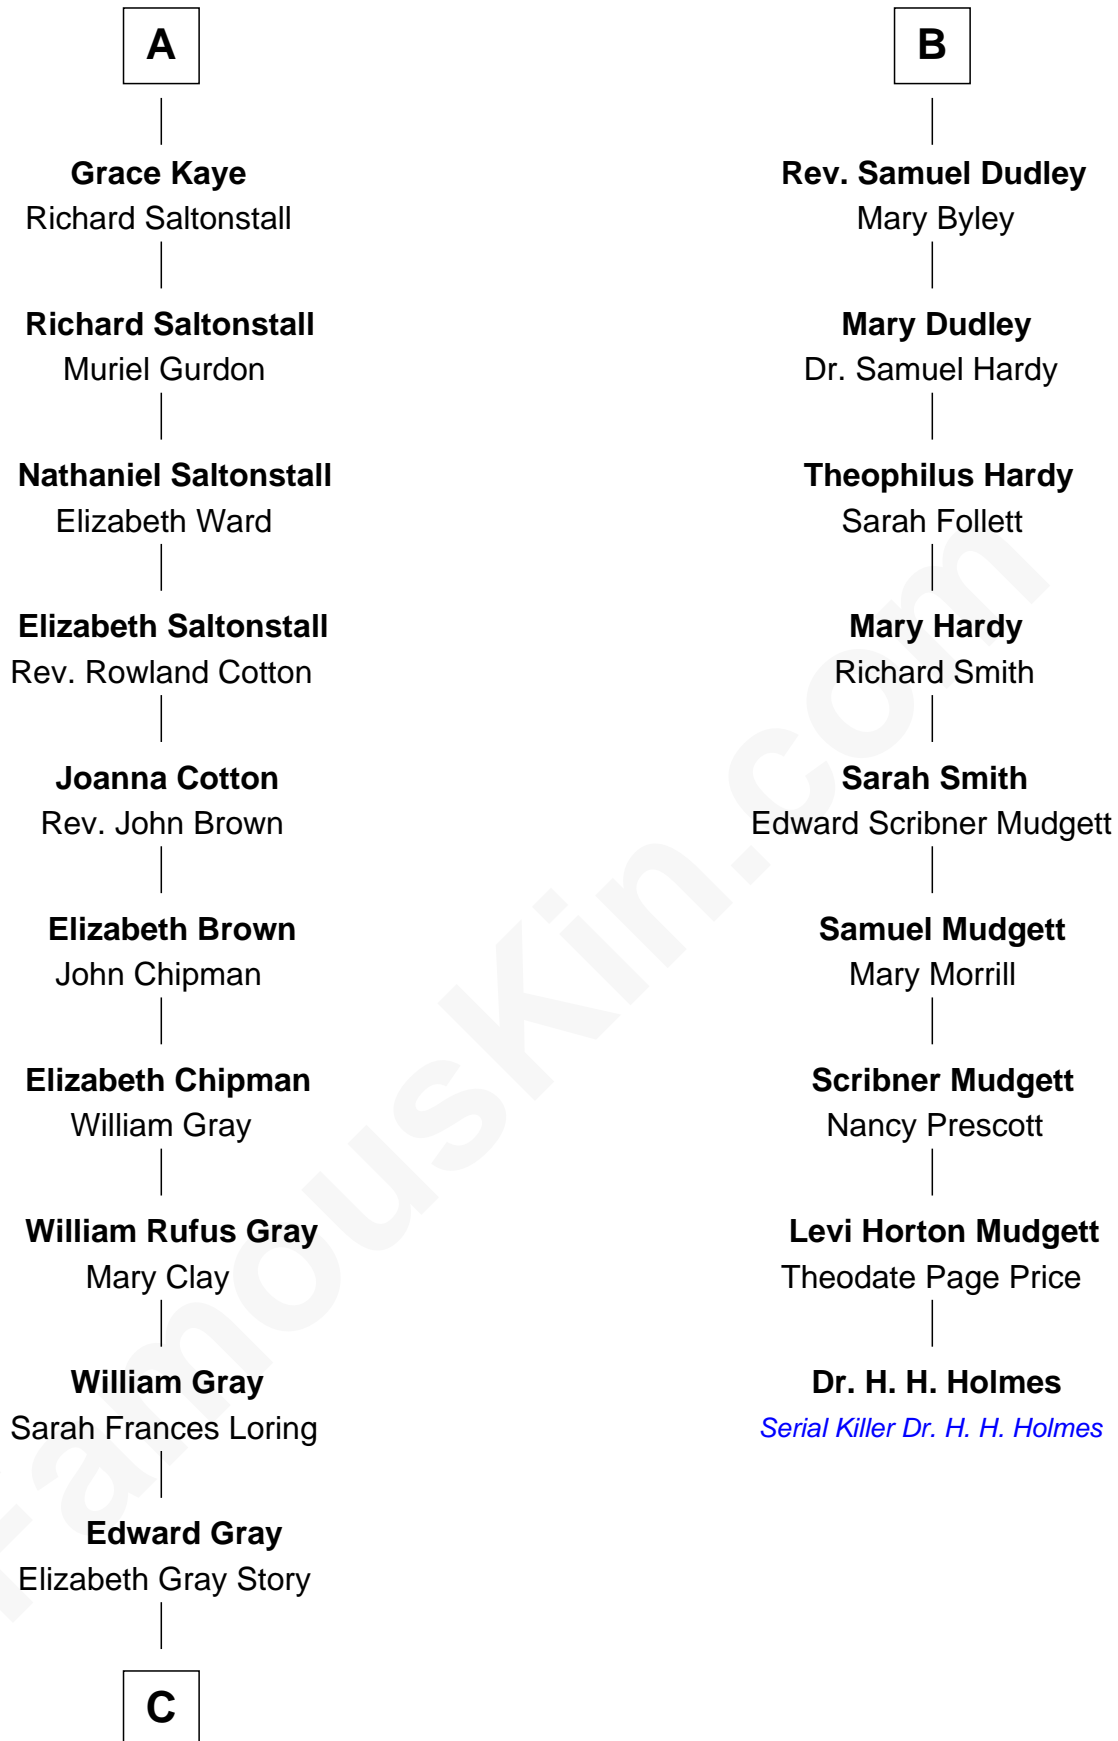

FamousKin.com

Relationship Chart of

Story Musgrave

NASA Astronaut

15th cousin 4 times removed of

Dr. H. H. Holmes
Serial Killer aka "Devil in the White City"

C

—
Marguerite Gray
John Butler Swann

—
Marguerite Swann
Percy Musgrave

—
Story Musgrave
NASA Astronaut

FamousKin.com