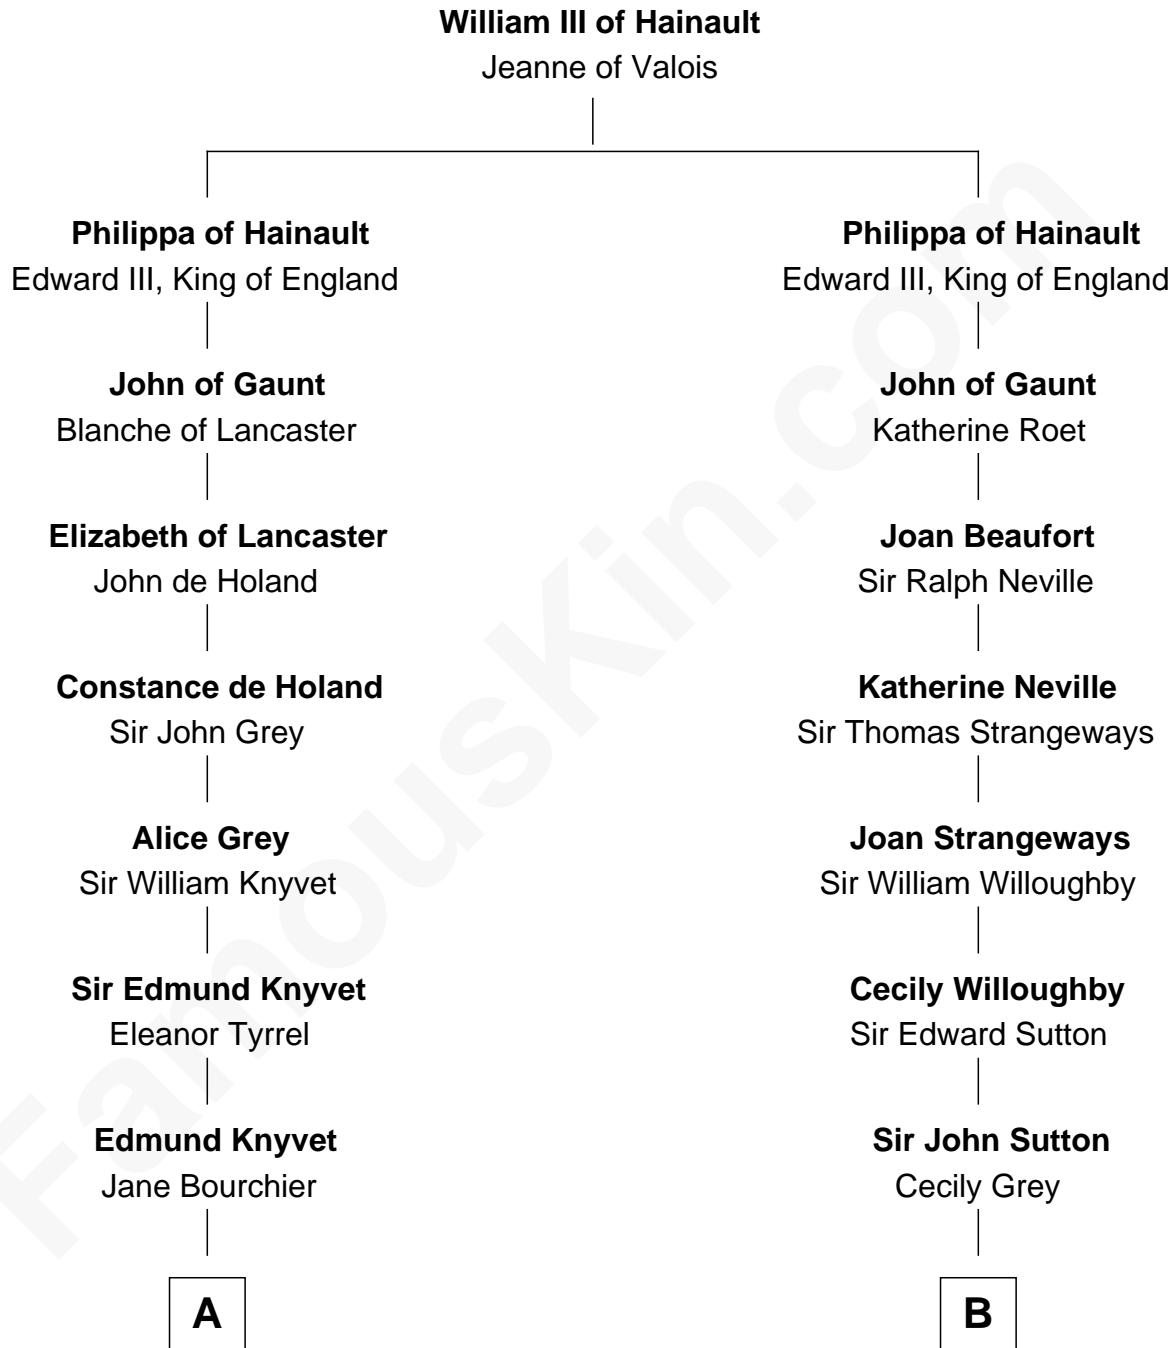

FamousKin.com
Relationship Chart of
Story Musgrave
NASA Astronaut

18th cousin 3 times removed of

Dr. H. H. Holmes
Serial Killer aka "Devil in the White City"

C

William Gray
Sarah Frances Loring

Edward Gray
Elizabeth Gray Story

Marguerite Gray
John Butler Swann

Marguerite Swann
Percy Musgrave

Story Musgrave
NASA Astronaut

D

Levi Horton Mudgett
Theodate Page Price

Dr. H. H. Holmes
Serial Killer Dr. H. H. Holmes

FamousKin.com