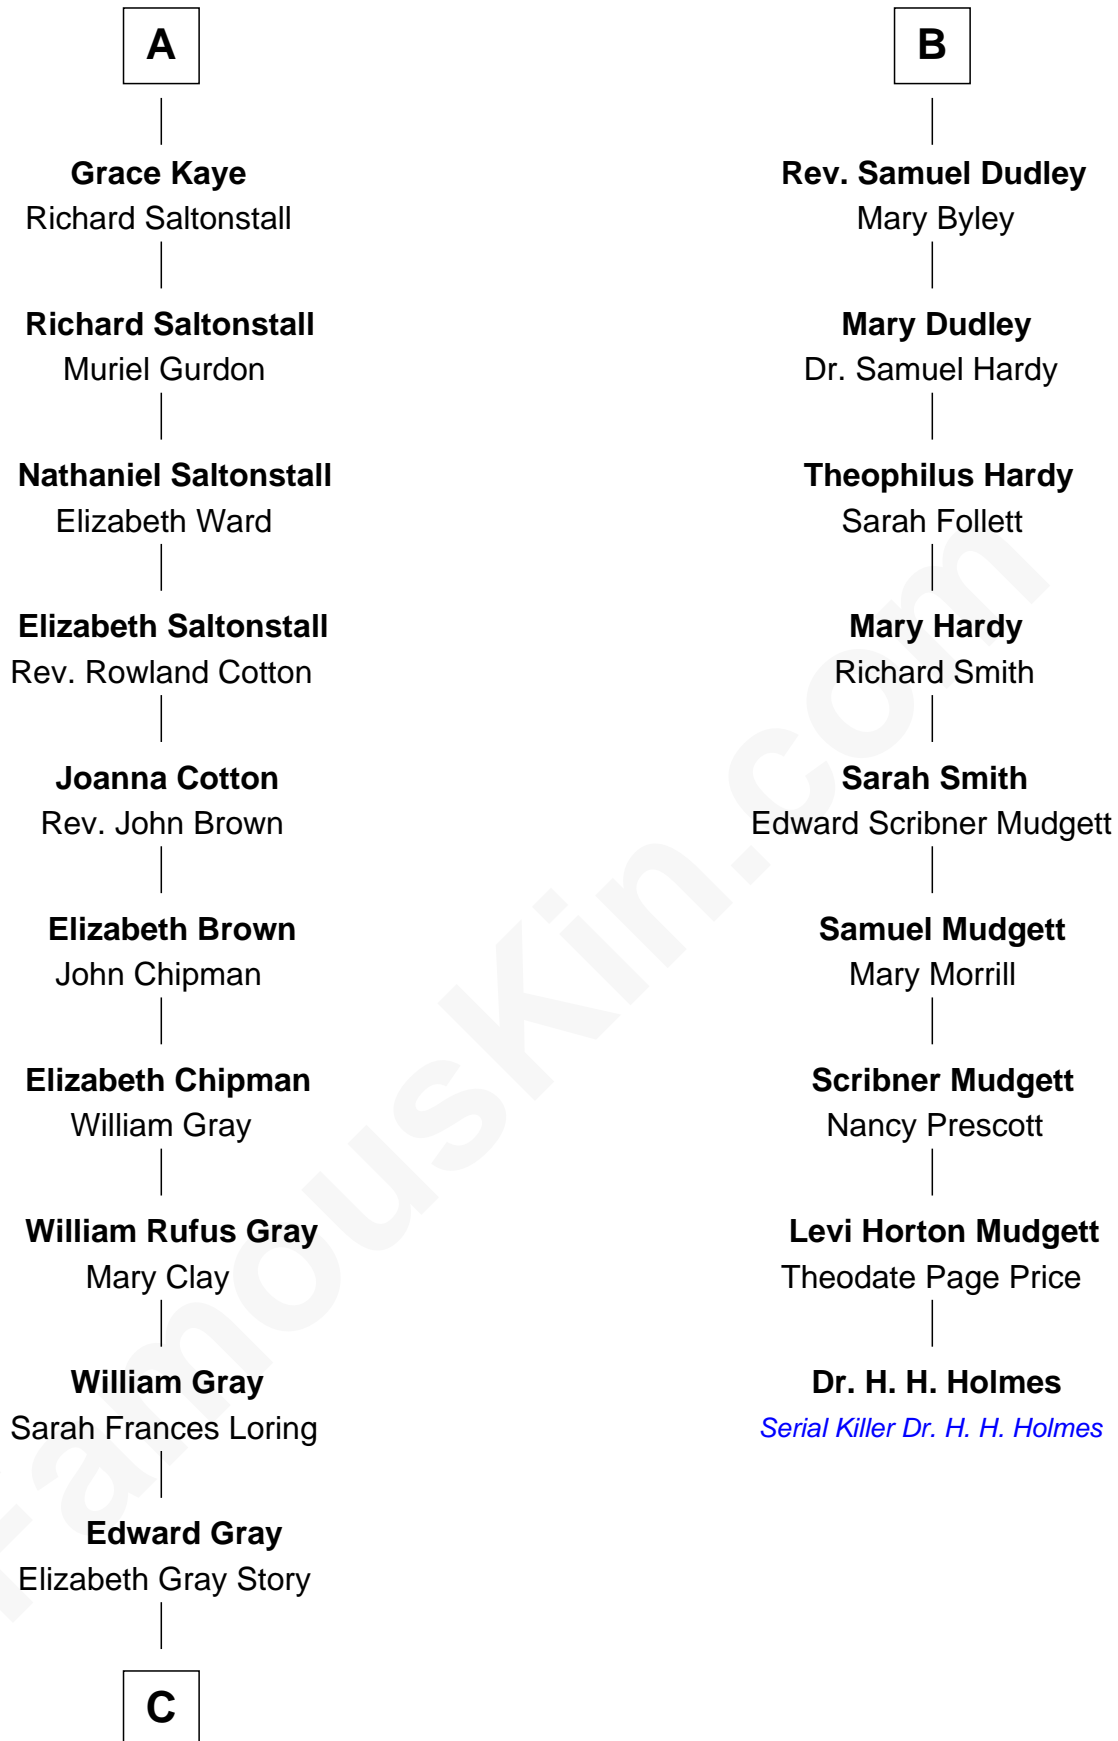

FamousKin.com
Relationship Chart of
Story Musgrave
NASA Astronaut

15th cousin 4 times removed of

Dr. H. H. Holmes
Serial Killer aka "Devil in the White City"

C

—
Marguerite Gray
John Butler Swann

—
Marguerite Swann
Percy Musgrave

—
Story Musgrave
NASA Astronaut

FamousKin.com