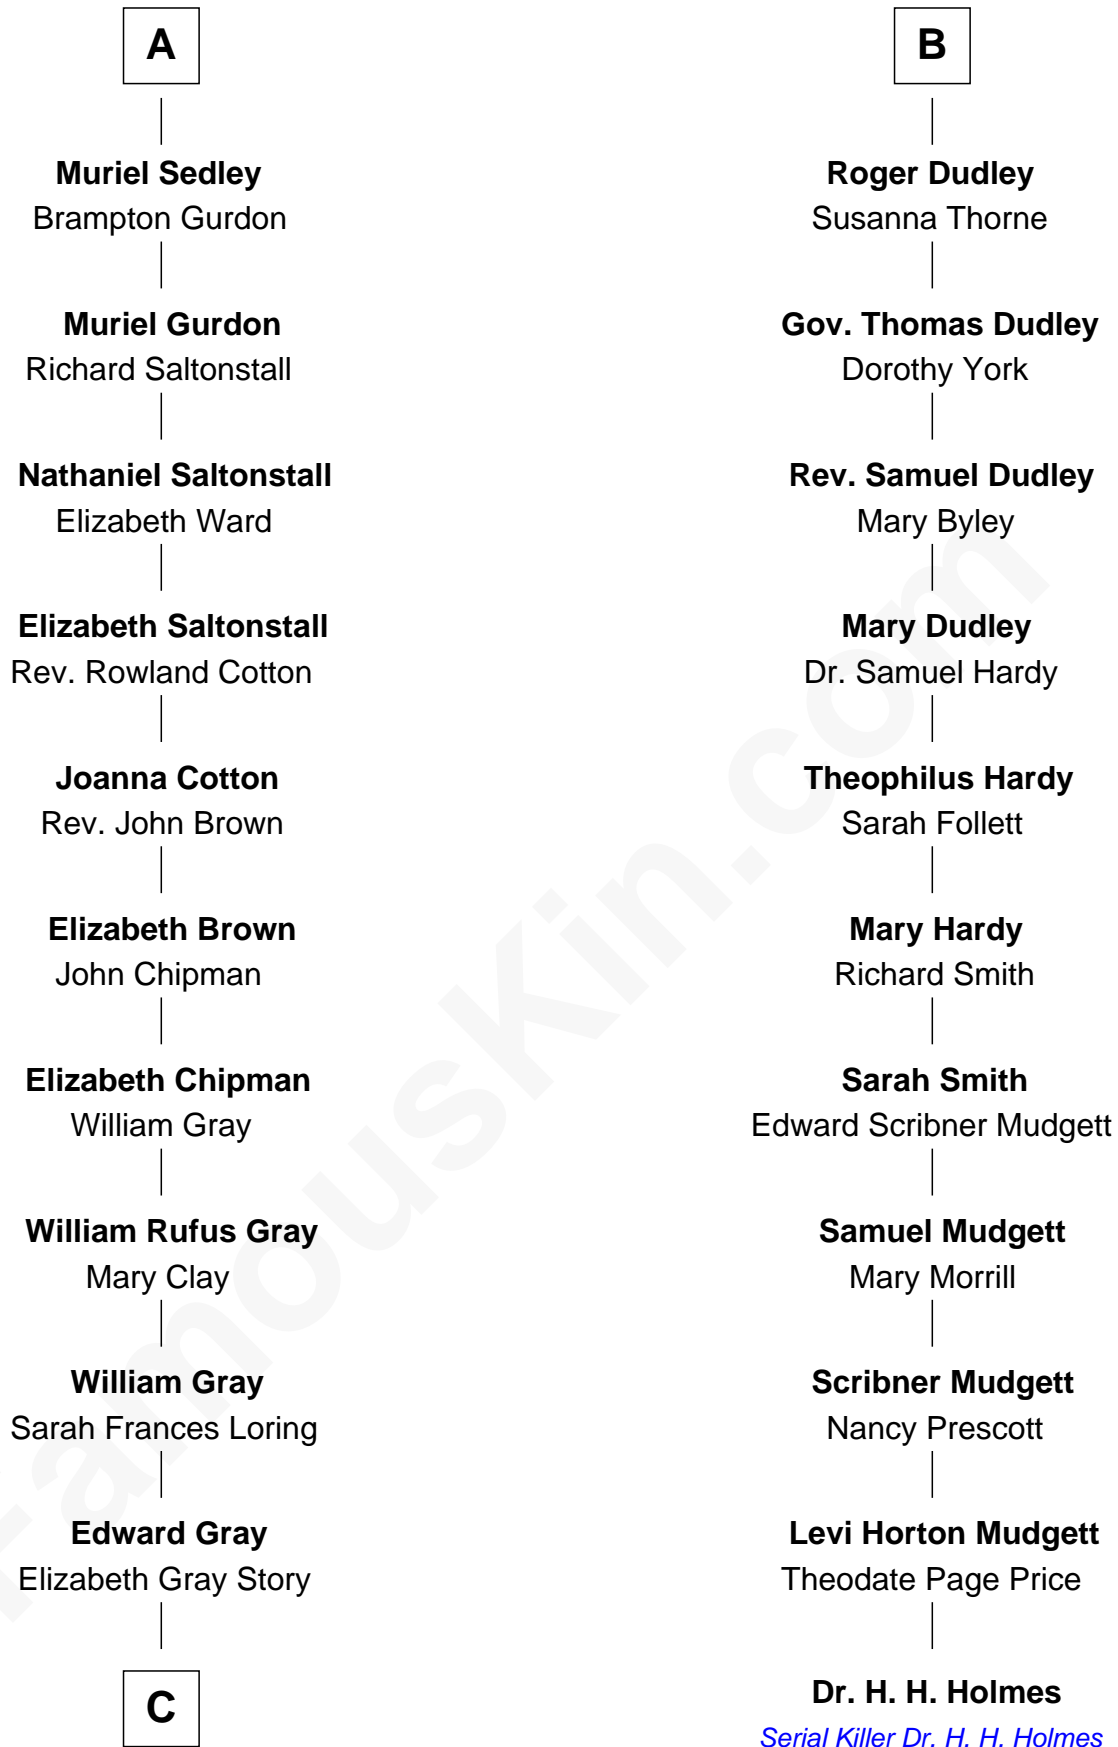

FamousKin.com

Relationship Chart of

Story Musgrave

NASA Astronaut

17th cousin 2 times removed of

Dr. H. H. Holmes
Serial Killer aka "Devil in the White City"

C

—
Marguerite Gray
John Butler Swann

—
Marguerite Swann
Percy Musgrave

—
Story Musgrave
NASA Astronaut

FamousKin.com