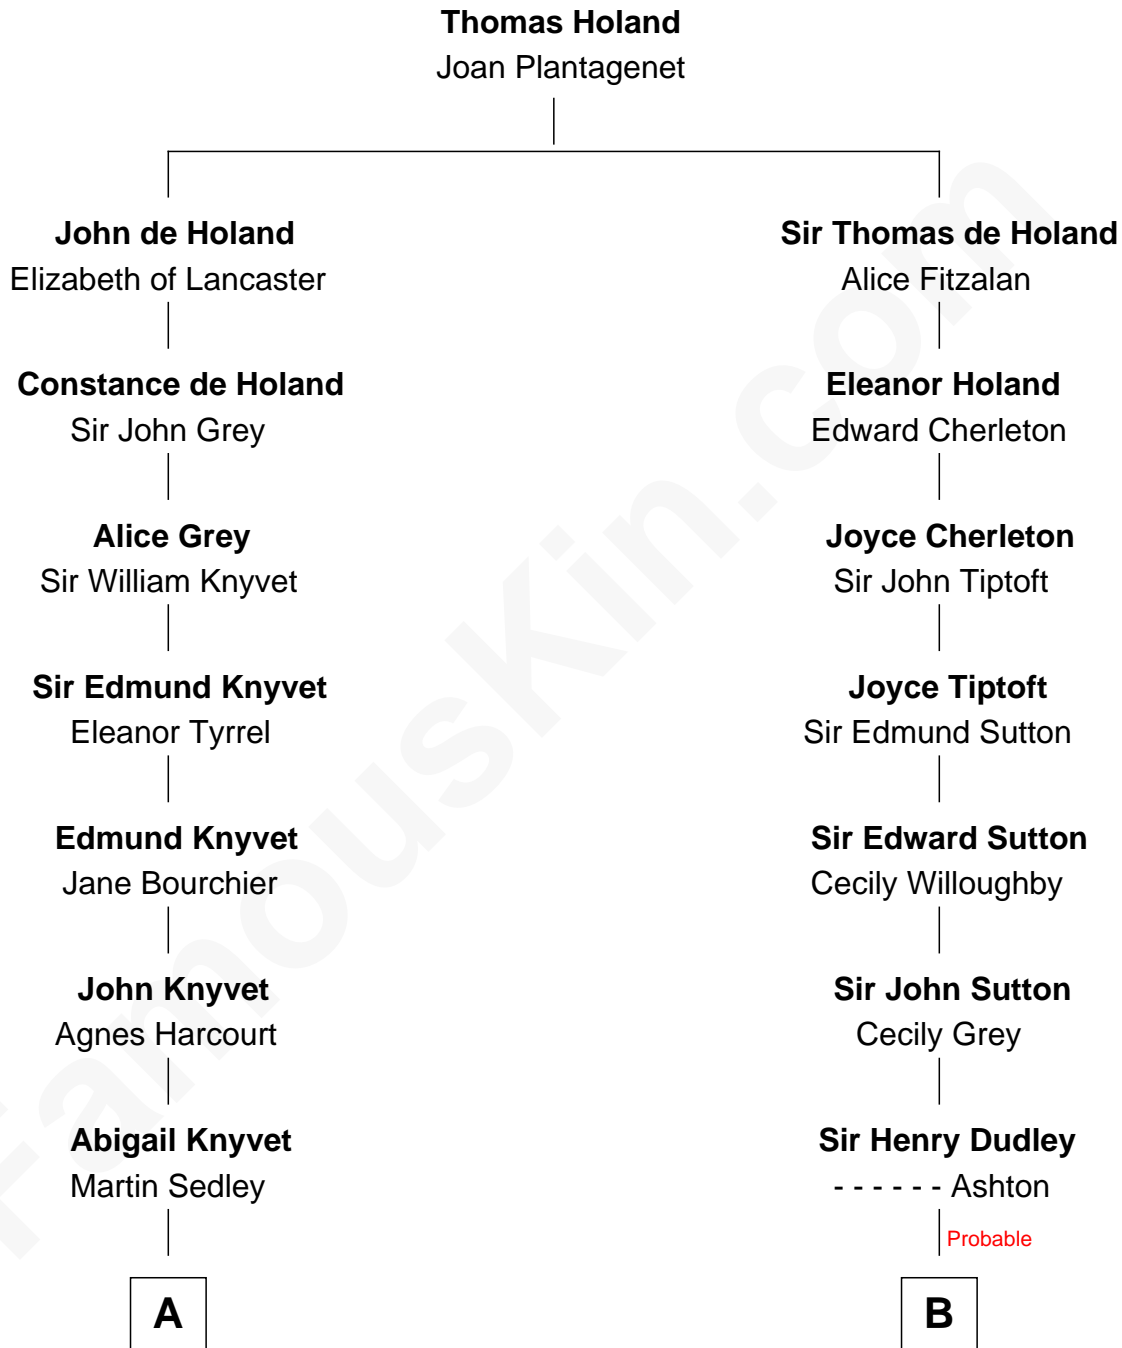

FamousKin.com

Relationship Chart of

Story Musgrave

NASA Astronaut

17th cousin 2 times removed of

Dr. H. H. Holmes
Serial Killer aka "Devil in the White City"

C

—
Marguerite Gray
John Butler Swann

—
Marguerite Swann
Percy Musgrave

—
Story Musgrave
NASA Astronaut

FamousKin.com