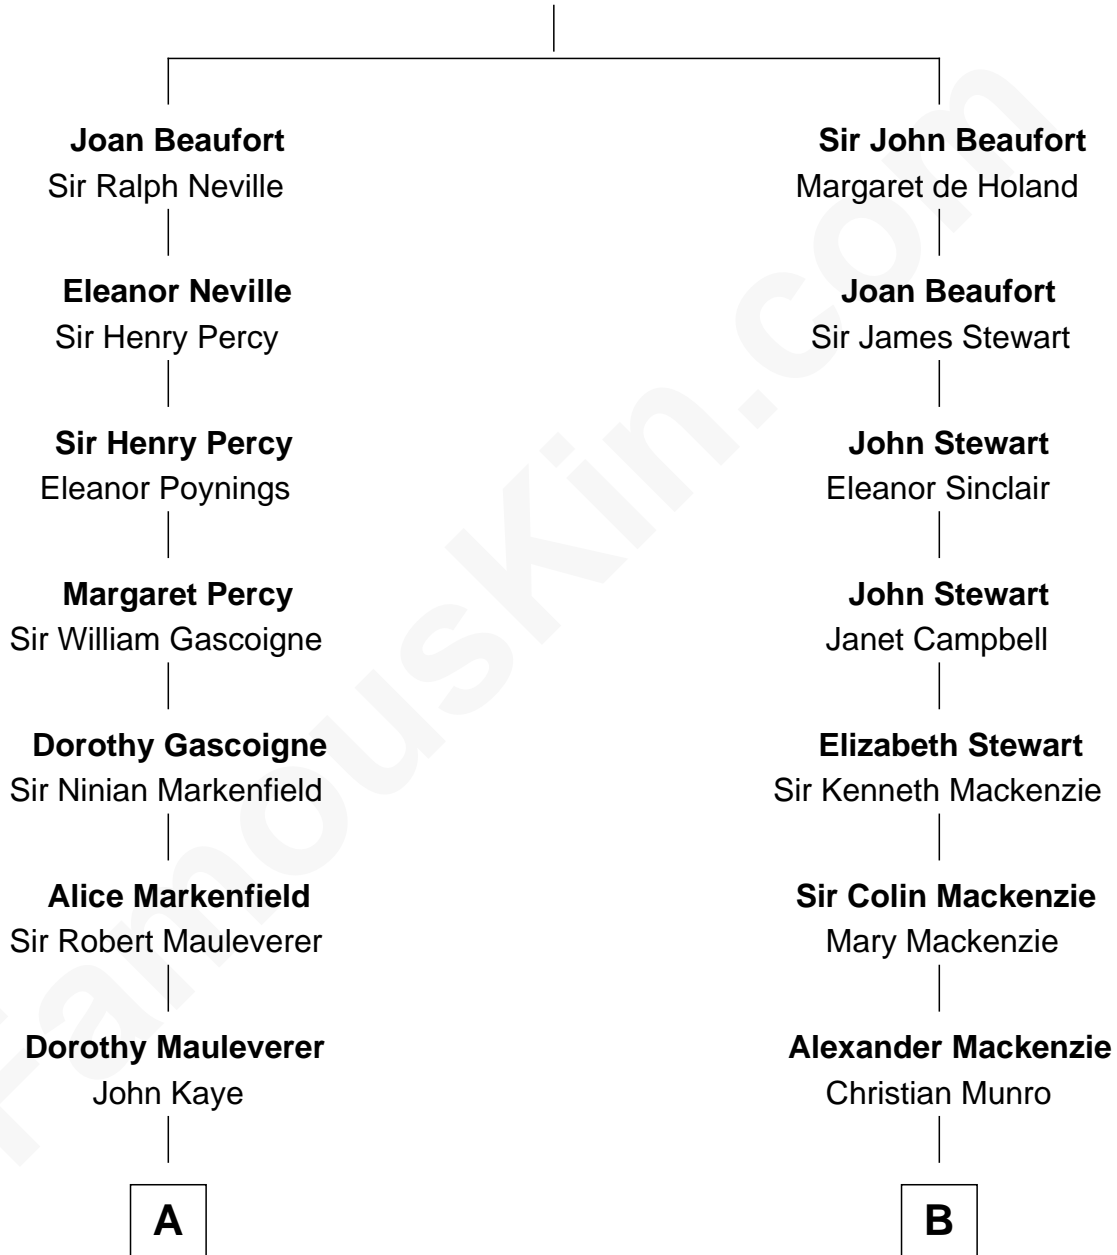

FamousKin.com
Relationship Chart of
Story Musgrave
NASA Astronaut

15th cousin 5 times removed of
Theodore Roosevelt
26th U.S. President

Katherine Roet
 John of Gaunt

C

—
Edward Gray
Elizabeth Gray Story

—
Marguerite Gray
John Butler Swann

—
Marguerite Swann
Percy Musgrave

—
Story Musgrave
NASA Astronaut

FamousKin.com