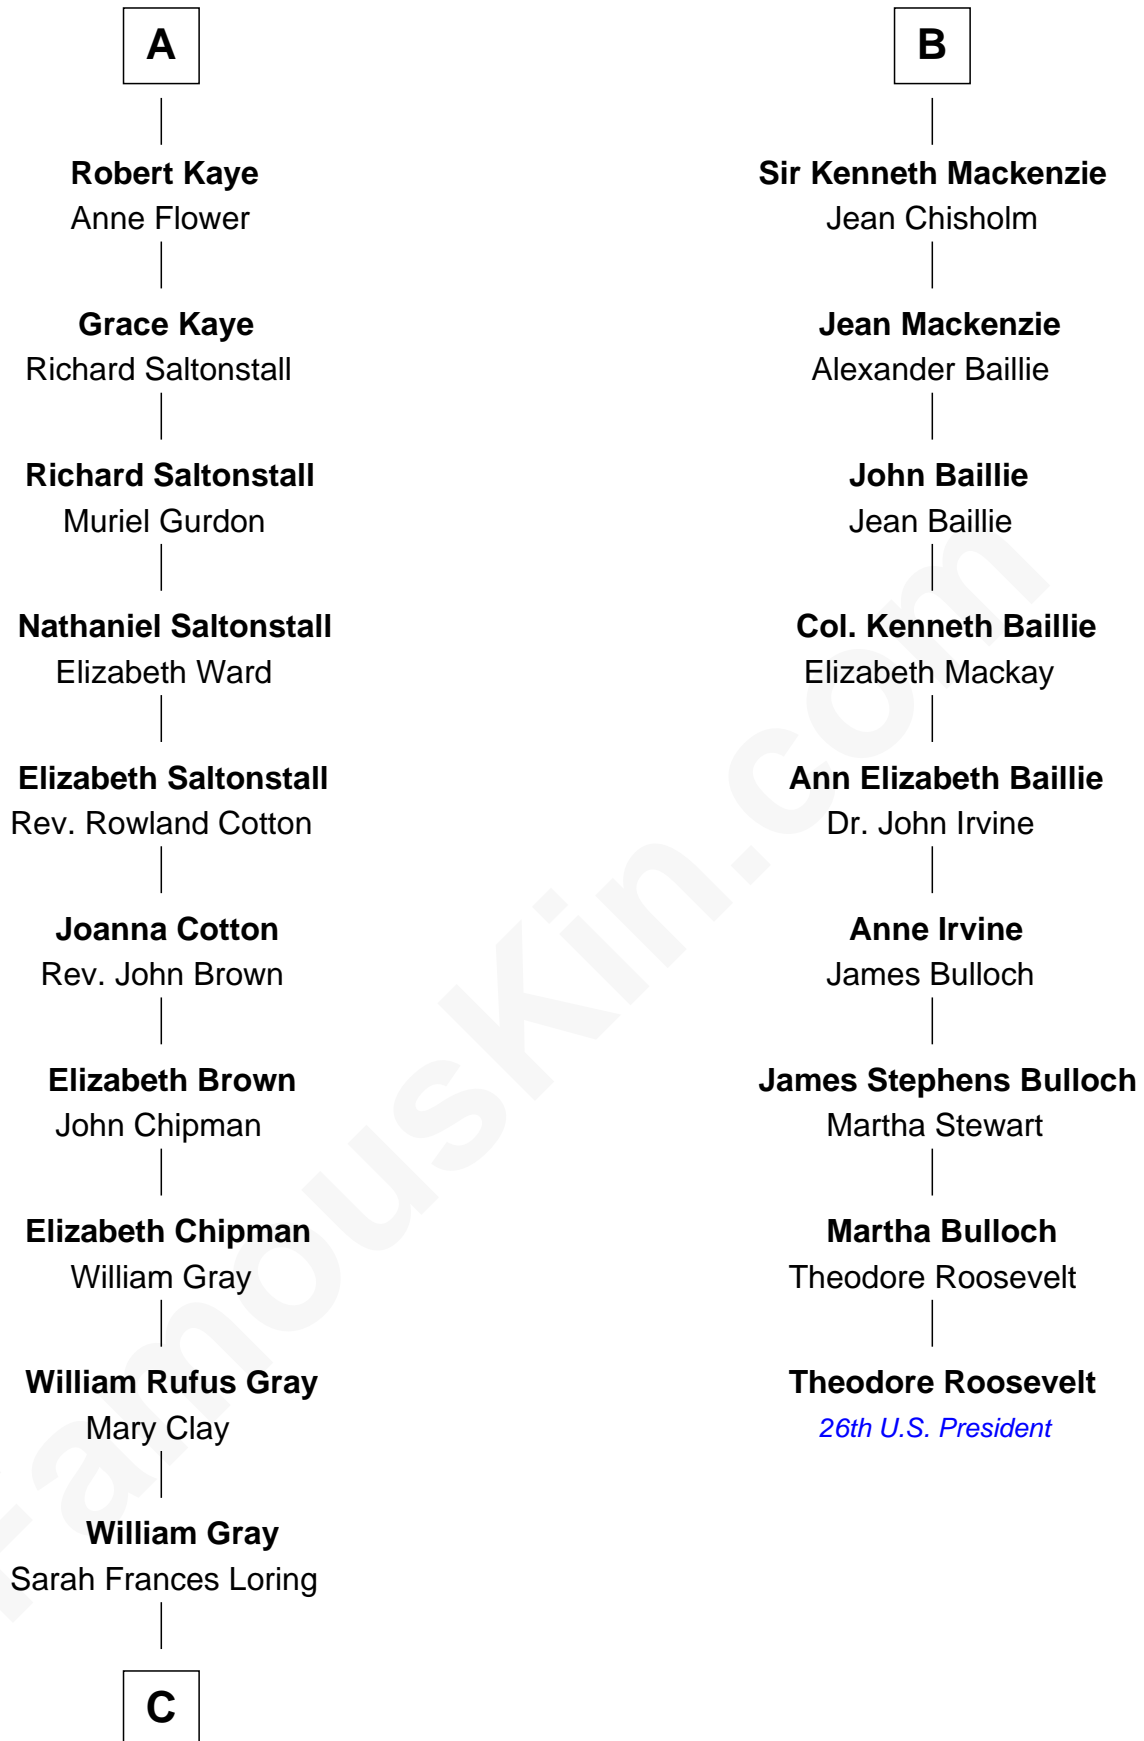

FamousKin.com
Relationship Chart of
Story Musgrave
NASA Astronaut

15th cousin 5 times removed of
Theodore Roosevelt
26th U.S. President

Katherine Roet
 John of Gaunt

C

—
Edward Gray
Elizabeth Gray Story

—
Marguerite Gray
John Butler Swann

—
Marguerite Swann
Percy Musgrave

—
Story Musgrave
NASA Astronaut

FamousKin.com