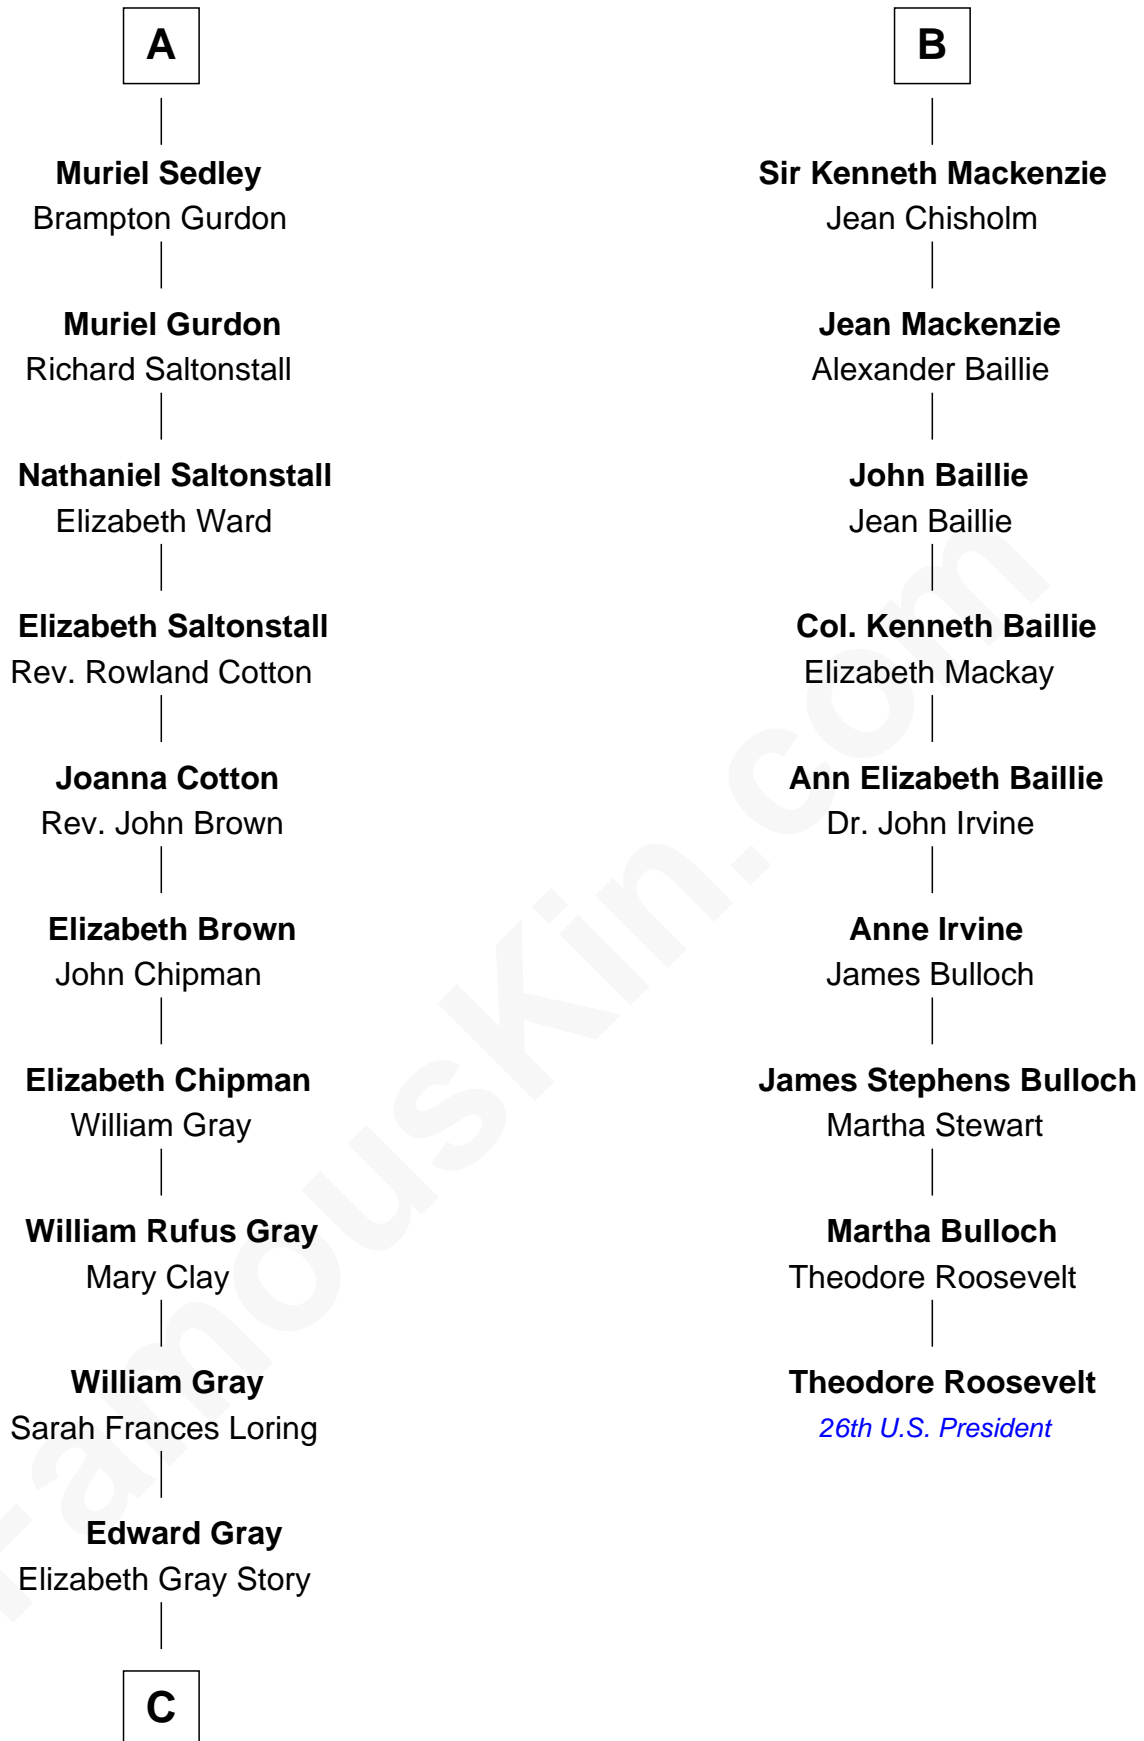

FamousKin.com
Relationship Chart of
Story Musgrave
NASA Astronaut

15th cousin 4 times removed of
Theodore Roosevelt
26th U.S. President

C

—
Marguerite Gray
John Butler Swann

—
Marguerite Swann
Percy Musgrave

—
Story Musgrave
NASA Astronaut

FamousKin.com