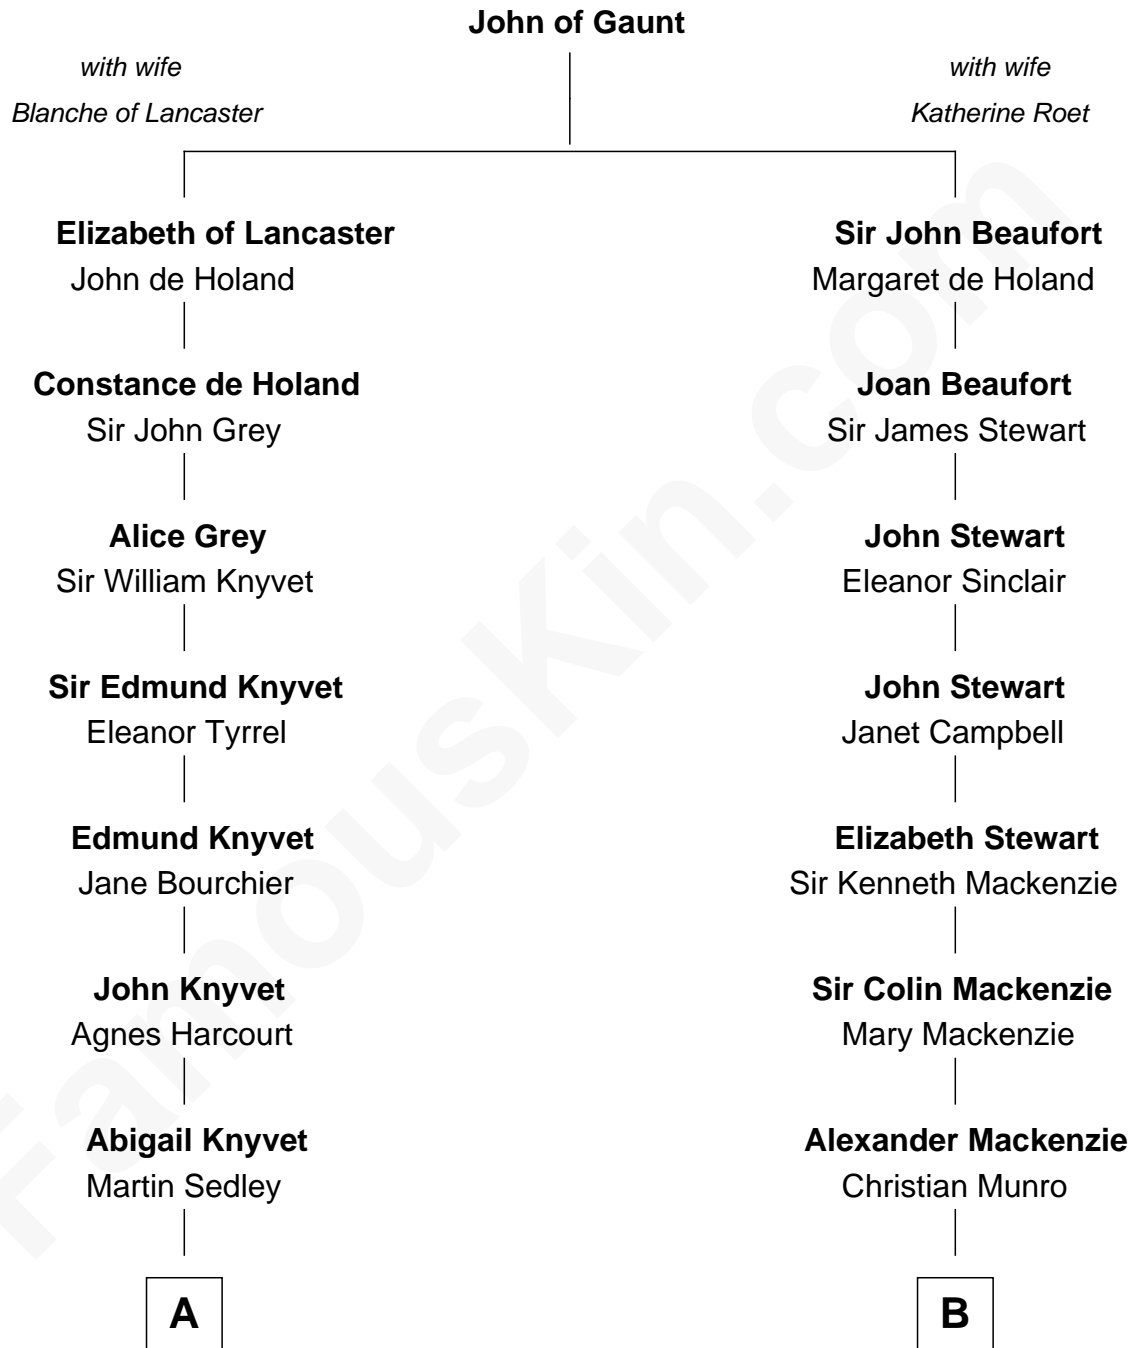

FamousKin.com
Relationship Chart of
Story Musgrave
NASA Astronaut

15th cousin 4 times removed of
Theodore Roosevelt
26th U.S. President

C

—
Marguerite Gray
John Butler Swann

—
Marguerite Swann
Percy Musgrave

—
Story Musgrave
NASA Astronaut

FamousKin.com