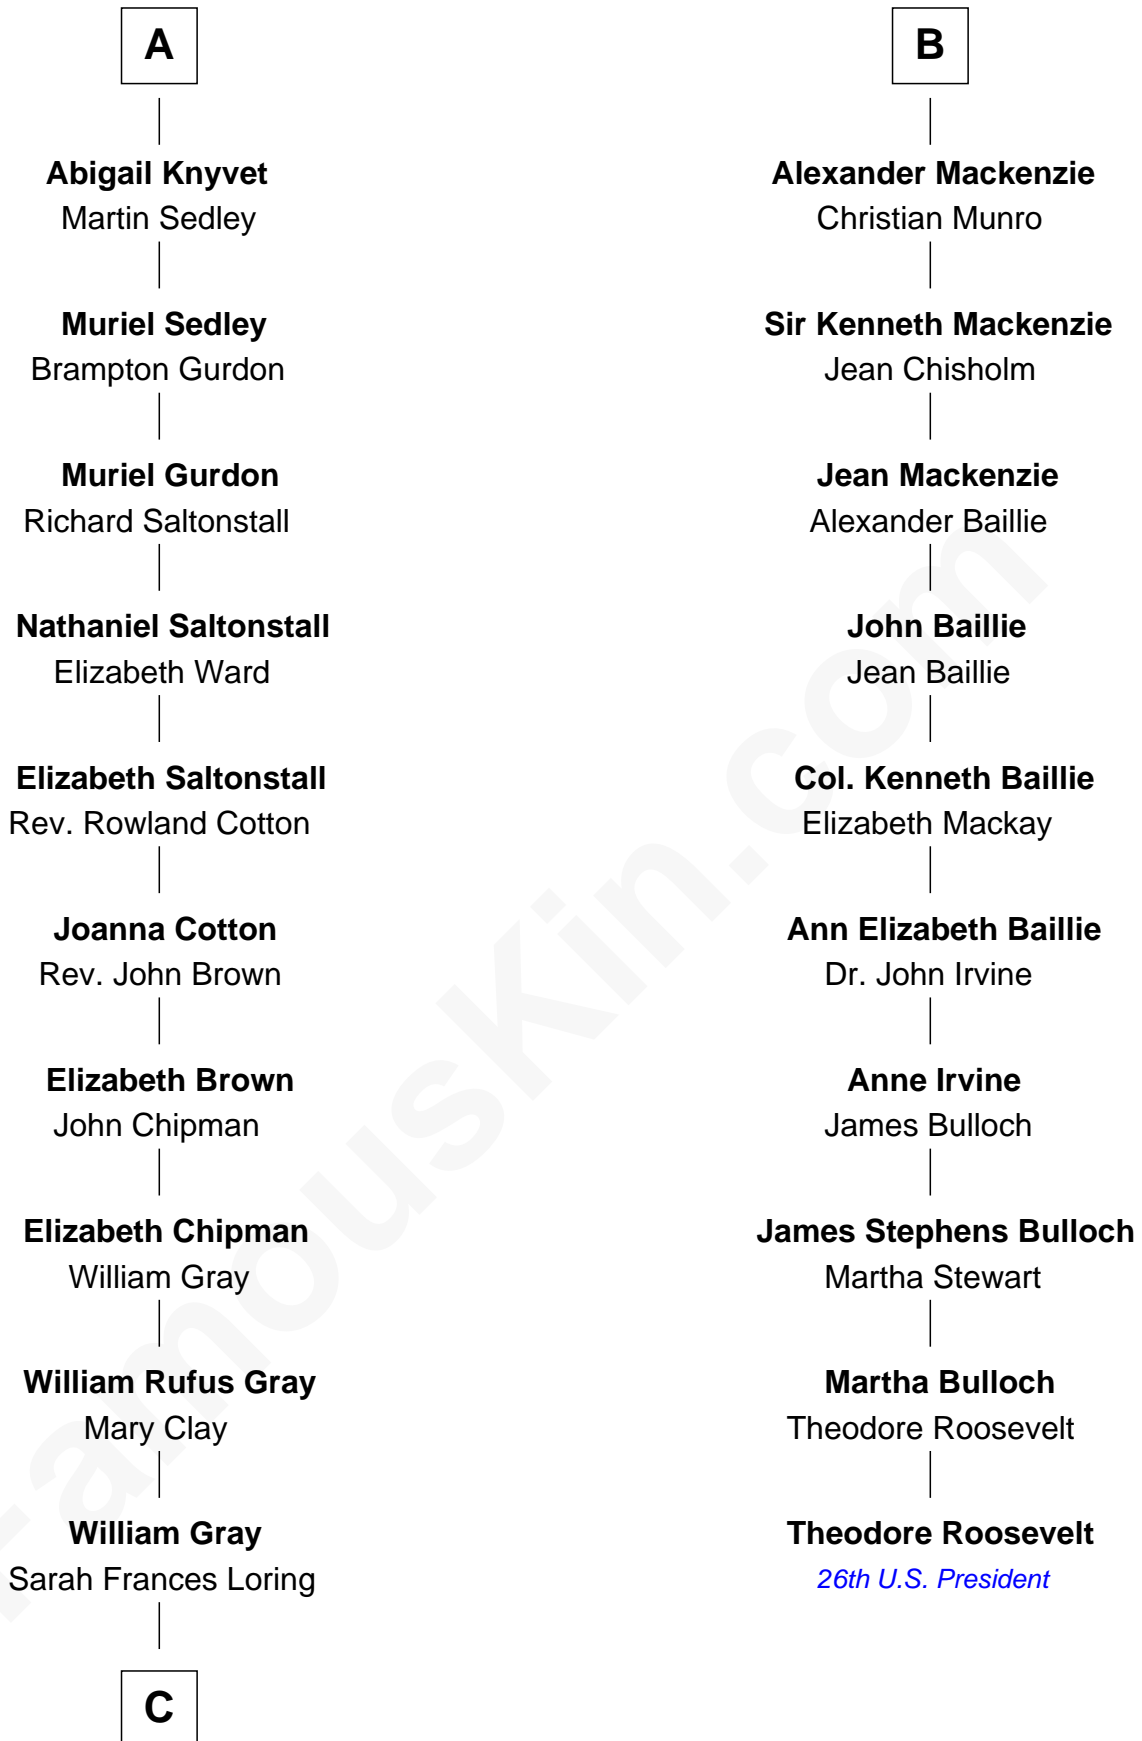

FamousKin.com
Relationship Chart of
Story Musgrave
NASA Astronaut

16th cousin 4 times removed of
Theodore Roosevelt
26th U.S. President

C

—
Edward Gray
Elizabeth Gray Story

—
Marguerite Gray
John Butler Swann

—
Marguerite Swann
Percy Musgrave

—
Story Musgrave
NASA Astronaut

FamousKin.com