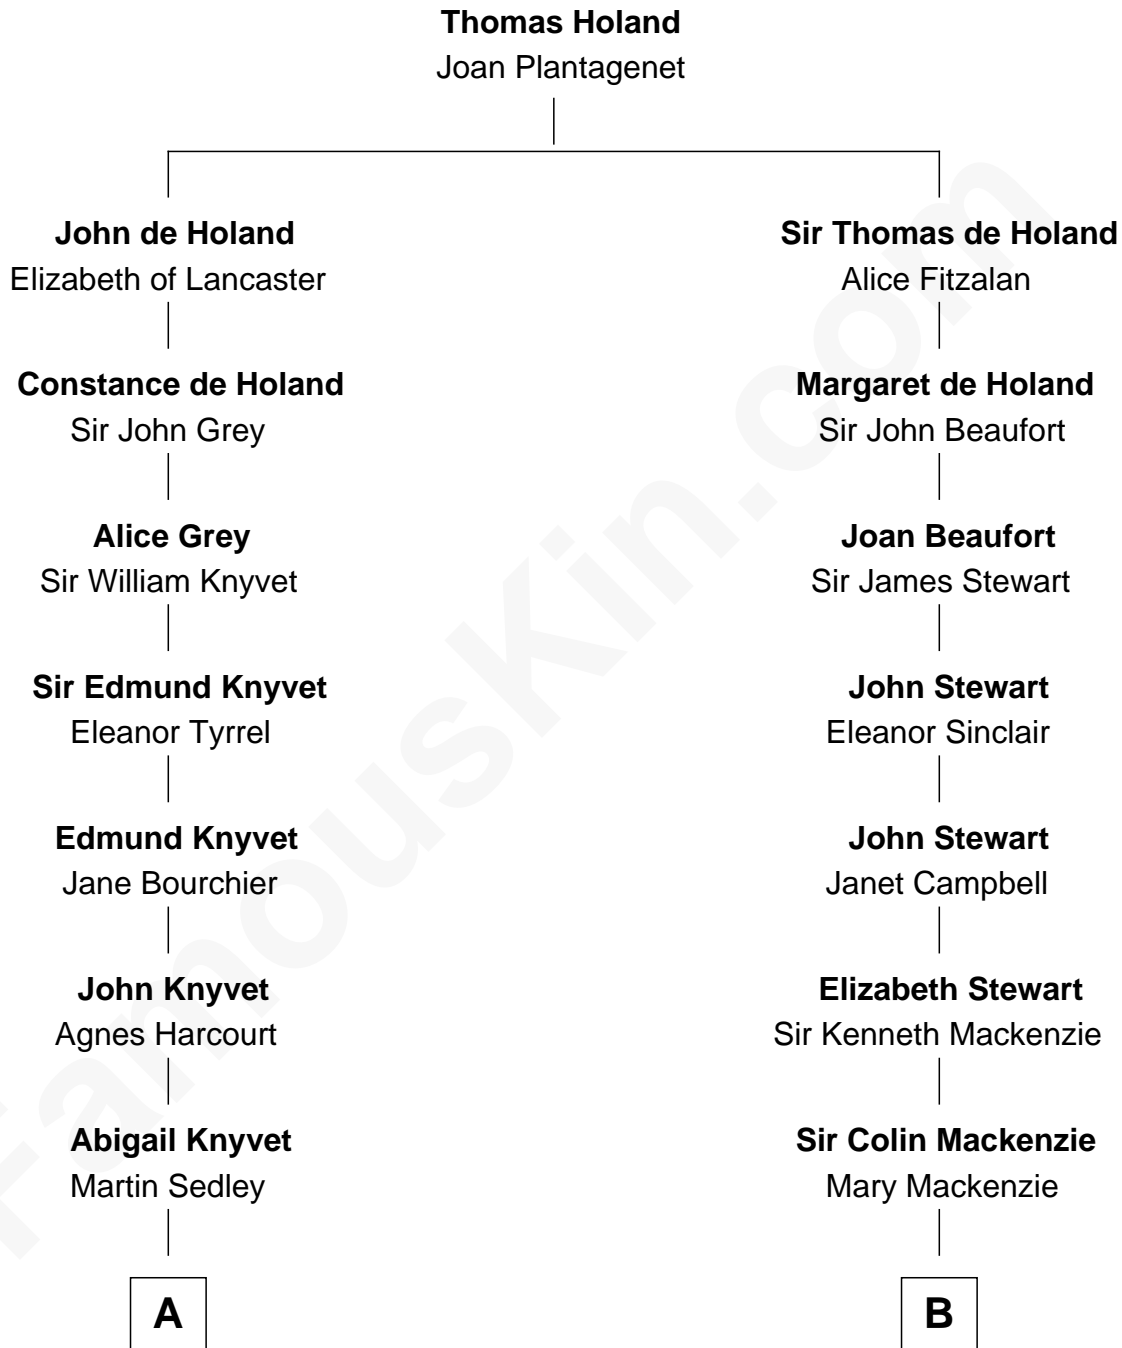

**FamousKin.com**  
**Relationship Chart of**  
**Story Musgrave**  
*NASA Astronaut*

16th cousin 3 times removed of  
**Theodore Roosevelt**  
*26th U.S. President*

**A**

**Muriel Sedley**  
Brampton Gurdon

**Muriel Gurdon**  
Richard Saltonstall

**Nathaniel Saltonstall**  
Elizabeth Ward

**Elizabeth Saltonstall**  
Rev. Rowland Cotton

**Joanna Cotton**  
Rev. John Brown

**Elizabeth Brown**  
John Chipman

**Elizabeth Chipman**  
William Gray

**William Rufus Gray**  
Mary Clay

**William Gray**  
Sarah Frances Loring

**Edward Gray**  
Elizabeth Gray Story

**C**

**B**

**Alexander Mackenzie**  
Christian Munro

**Sir Kenneth Mackenzie**  
Jean Chisholm